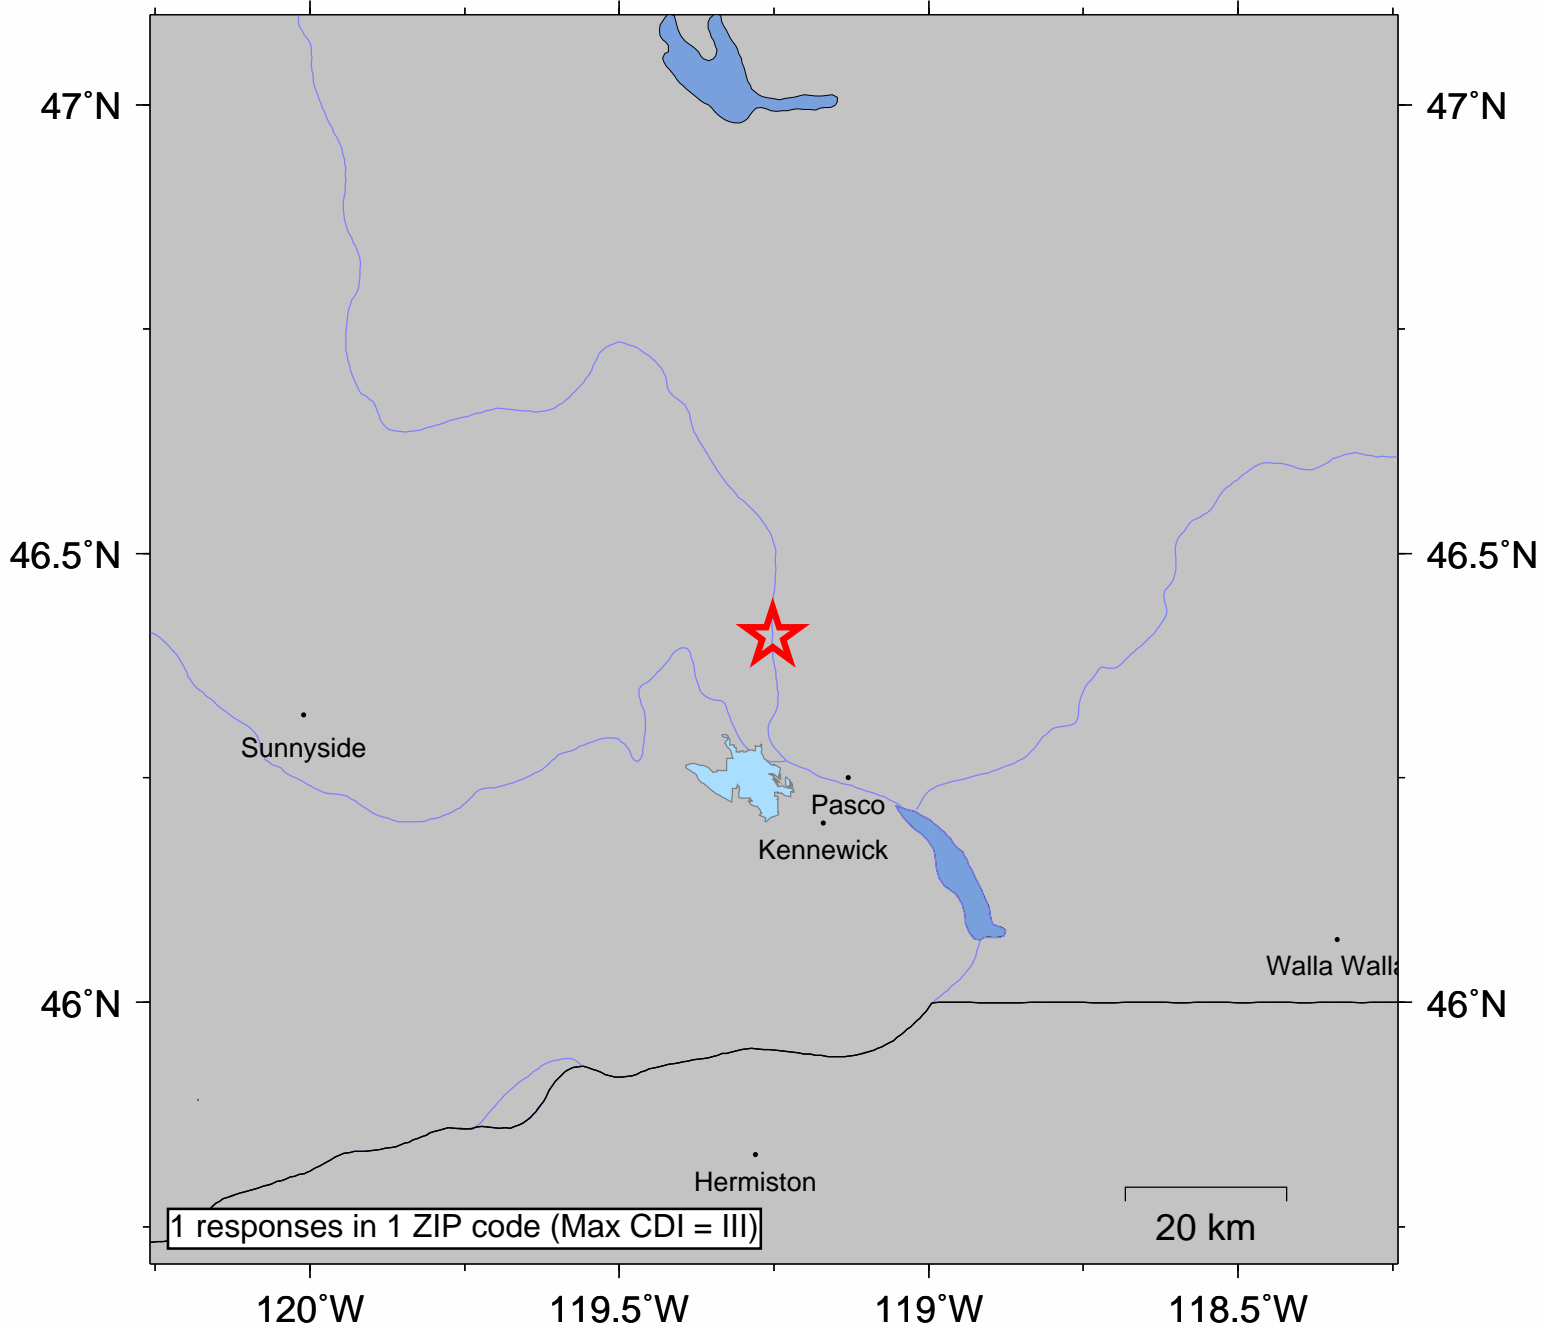

USGS Community Internet Intensity Map WASHINGTON

Apr 7 2009 21:04:33 UTC-7 46.4078N 119.2521W M2.6 Depth: 1 km ID:uw04080404

INTENSITY	I	II-III	IV	V	VI	VII	VIII	IX	X+
SHAKING	Not felt	Weak	Light	Moderate	Strong	Very strong	Severe	Violent	Extreme
DAMAGE	none	none	none	Very light	Light	Moderate	Moderate/Heavy	Heavy	V. Heavy