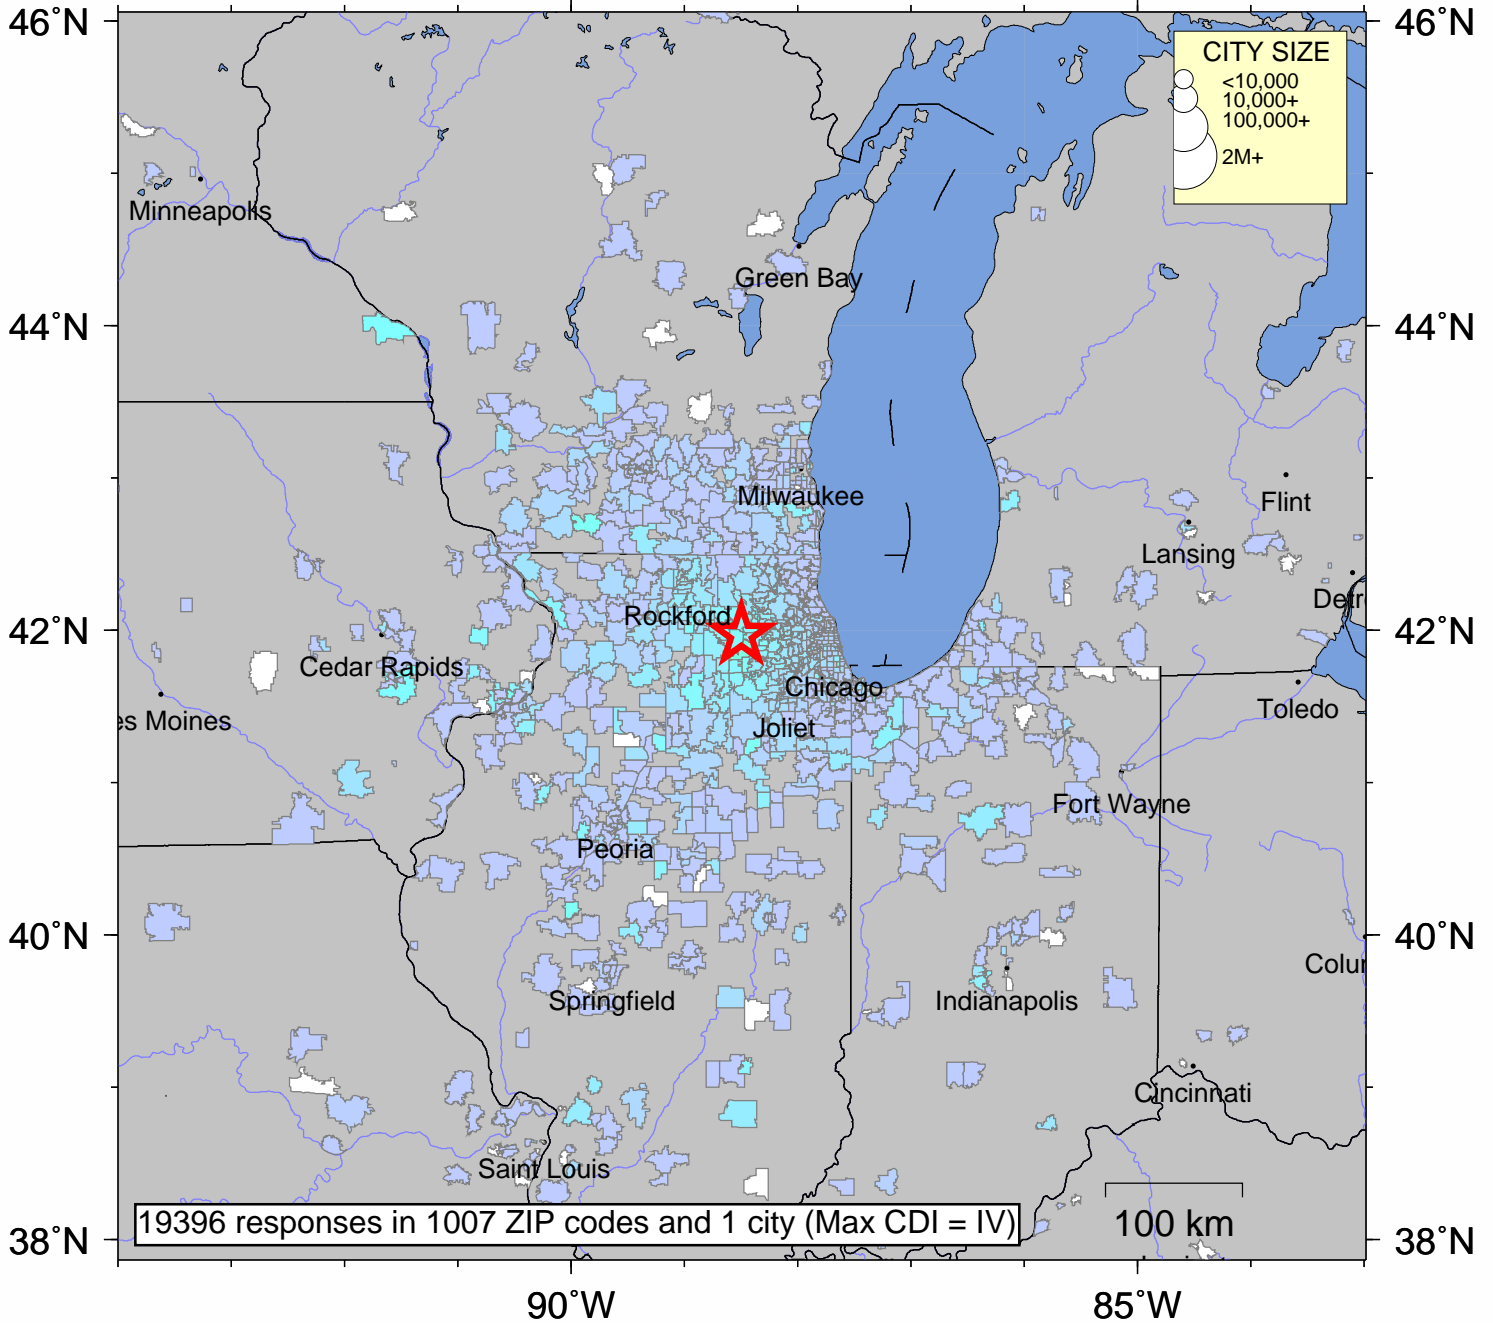

USGS Community Internet Intensity Map ILLINOIS

Feb 10 2010 03:59:35 local 41.9688N 88.4977W M3.8 Depth: 10 km ID:us2010snay

INTENSITY	I	II-III	IV	V	VI	VII	VIII	IX	X+
SHAKING	Not felt	Weak	Light	Moderate	Strong	Very strong	Severe	Violent	Extreme
DAMAGE	none	none	none	Very light	Light	Moderate	Moderate/Heavy	Heavy	V. Heavy