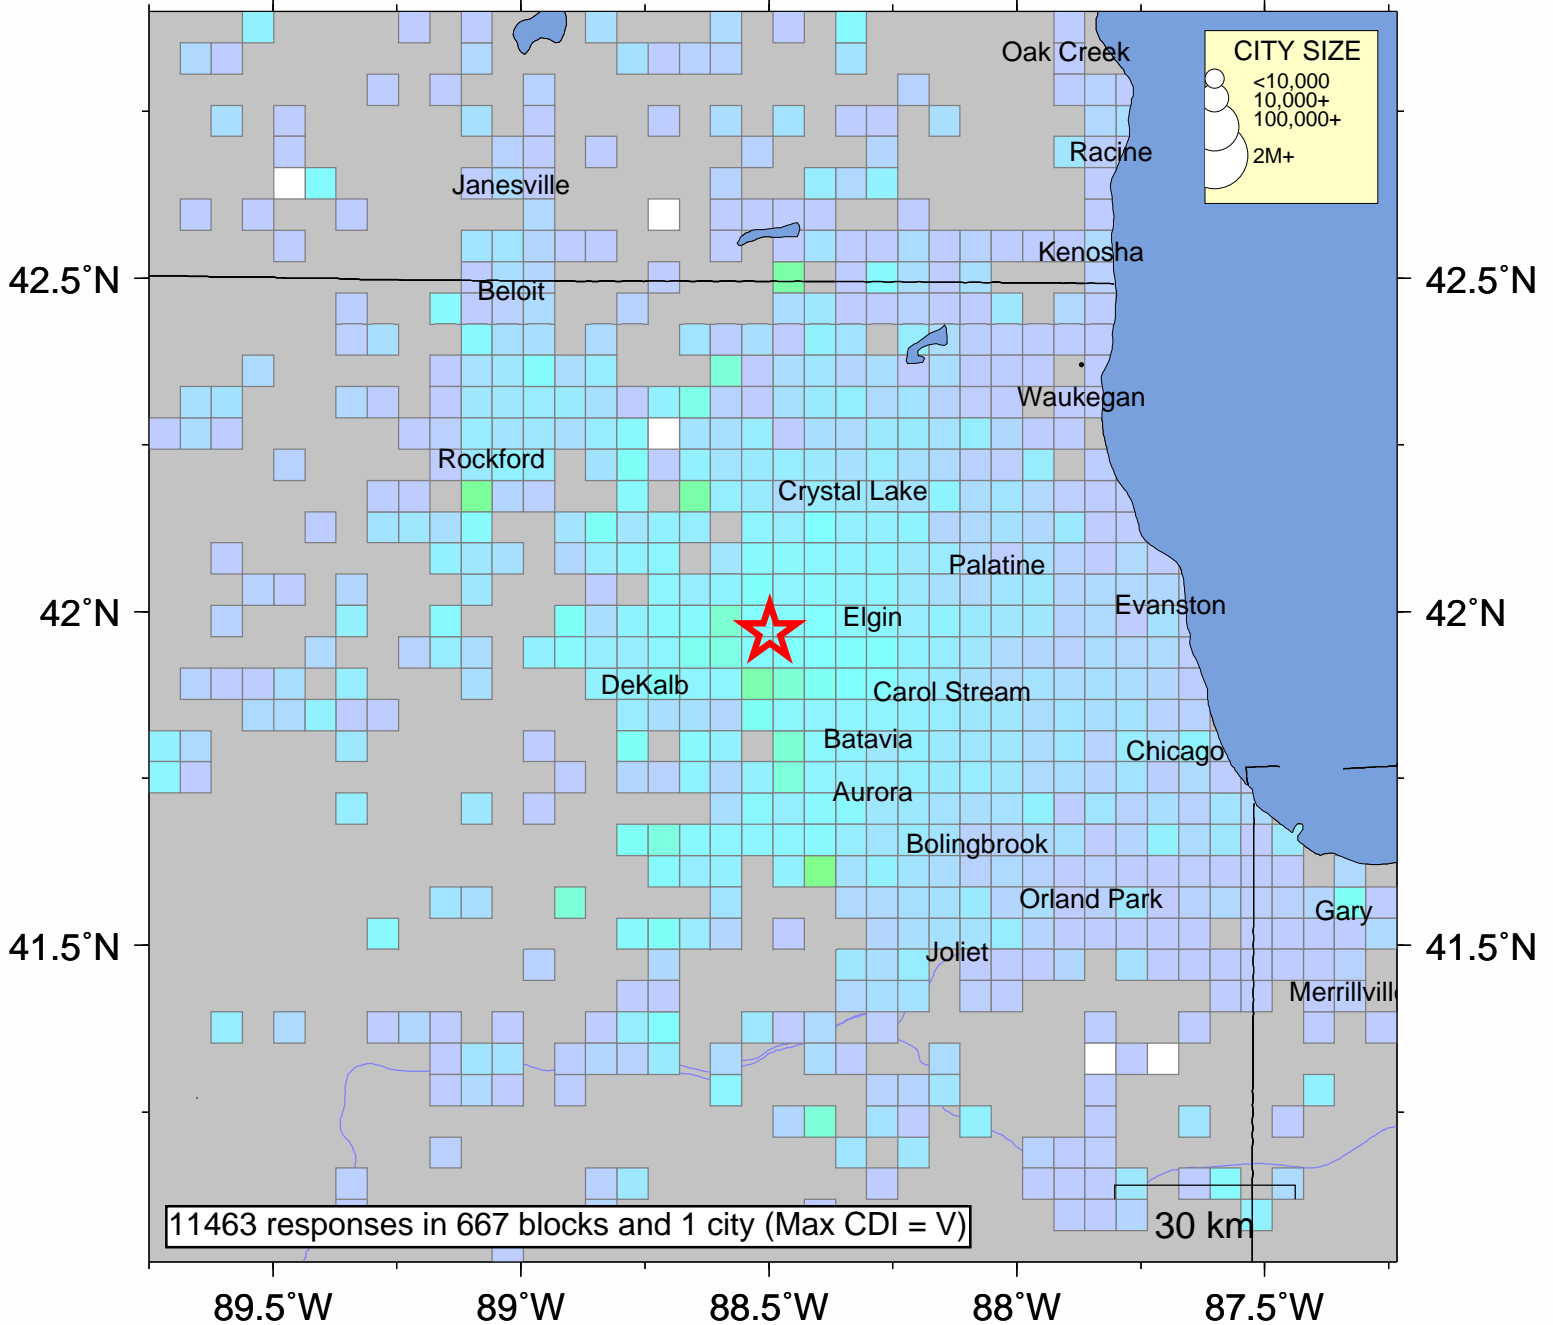

# USGS Community Internet Intensity Map ILLINOIS

Feb 10 2010 03:59:35 local 41.9688N 88.4977W M3.8 Depth: 10 km ID:us2010snay

INTENSITY	I	II-III	IV	V	VI	VII	VIII	IX	X+
SHAKING	Not felt	Weak	Light	Moderate	Strong	Very strong	Severe	Violent	Extreme
DAMAGE	none	none	none	Very light	Light	Moderate	Moderate/Heavy	Heavy	V. Heavy