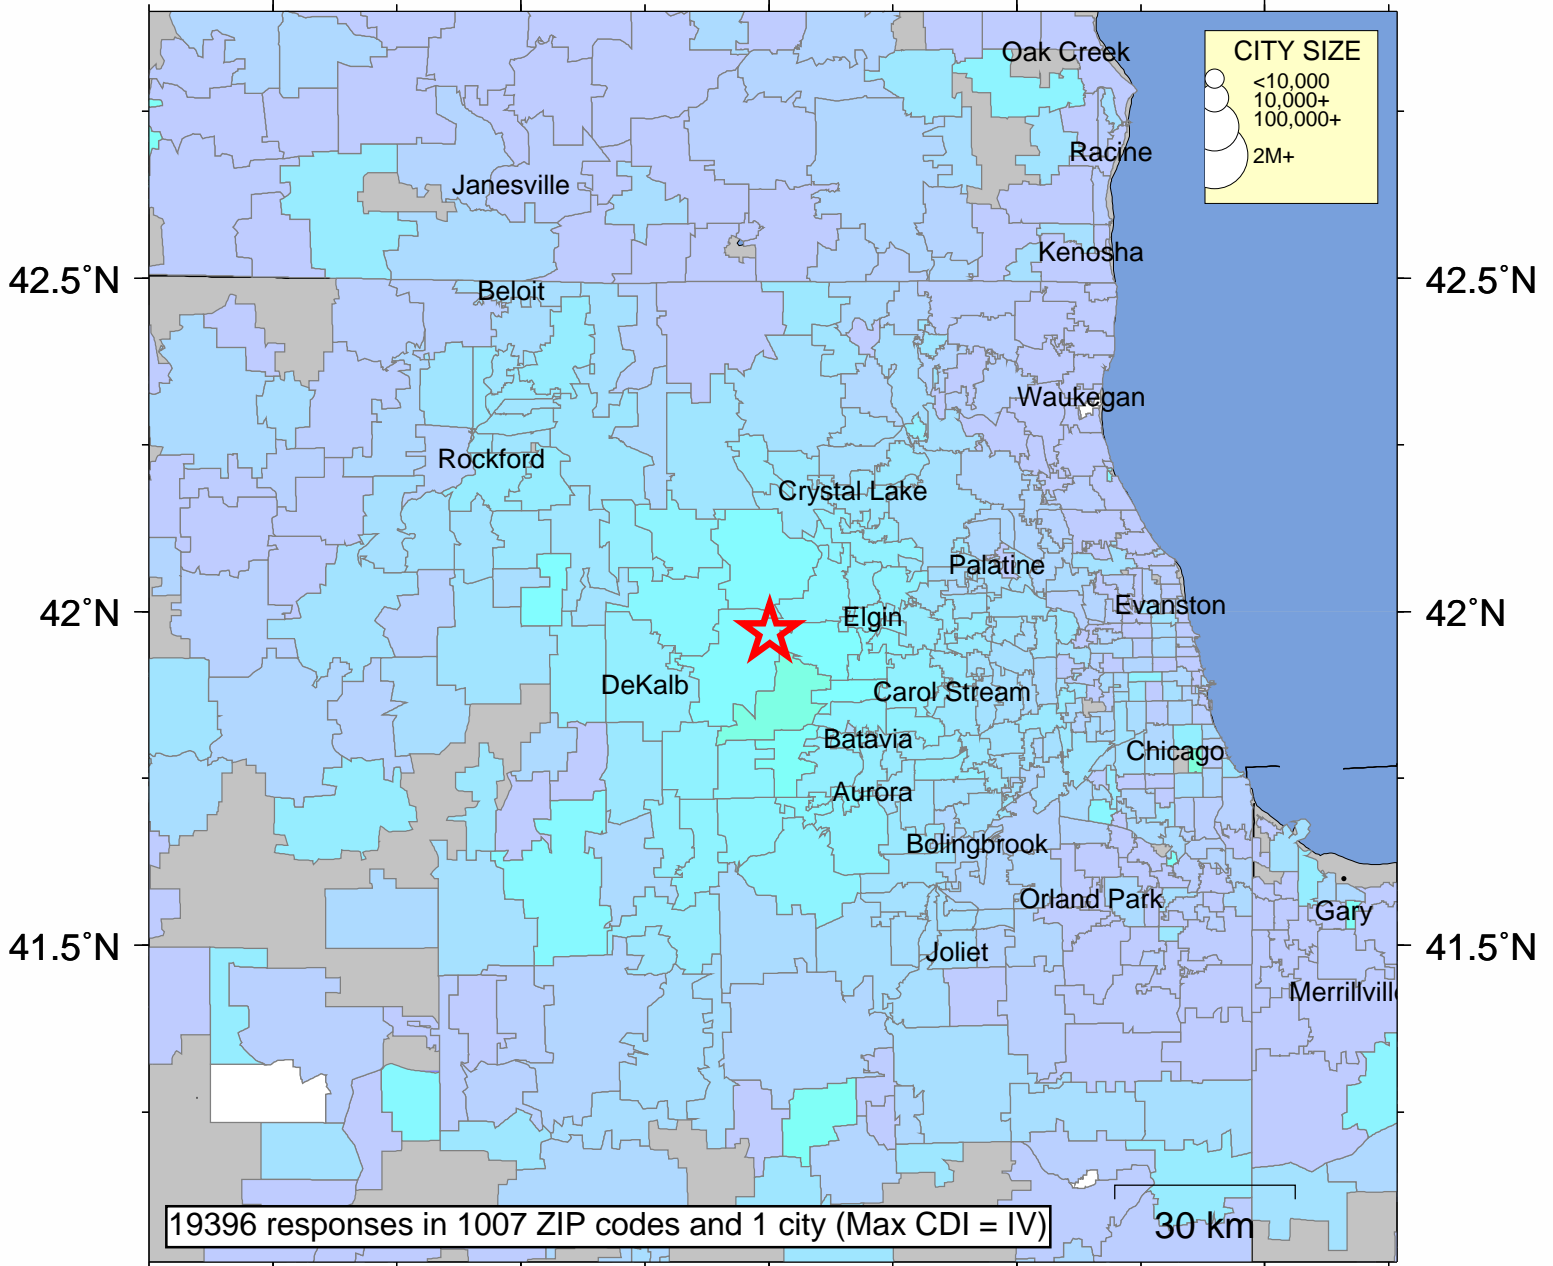

USGS Community Internet Intensity Map ILLINOIS

Feb 10 2010 03:59:35 local 41.9688N 88.4977W M3.8 Depth: 10 km ID:us2010snay

19396 responses in 1007 ZIP codes and 1 city (Max CDI = IV)

	89.5°W	89°W	88.5°W	88°W	87.5°W				
INTENSITY	I	II-III	IV	V	VI	VII	VIII	IX	X+
SHAKING	Not felt	Weak	Light	Moderate	Strong	Very strong	Severe	Violent	Extreme
DAMAGE	none	none	none	Very light	Light	Moderate	Moderate/Heavy	Heavy	V. Heavy