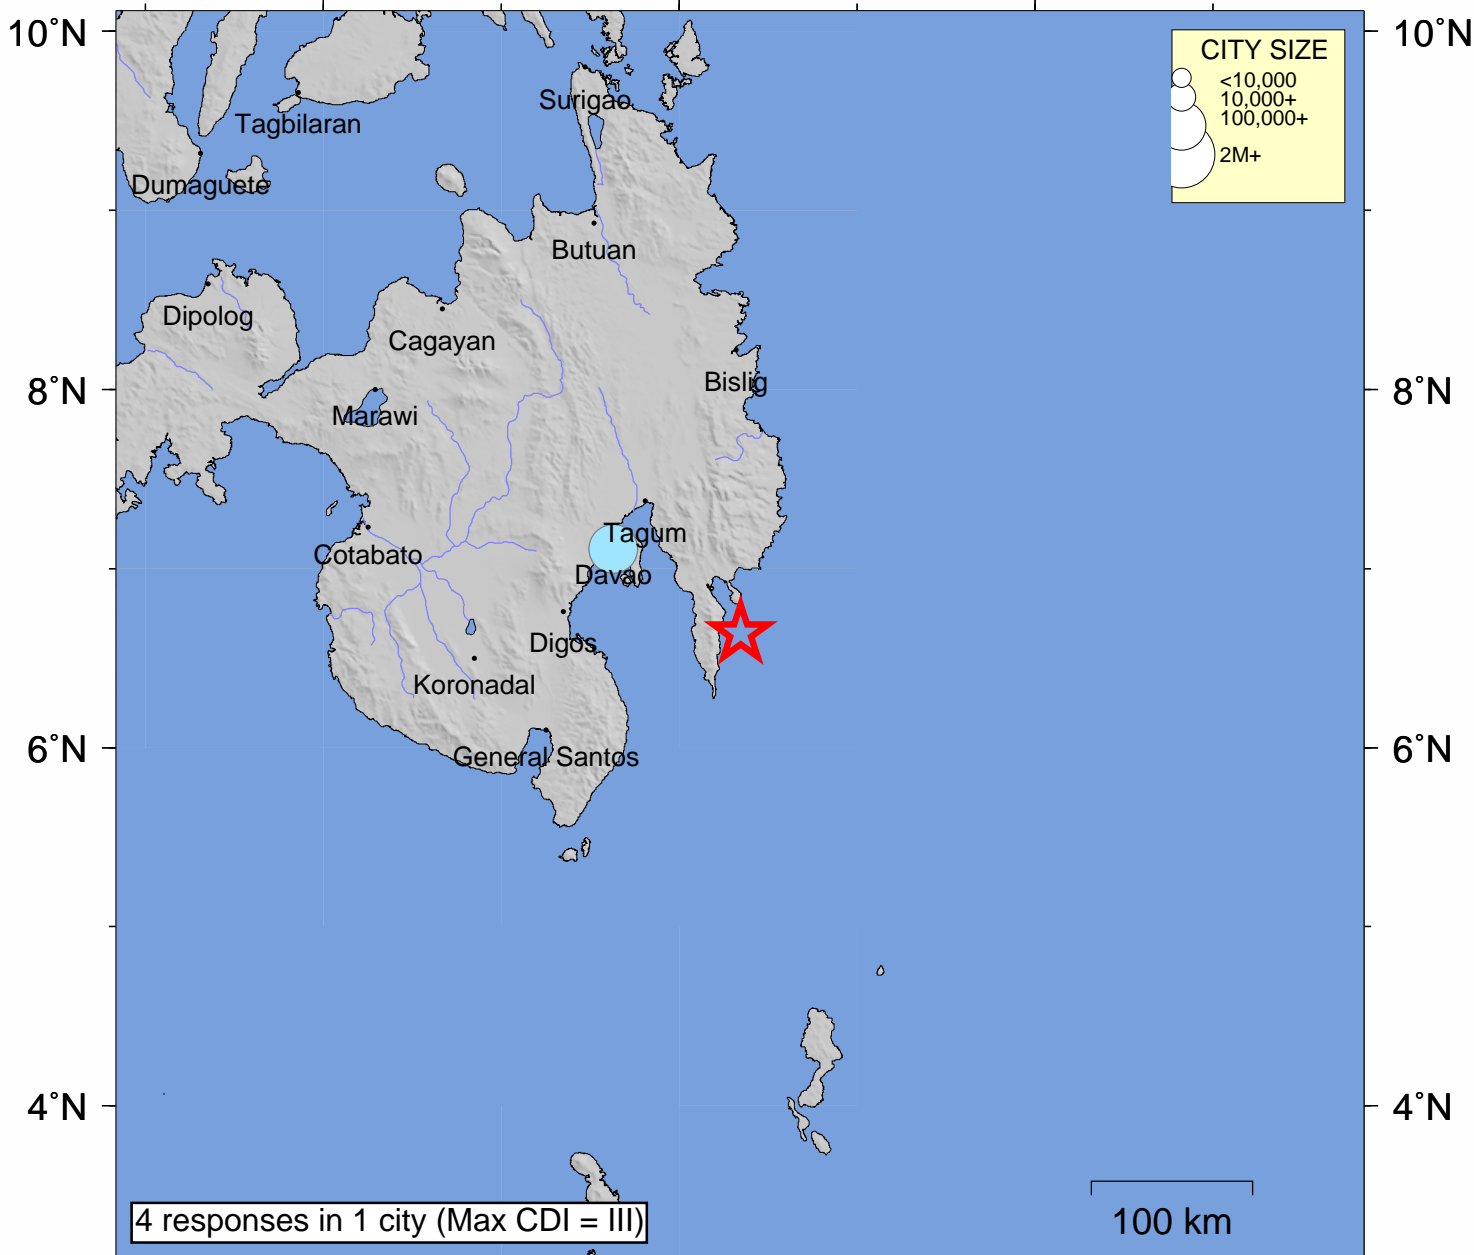

USGS Community Internet Intensity Map MINDANAO, PHILIPPINES

Nov 17 2009 03:58:58 local 6.6393N 126.3461E M5.2 Depth: 69 km ID:us2009pba5

	124°E	126°E	128°E						
INTENSITY	I	II-III	IV	V	VI	VII	VIII	IX	X+
SHAKING	Not felt	Weak	Light	Moderate	Strong	Very strong	Severe	Violent	Extreme
DAMAGE	none	none	none	Very light	Light	Moderate	Moderate/Heavy	Heavy	V. Heavy