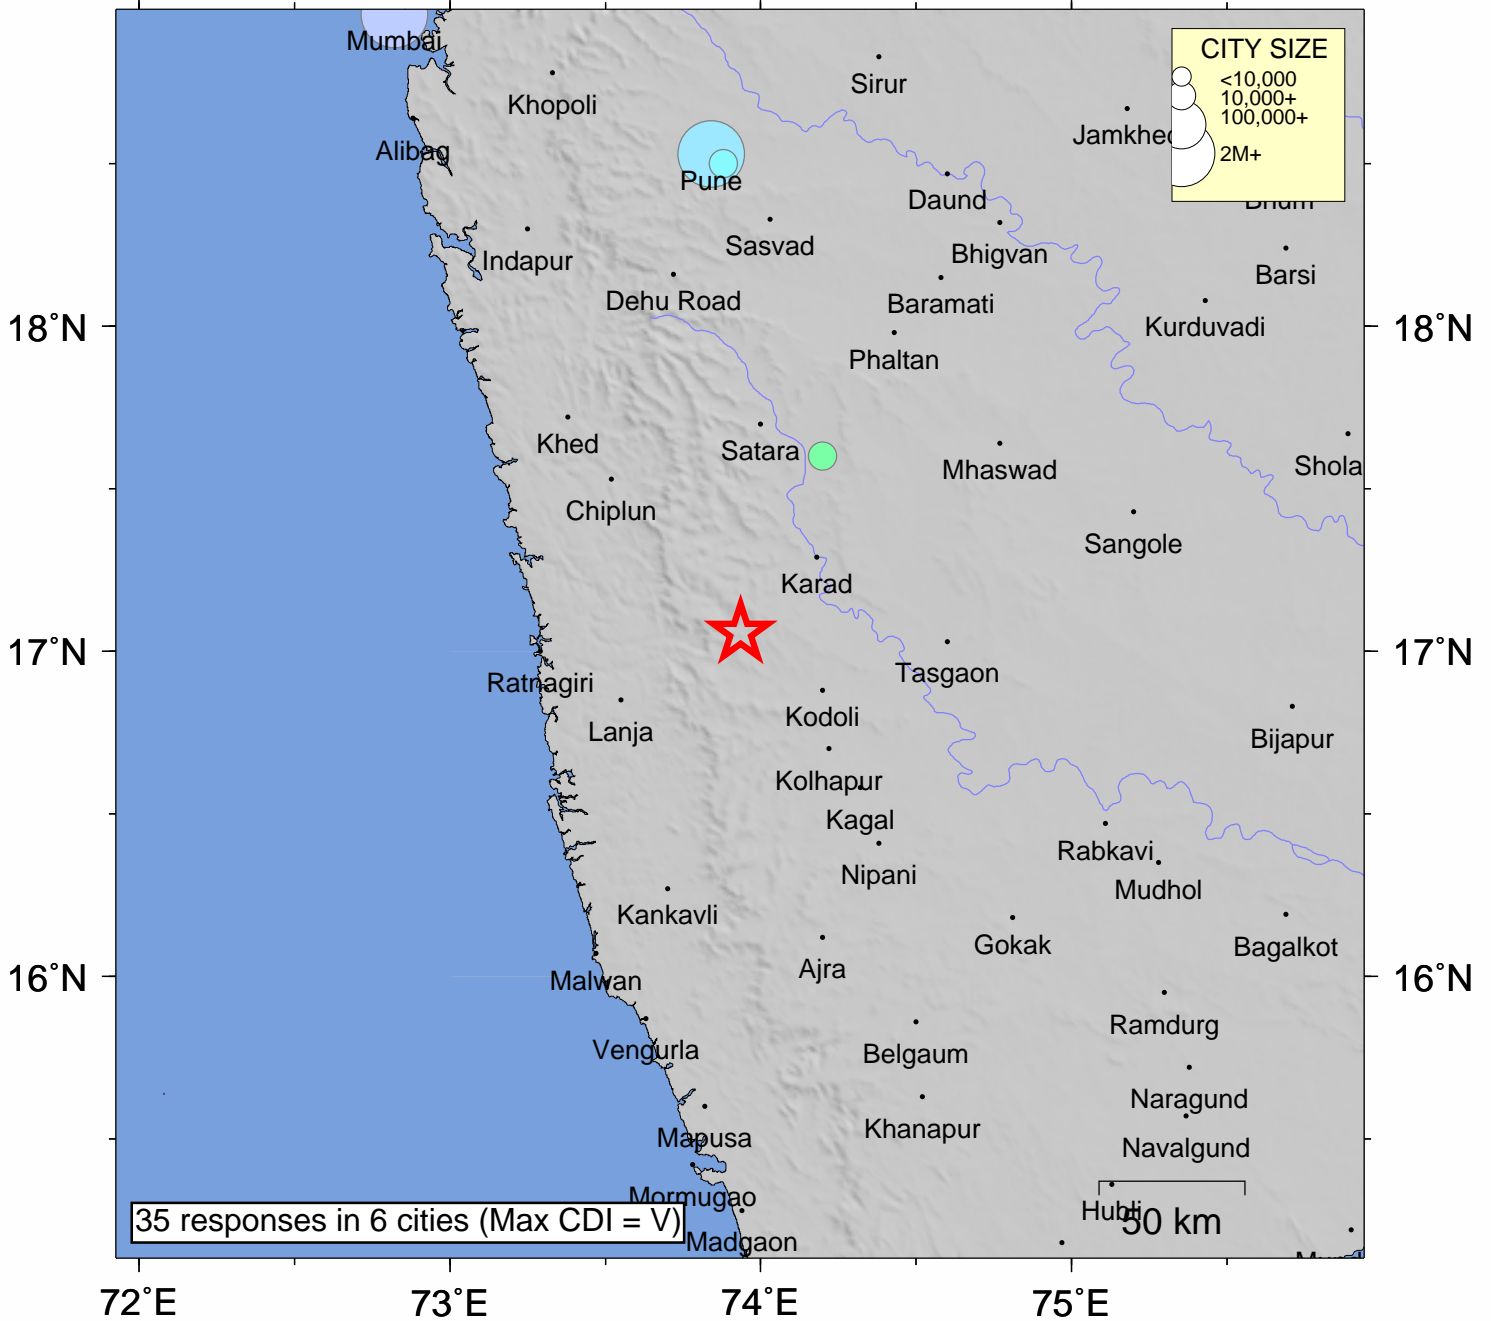

# USGS Community Internet Intensity Map MAHARASHTRA, INDIA

Nov 14 2009 18:33:35 local 17.0569N 73.9359E M4.6 Depth: 10 km ID:us2009nzb1

INTENSITY	I	II-III	IV	V	VI	VII	VIII	IX	X+
SHAKING	Not felt	Weak	Light	Moderate	Strong	Very strong	Severe	Violent	Extreme
DAMAGE	none	none	none	Very light	Light	Moderate	Moderate/Heavy	Heavy	V. Heavy