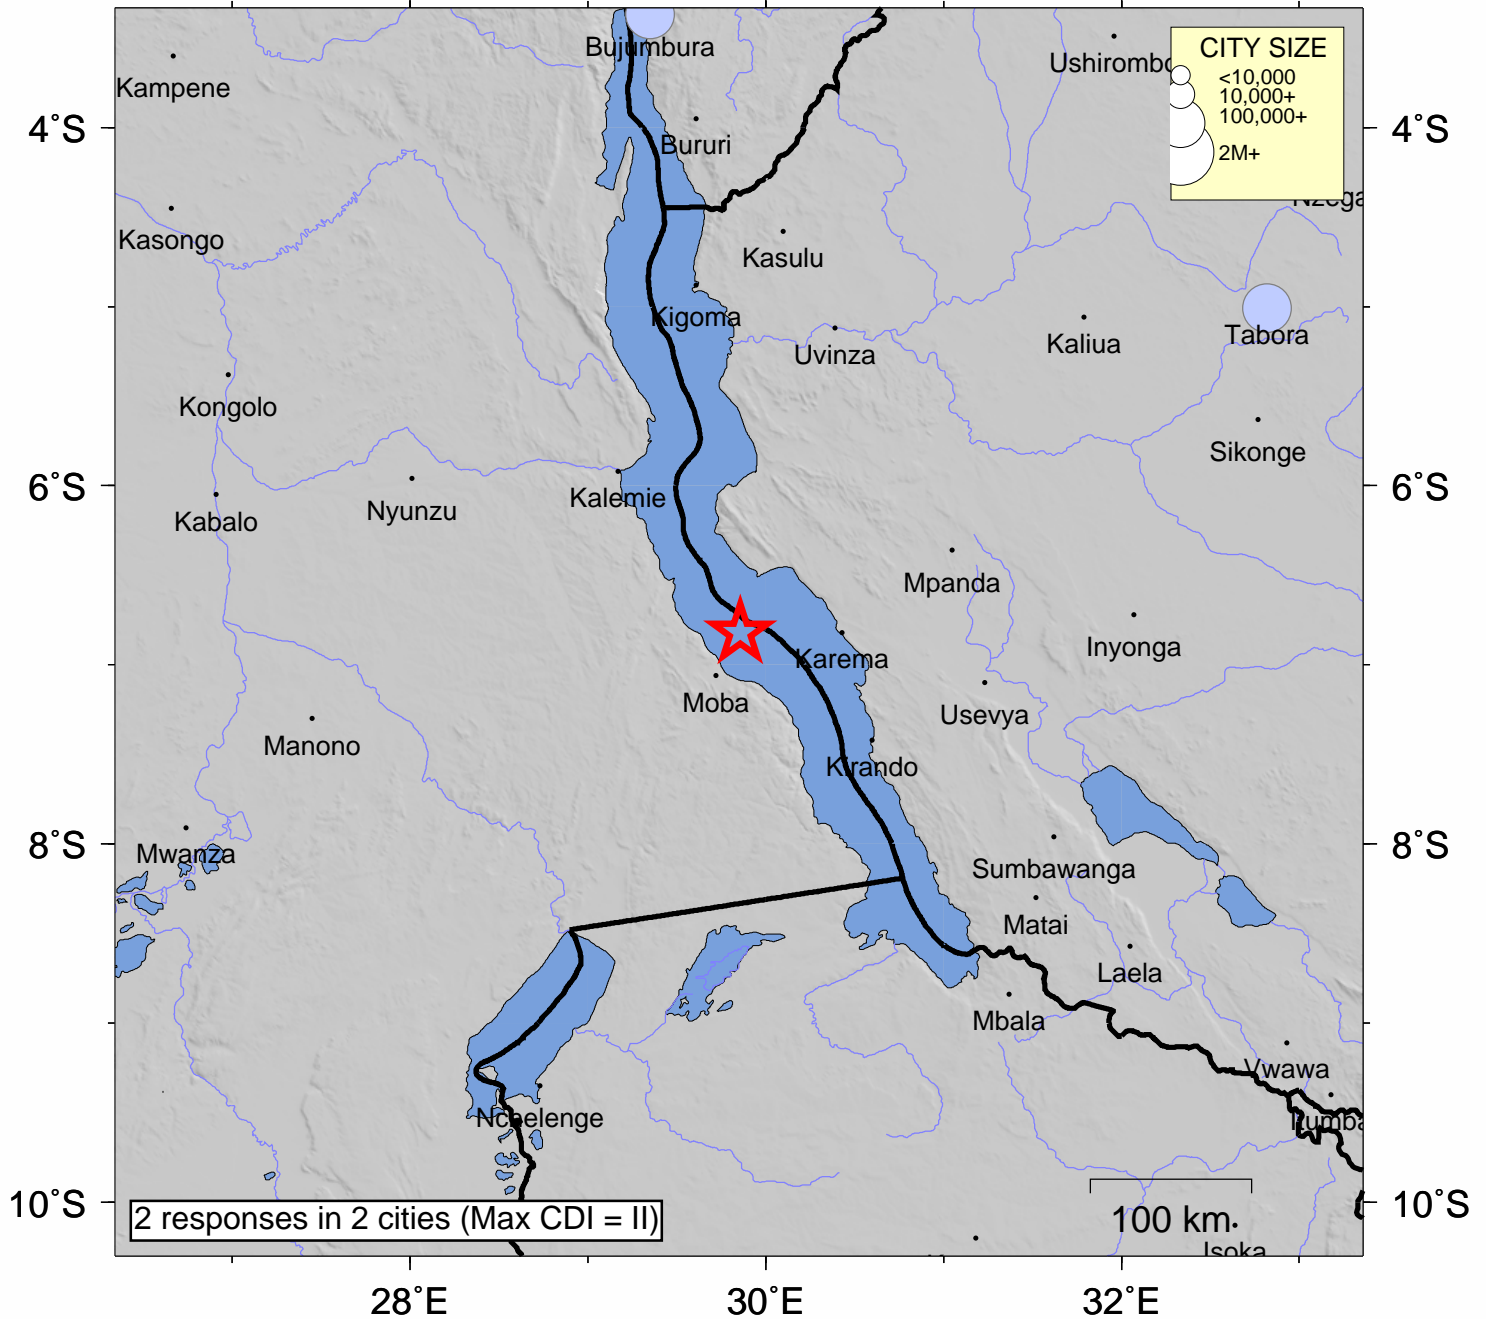

USGS Community Internet Intensity Map LAKE TANGANYIKA REGION, CONGO-TANZANIA

Nov 14 2009 06:47:03 local 6.8188S 29.8559E M5.3 Depth: 10 km ID:us2009nzaf

INTENSITY	I	II-III	IV	V	VI	VII	VIII	IX	X+
SHAKING	Not felt	Weak	Light	Moderate	Strong	Very strong	Severe	Violent	Extreme
DAMAGE	none	none	none	Very light	Light	Moderate	Moderate/Heavy	Heavy	V. Heavy