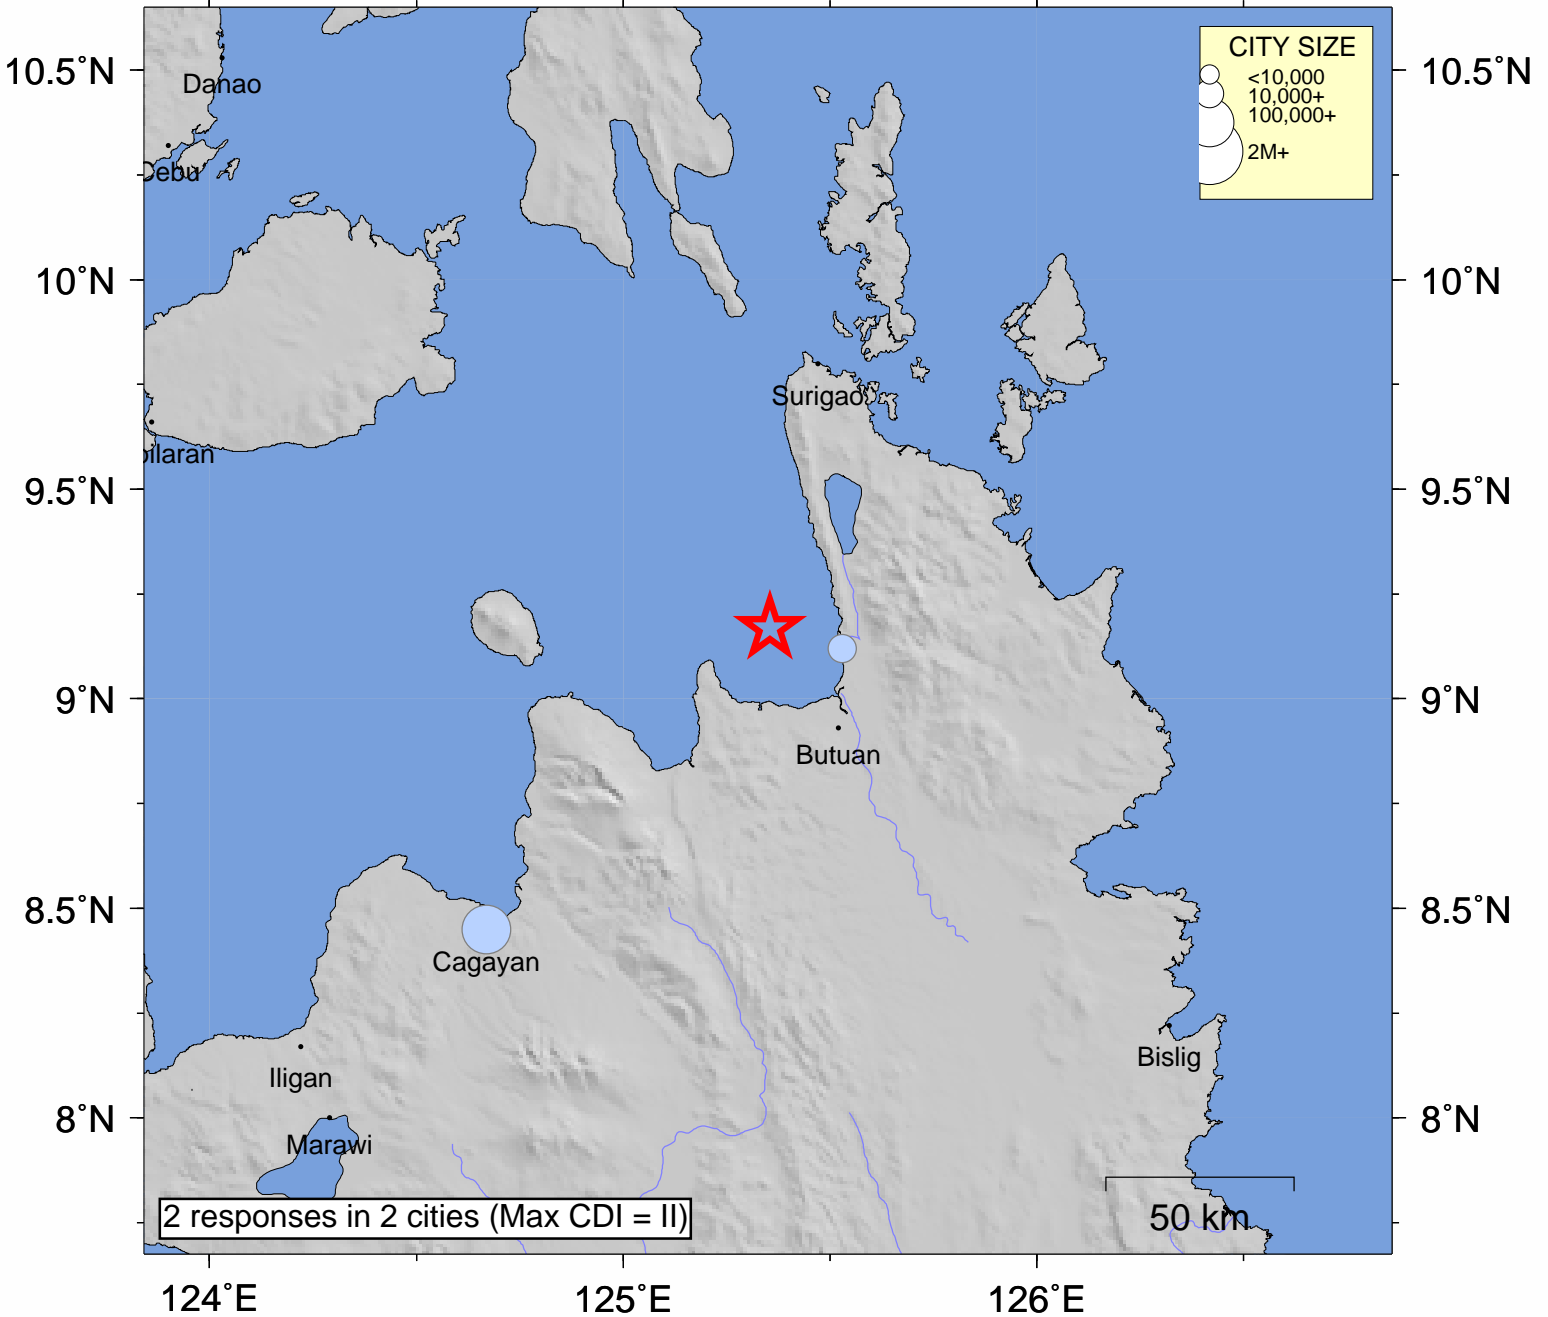

USGS Community Internet Intensity Map MINDANAO, PHILIPPINES

Nov 11 2009 06:27:42 local 9.1689N 125.3547E M4.8 Depth: 89 km ID:us2009nvbt

INTENSITY	I	II-III	IV	V	VI	VII	VIII	IX	X+
SHAKING	Not felt	Weak	Light	Moderate	Strong	Very strong	Severe	Violent	Extreme
DAMAGE	none	none	none	Very light	Light	Moderate	Moderate/Heavy	Heavy	V. Heavy