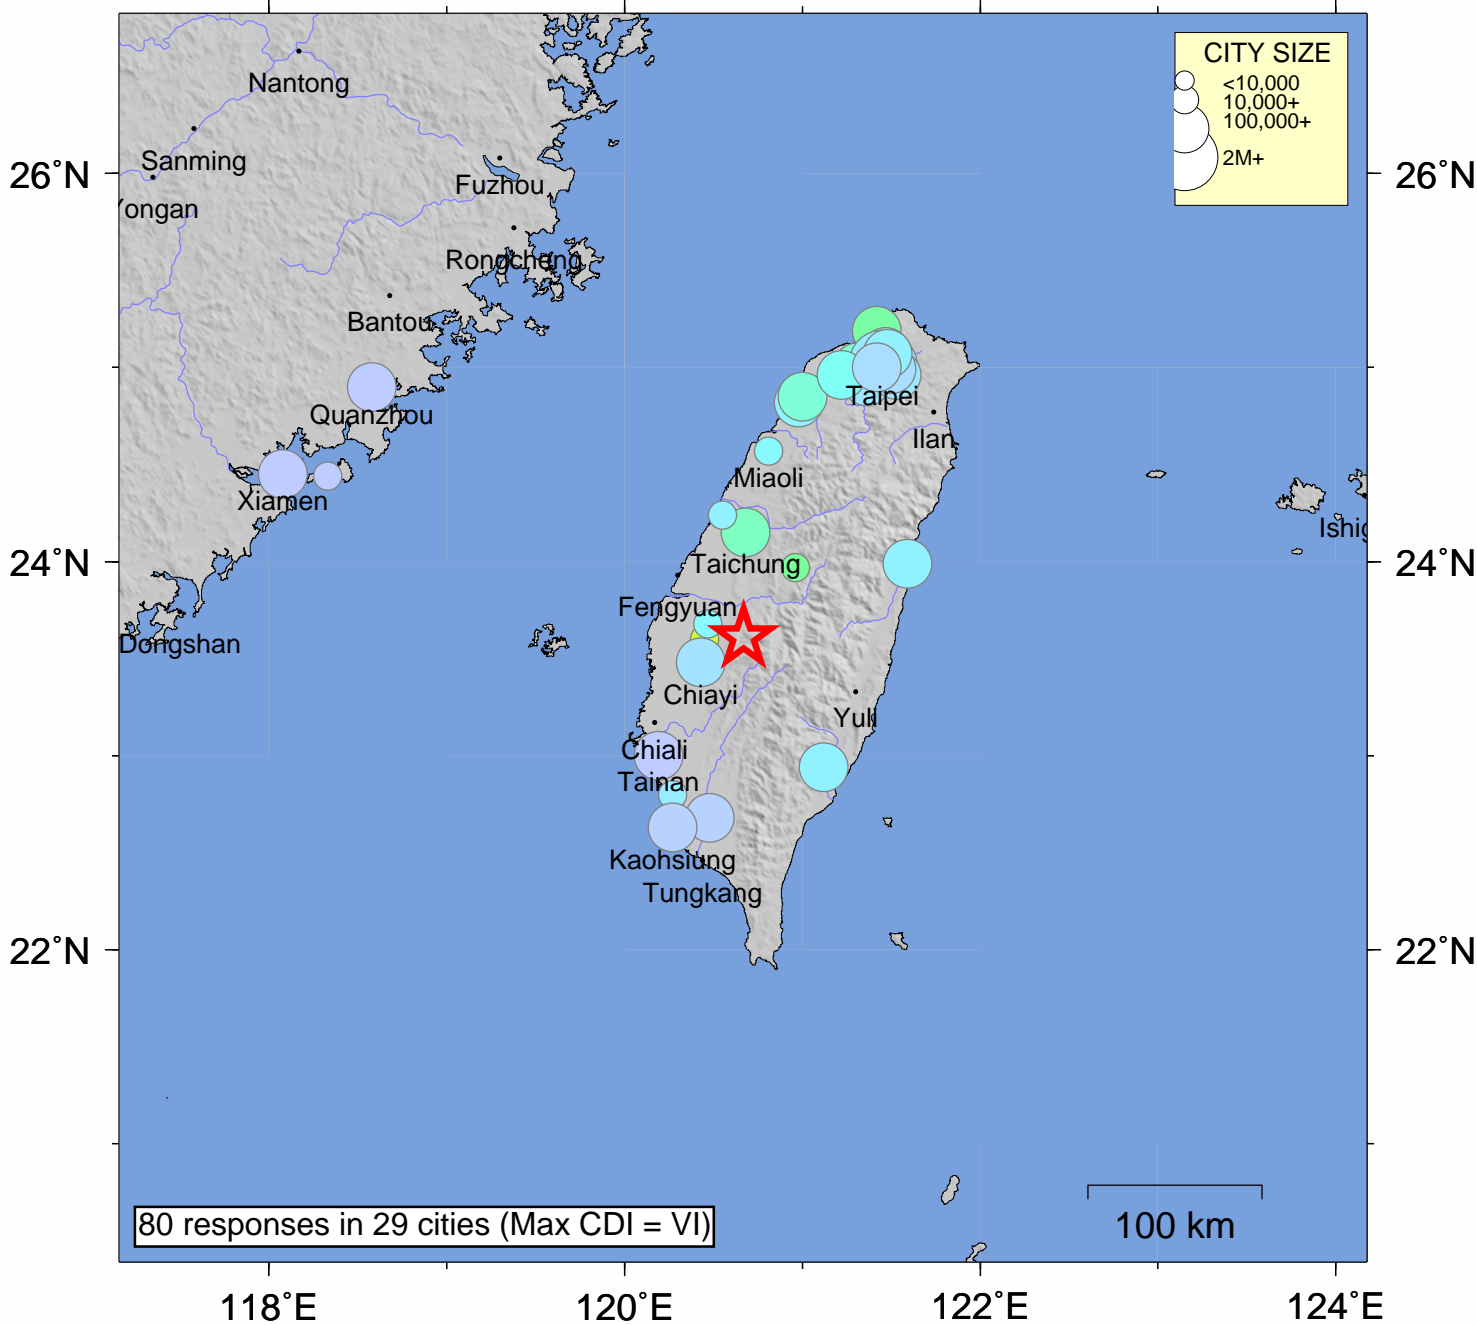

USGS Community Internet Intensity Map TAIWAN

Nov 5 2009 17:32:55 local 23.6106N 120.6695E M5.6 Depth: 11 km ID:us2009nqaq

INTENSITY	I	II-III	IV	V	VI	VII	VIII	IX	X+
SHAKING	Not felt	Weak	Light	Moderate	Strong	Very strong	Severe	Violent	Extreme
DAMAGE	none	none	none	Very light	Light	Moderate	Moderate/Heavy	Heavy	V. Heavy