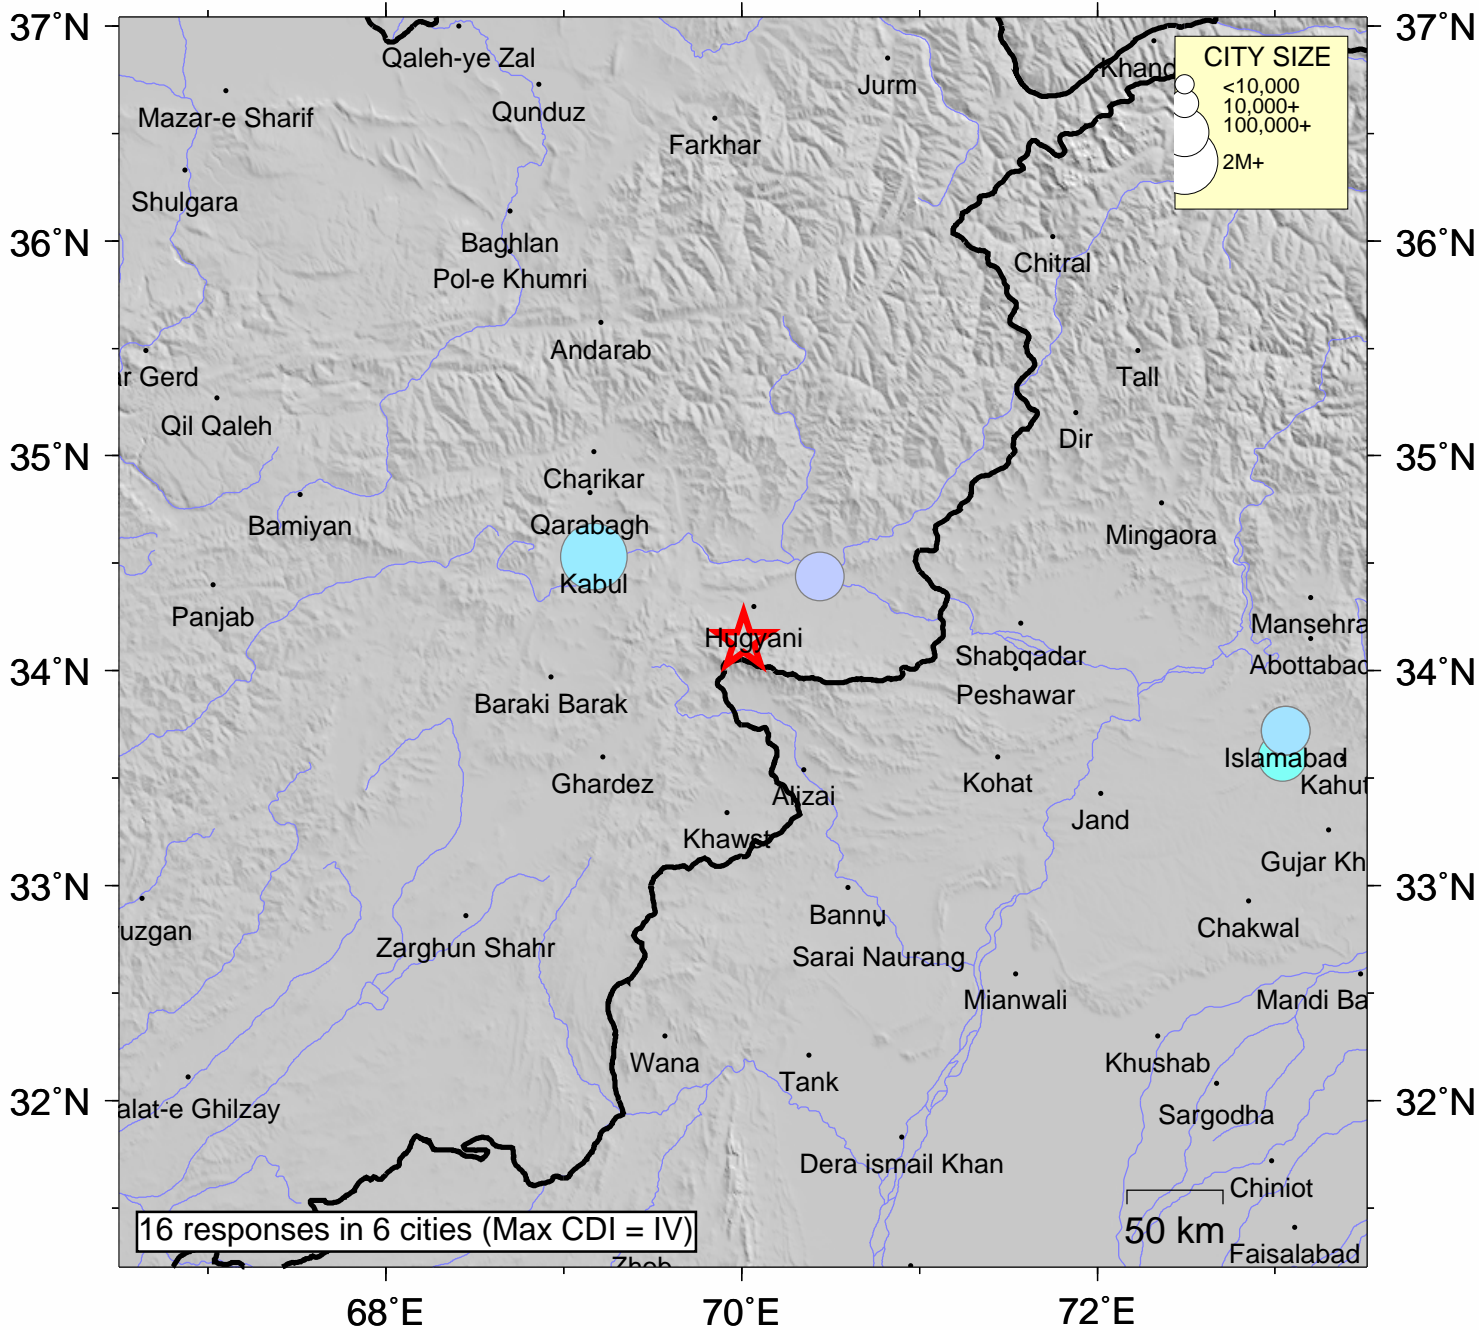

USGS Community Internet Intensity Map HINDU KUSH REGION, AFGHANISTAN

Oct 30 2009 11:13:01 local 34.1385N 70.0113E M5.1 Depth: 10 km ID:us2009njaj

INTENSITY	I	II-III	IV	V	VI	VII	VIII	IX	X+
SHAKING	Not felt	Weak	Light	Moderate	Strong	Very strong	Severe	Violent	Extreme
DAMAGE	none	none	none	Very light	Light	Moderate	Moderate/Heavy	Heavy	V. Heavy