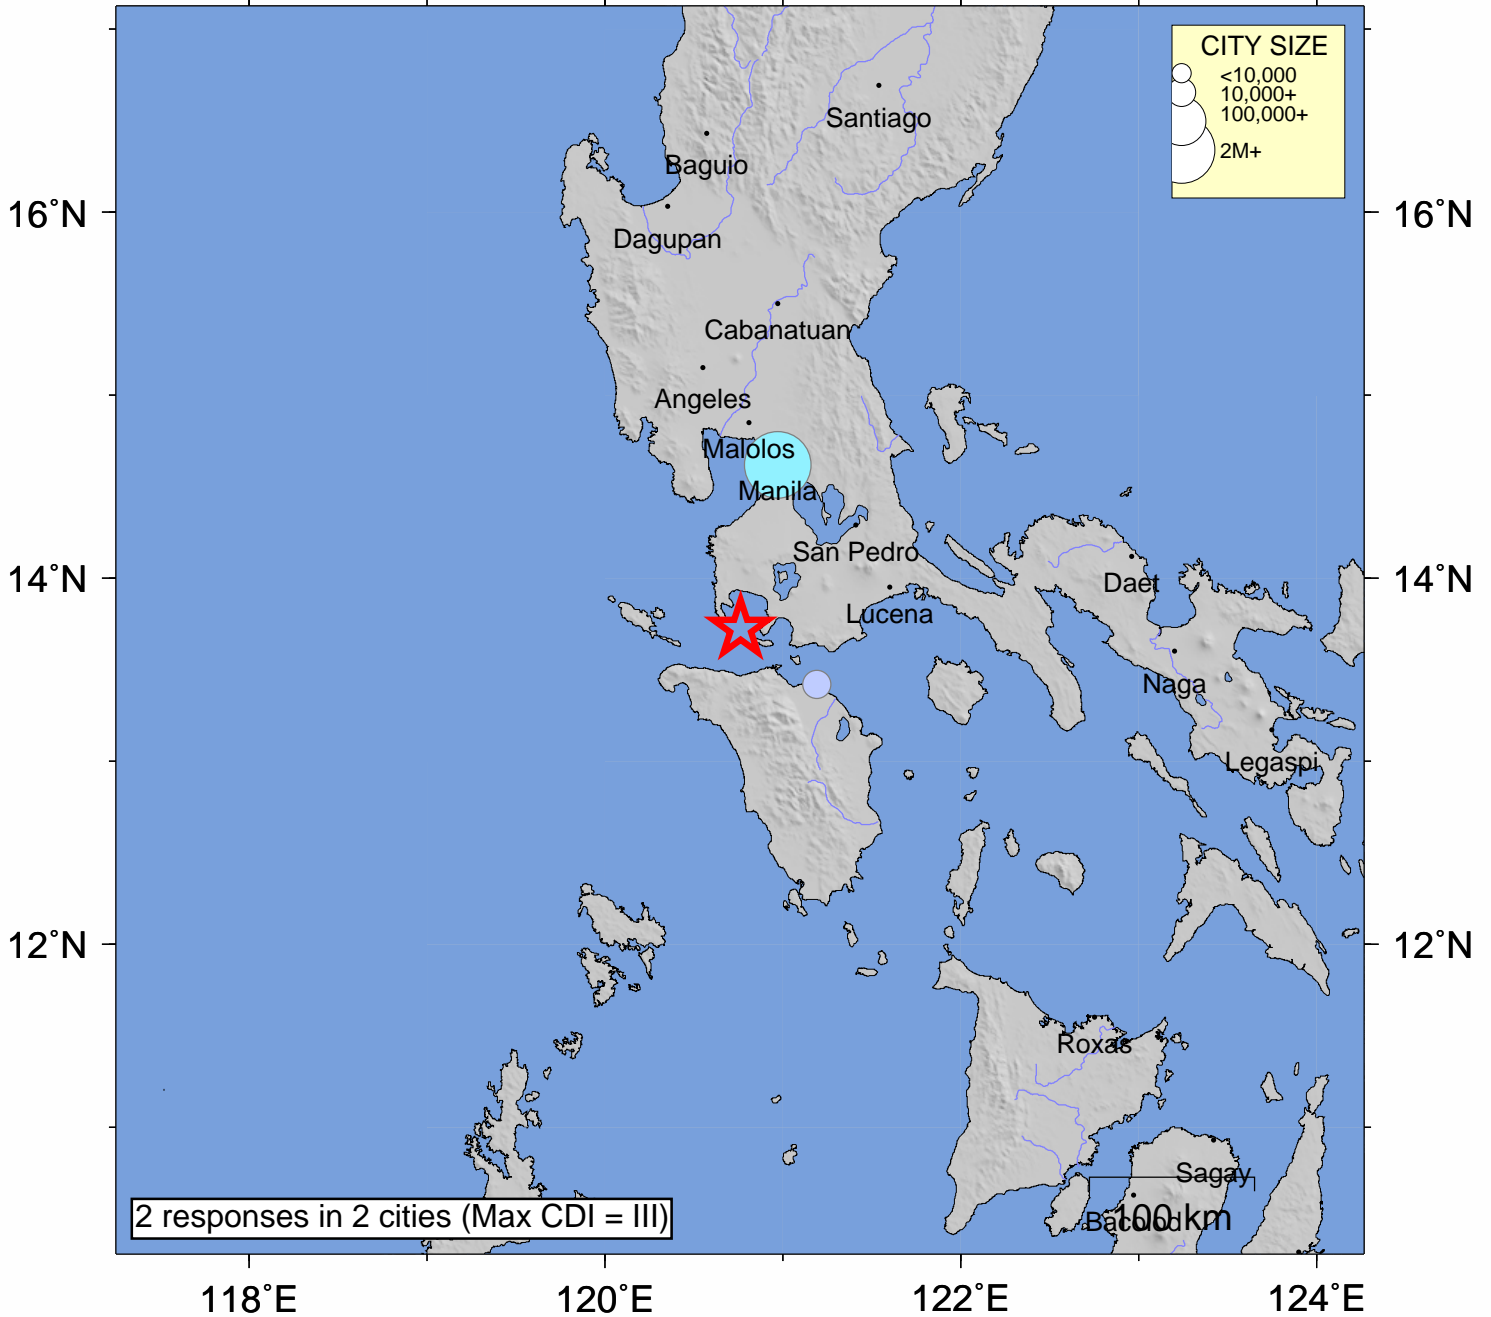

# USGS Community Internet Intensity Map MINDORO, PHILIPPINES

Jul 4 2009 08:41:51 local 13.7231N 120.7623E M5.0 Depth: 161 km ID:us2009irac

INTENSITY	I	II-III	IV	V	VI	VII	VIII	IX	X+
SHAKING	Not felt	Weak	Light	Moderate	Strong	Very strong	Severe	Violent	Extreme
DAMAGE	none	none	none	Very light	Light	Moderate	Moderate/Heavy	Heavy	V. Heavy