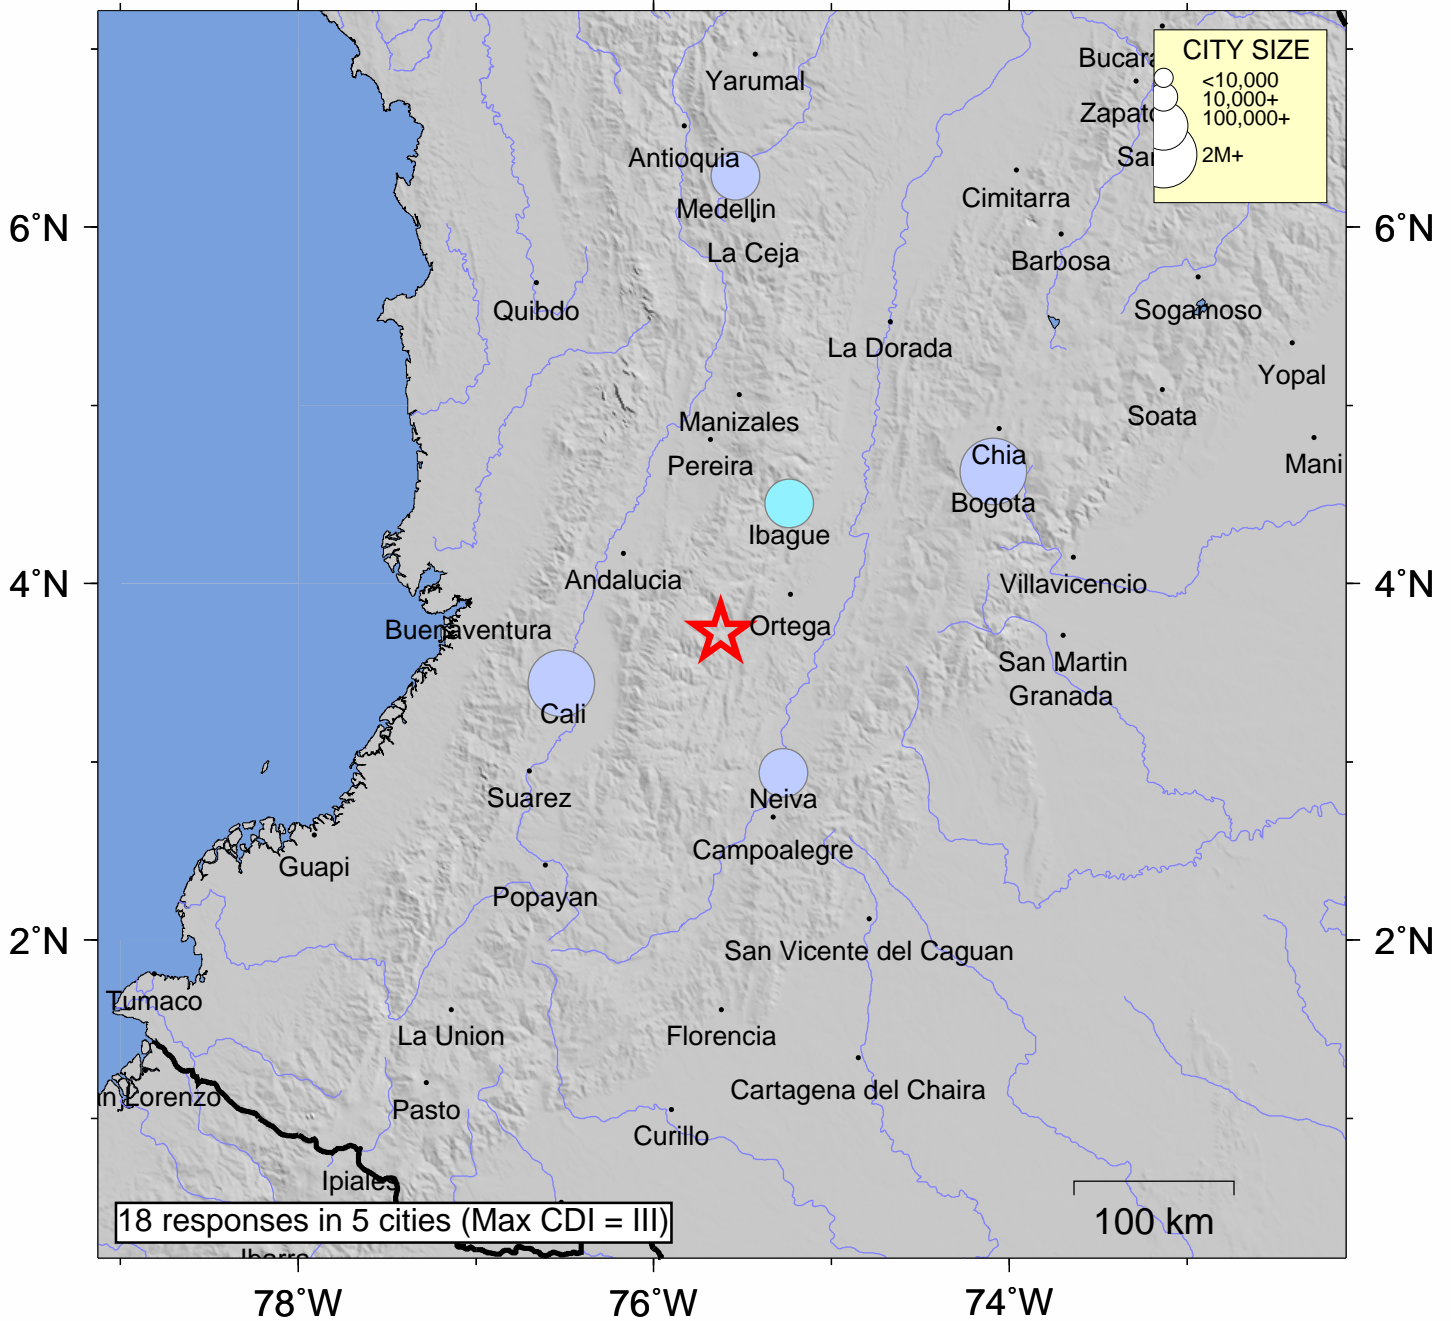

# USGS Community Internet Intensity Map COLOMBIA

Jul 3 2009 05:04:57 local 3.7234N 75.6222W M5.2 Depth: 52 km ID:us2009iqa5

INTENSITY	I	II-III	IV	V	VI	VII	VIII	IX	X+
SHAKING	Not felt	Weak	Light	Moderate	Strong	Very strong	Severe	Violent	Extreme
DAMAGE	none	none	none	Very light	Light	Moderate	Moderate/Heavy	Heavy	V. Heavy