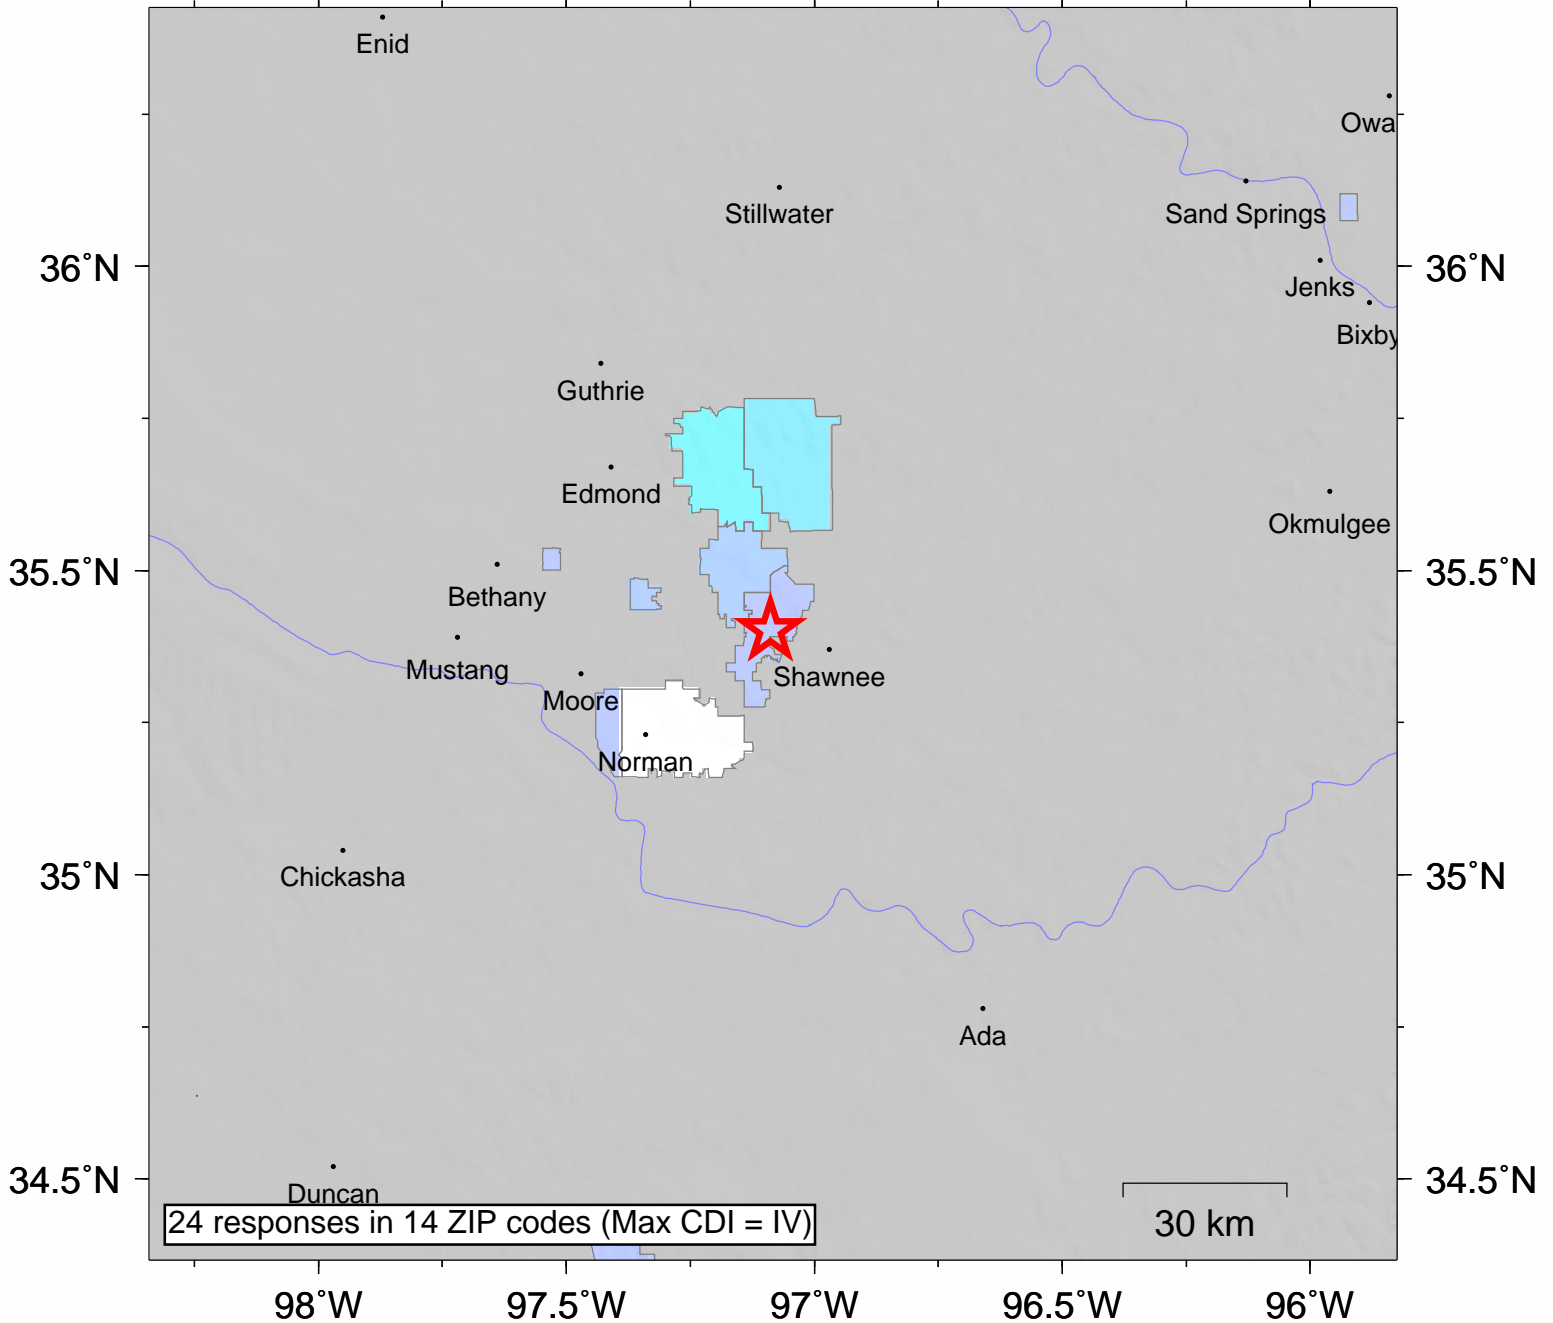

USGS Community Internet Intensity Map OKLAHOMA

Jul 1 2009 12:14:48 local 35.4015N 97.0891W M3.4 Depth: 5 km ID:us2009inby

INTENSITY	I	II-III	IV	V	VI	VII	VIII	IX	X+
SHAKING	Not felt	Weak	Light	Moderate	Strong	Very strong	Severe	Violent	Extreme
DAMAGE	none	none	none	Very light	Light	Moderate	Moderate/Heavy	Heavy	V. Heavy