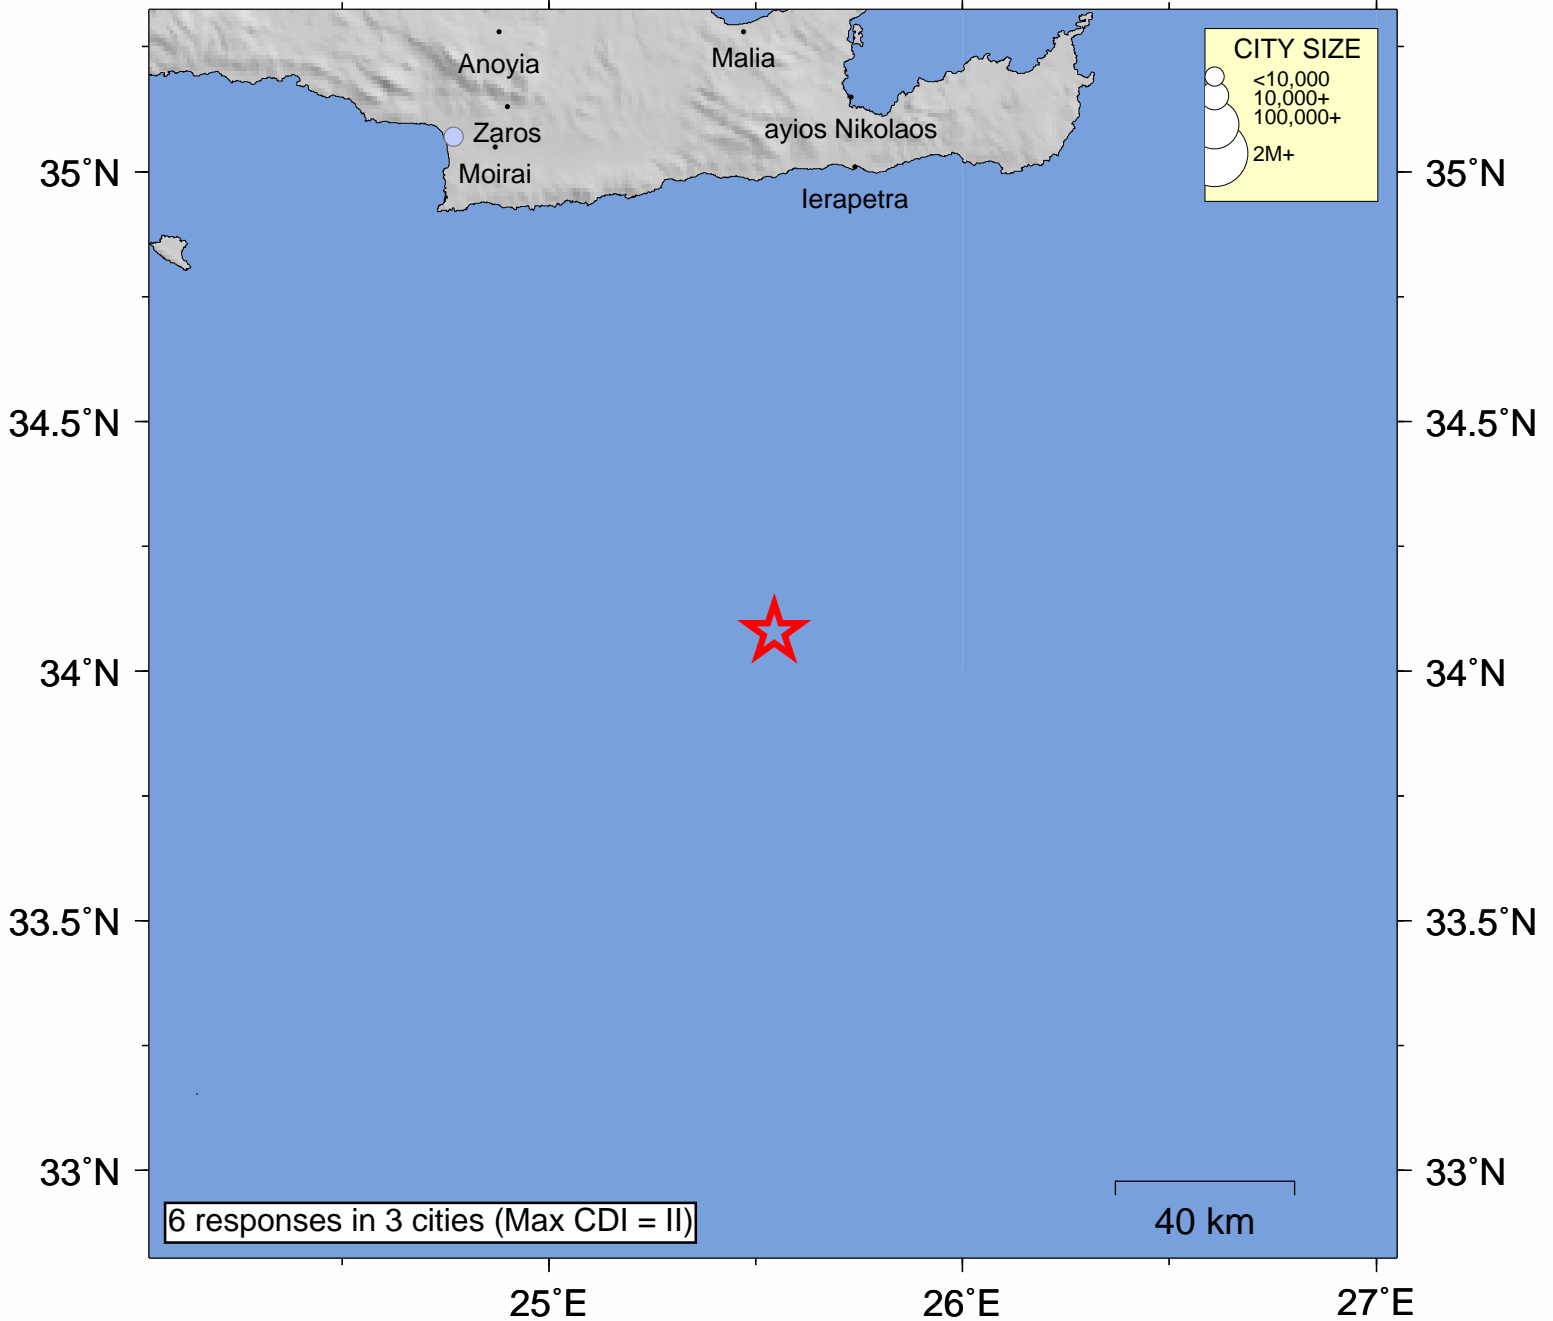

USGS Community Internet Intensity Map CRETE, GREECE

Jul 1 2009 12:59:07 local 34.0783N 25.5453E M4.9 Depth: 27 km ID:us2009ina8

INTENSITY	I	II-III	IV	V	VI	VII	VIII	IX	X+
SHAKING	Not felt	Weak	Light	Moderate	Strong	Very strong	Severe	Violent	Extreme
DAMAGE	none	none	none	Very light	Light	Moderate	Moderate/Heavy	Heavy	V. Heavy