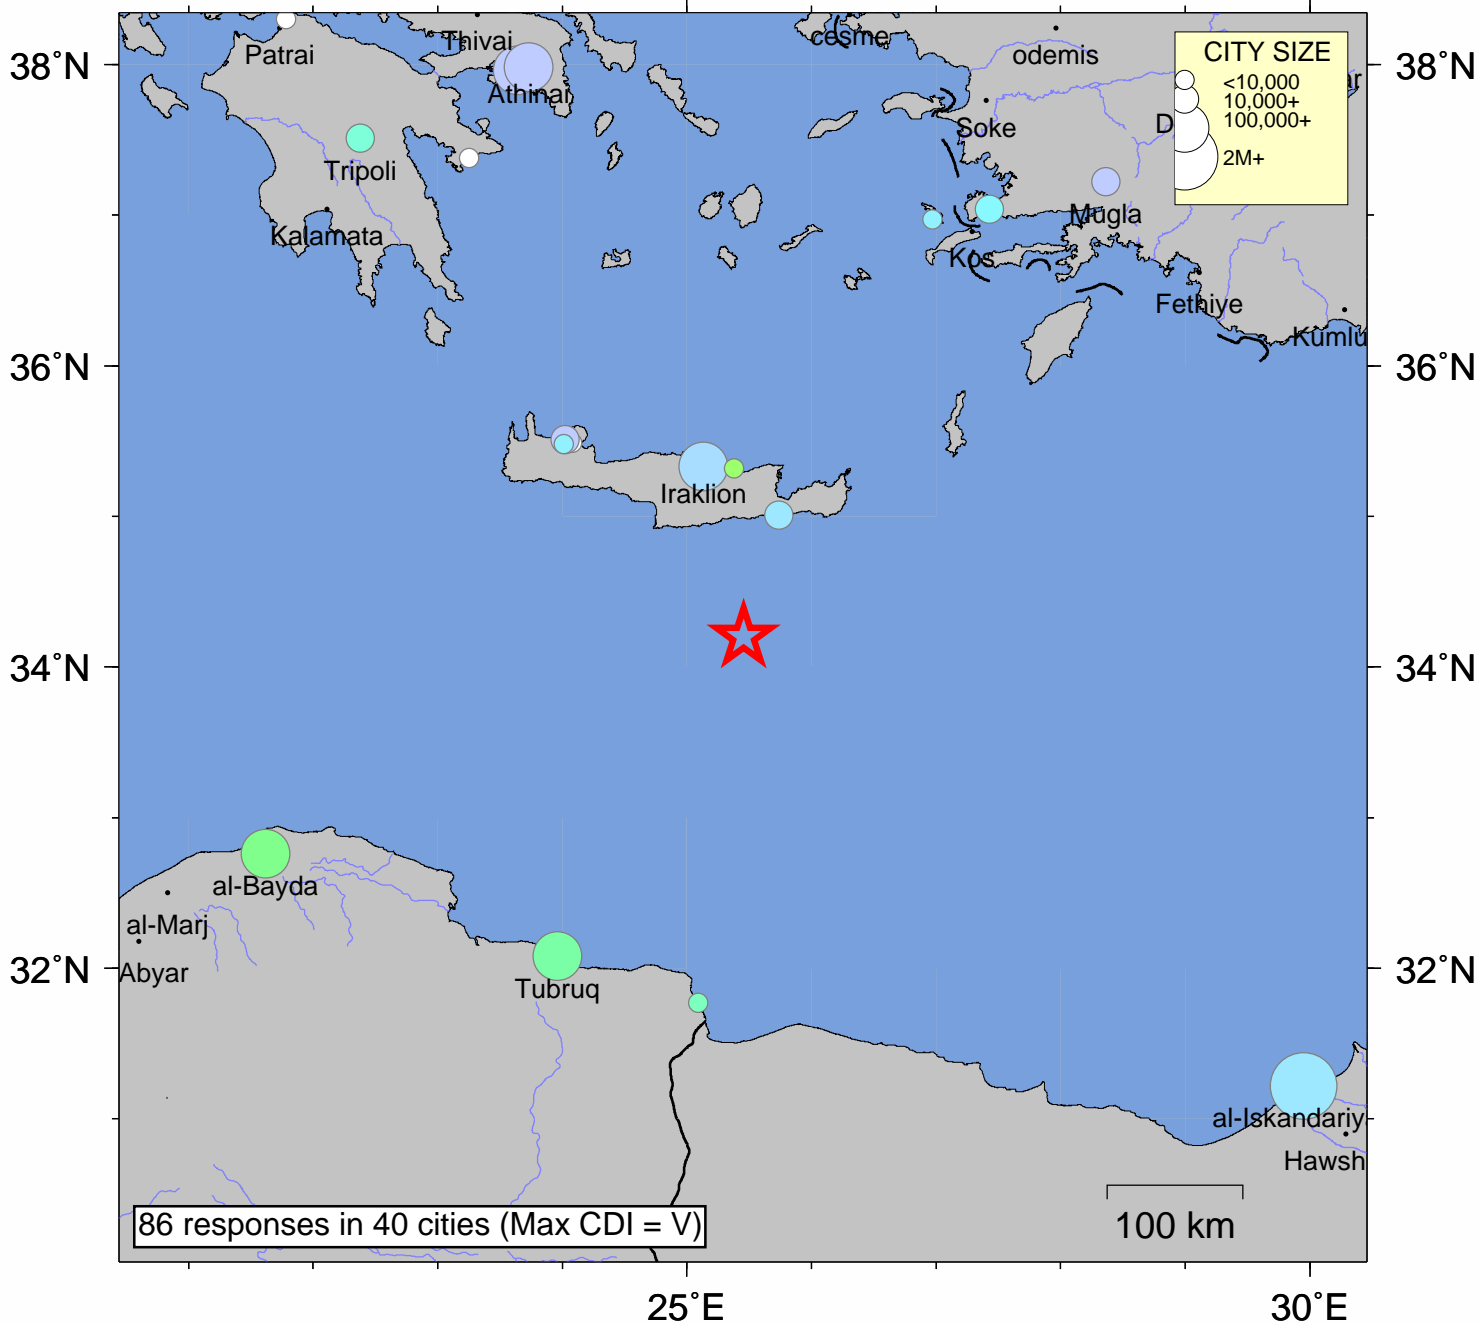

USGS Community Internet Intensity Map CRETE, GREECE

Jul 1 2009 12:30:10 local 34.1991N 25.4538E M6.4 Depth: 19 km ID:us2009ina1

INTENSITY	I	II-III	IV	V	VI	VII	VIII	IX	X+
SHAKING	Not felt	Weak	Light	Moderate	Strong	Very strong	Severe	Violent	Extreme
DAMAGE	none	none	none	Very light	Light	Moderate	Moderate/Heavy	Heavy	V. Heavy