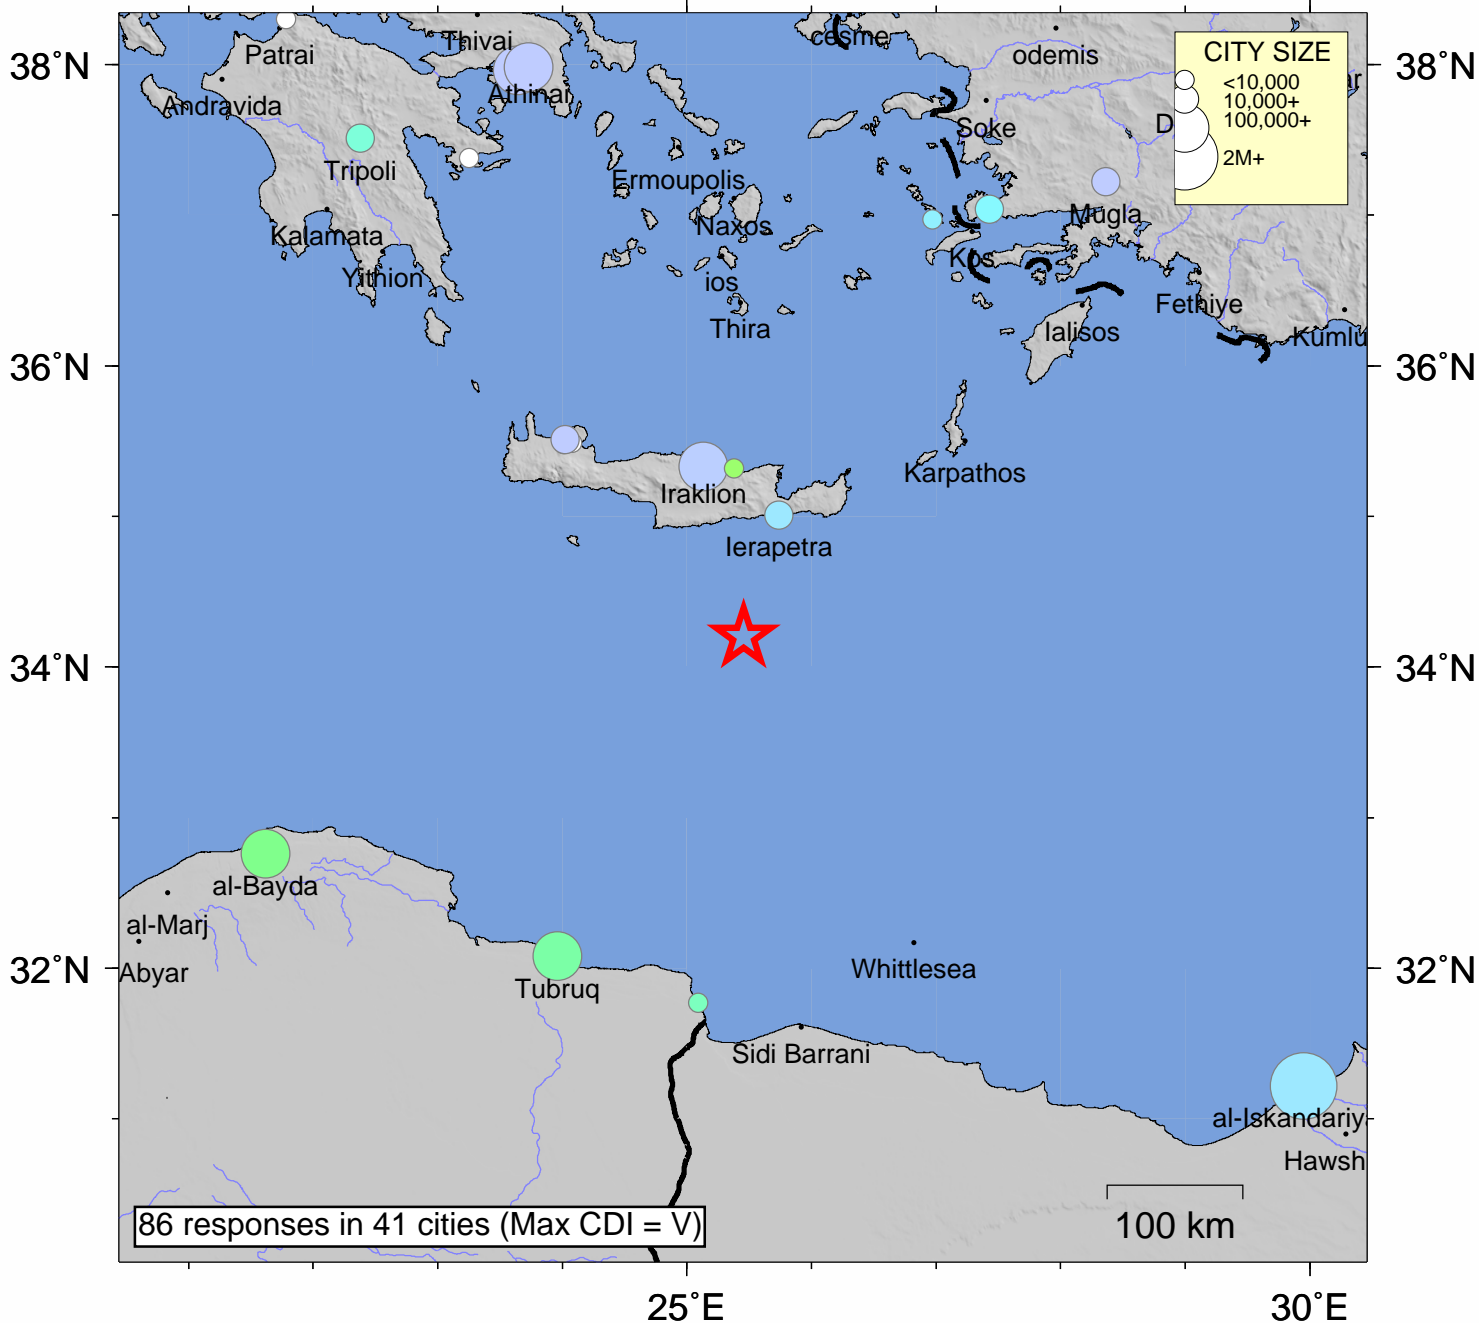

USGS Community Internet Intensity Map CRETE, GREECE

Jul 1 2009 12:30:10 local 34.1991N 25.4538E M6.4 Depth: 19 km ID:us2009ina1

INTENSITY	I	II-III	IV	V	VI	VII	VIII	IX	X+
SHAKING	Not felt	Weak	Light	Moderate	Strong	Very strong	Severe	Violent	Extreme
DAMAGE	none	none	none	Very light	Light	Moderate	Moderate/Heavy	Heavy	V. Heavy