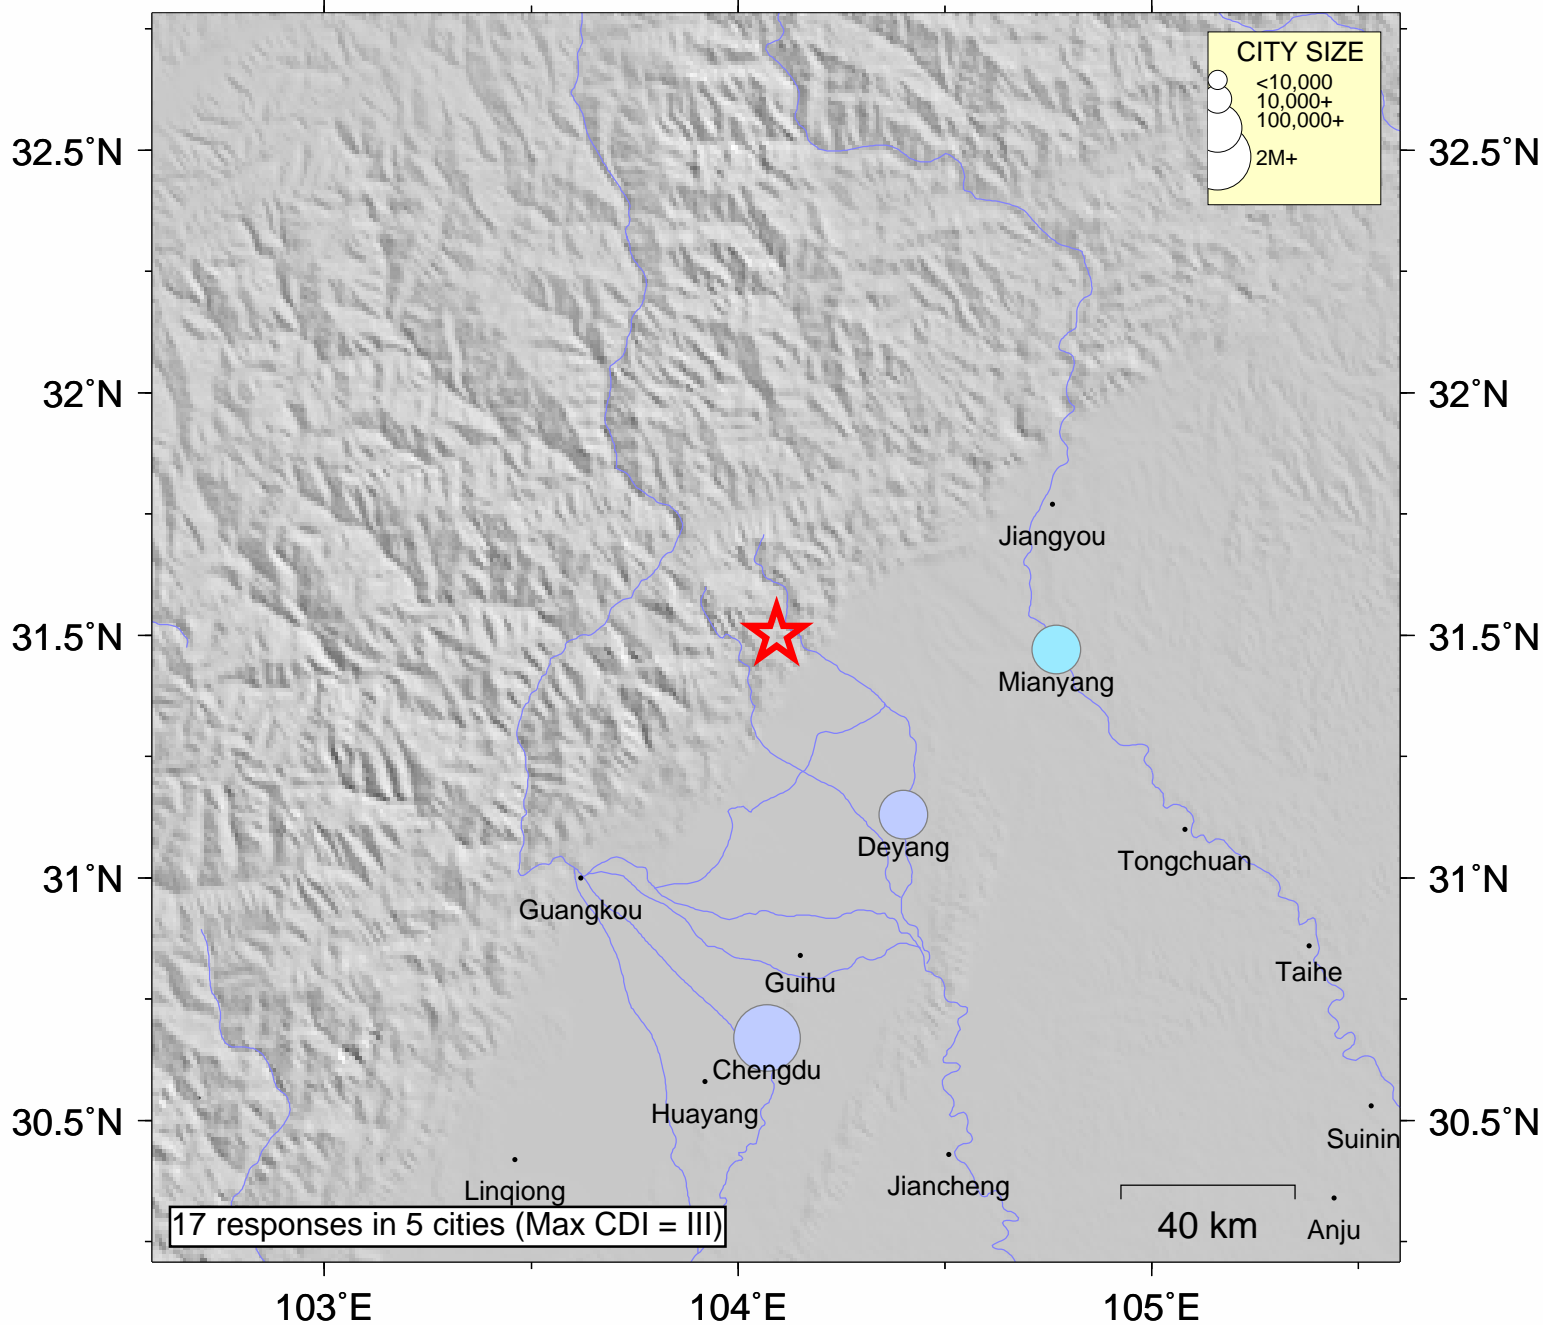

USGS Community Internet Intensity Map EASTERN SICHUAN, CHINA

Jun 30 2009 15:22:21 local 31.5004N 104.0928E M5.0 Depth: 10 km ID:us2009imap

INTENSITY	I	II-III	IV	V	VI	VII	VIII	IX	X+
SHAKING	Not felt	Weak	Light	Moderate	Strong	Very strong	Severe	Violent	Extreme
DAMAGE	none	none	none	Very light	Light	Moderate	Moderate/Heavy	Heavy	V. Heavy