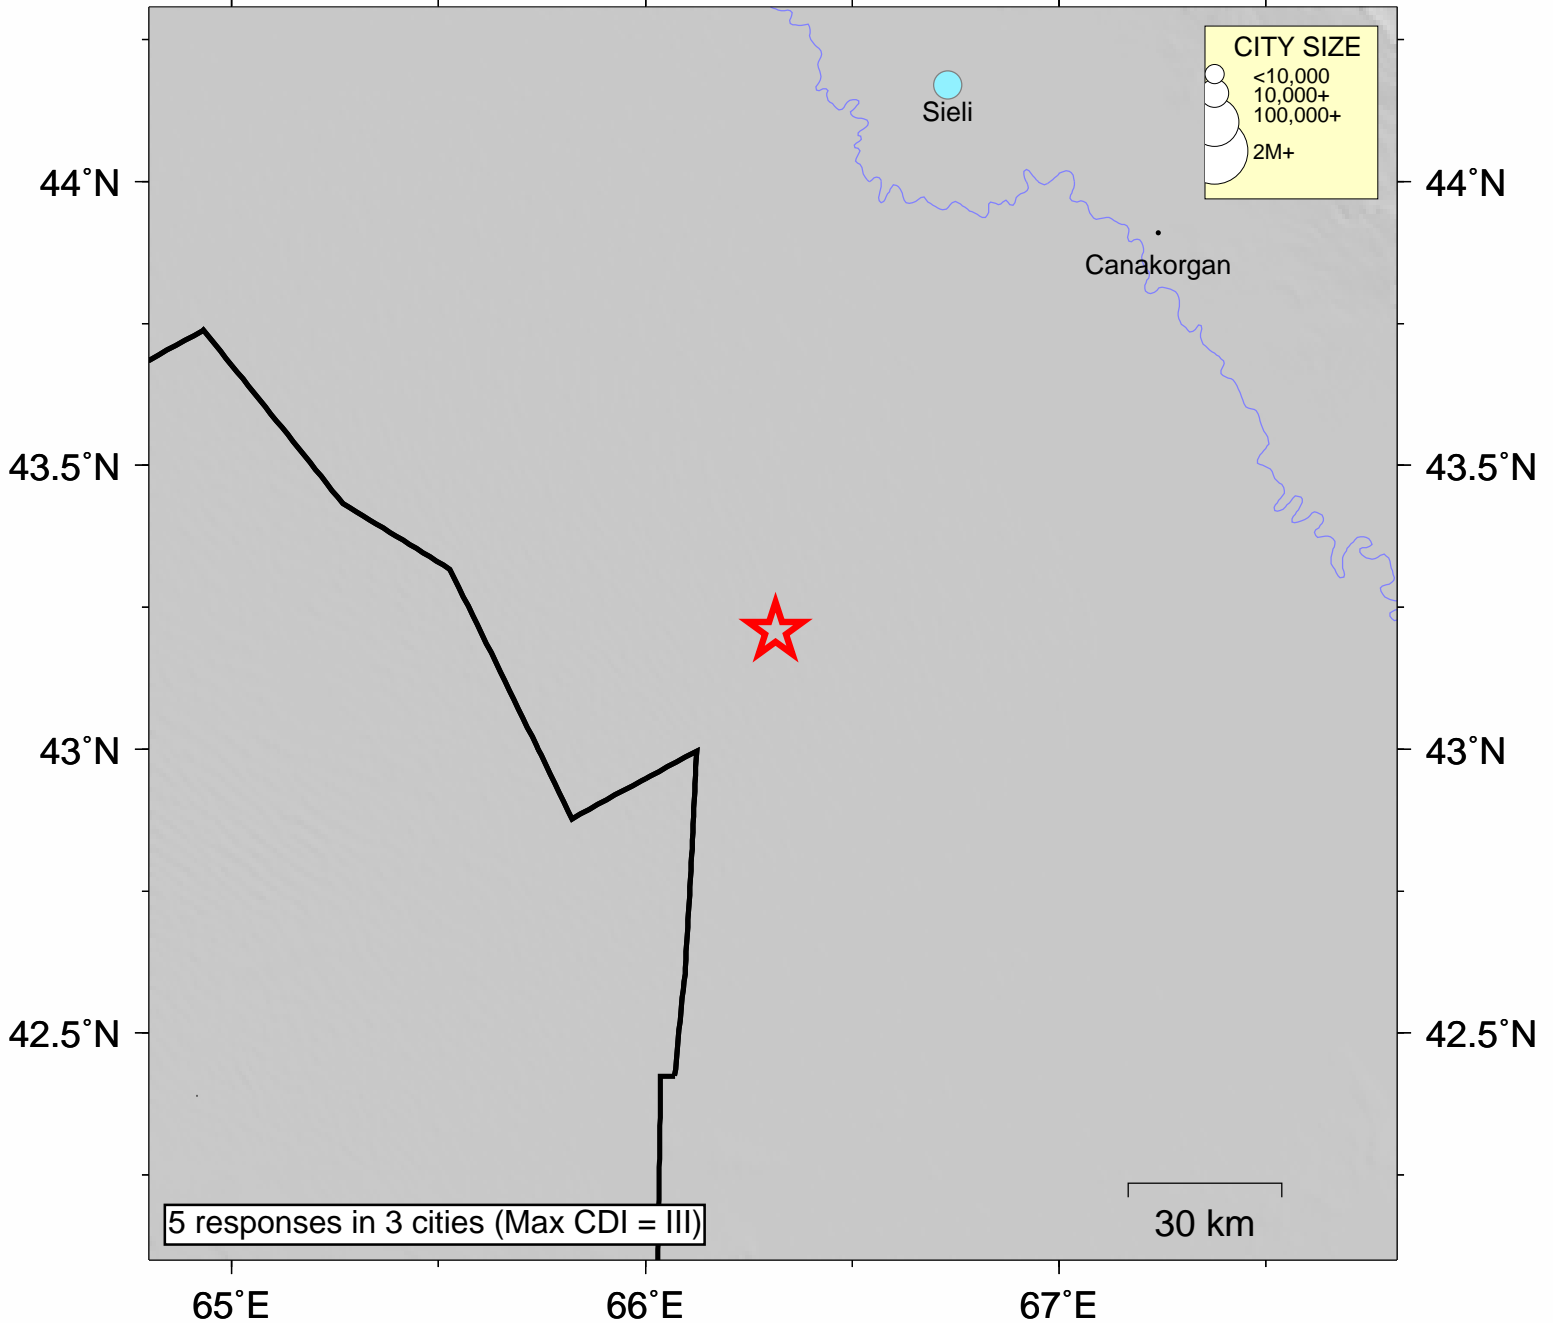

USGS Community Internet Intensity Map CENTRAL KAZAKHSTAN

Jun 30 2009 03:22:01 local 43.208N 66.3145E M4.7 Depth: 7 km ID:us2009ilb3

INTENSITY	I	II-III	IV	V	VI	VII	VIII	IX	X+
SHAKING	Not felt	Weak	Light	Moderate	Strong	Very strong	Severe	Violent	Extreme
DAMAGE	none	none	none	Very light	Light	Moderate	Moderate/Heavy	Heavy	V. Heavy