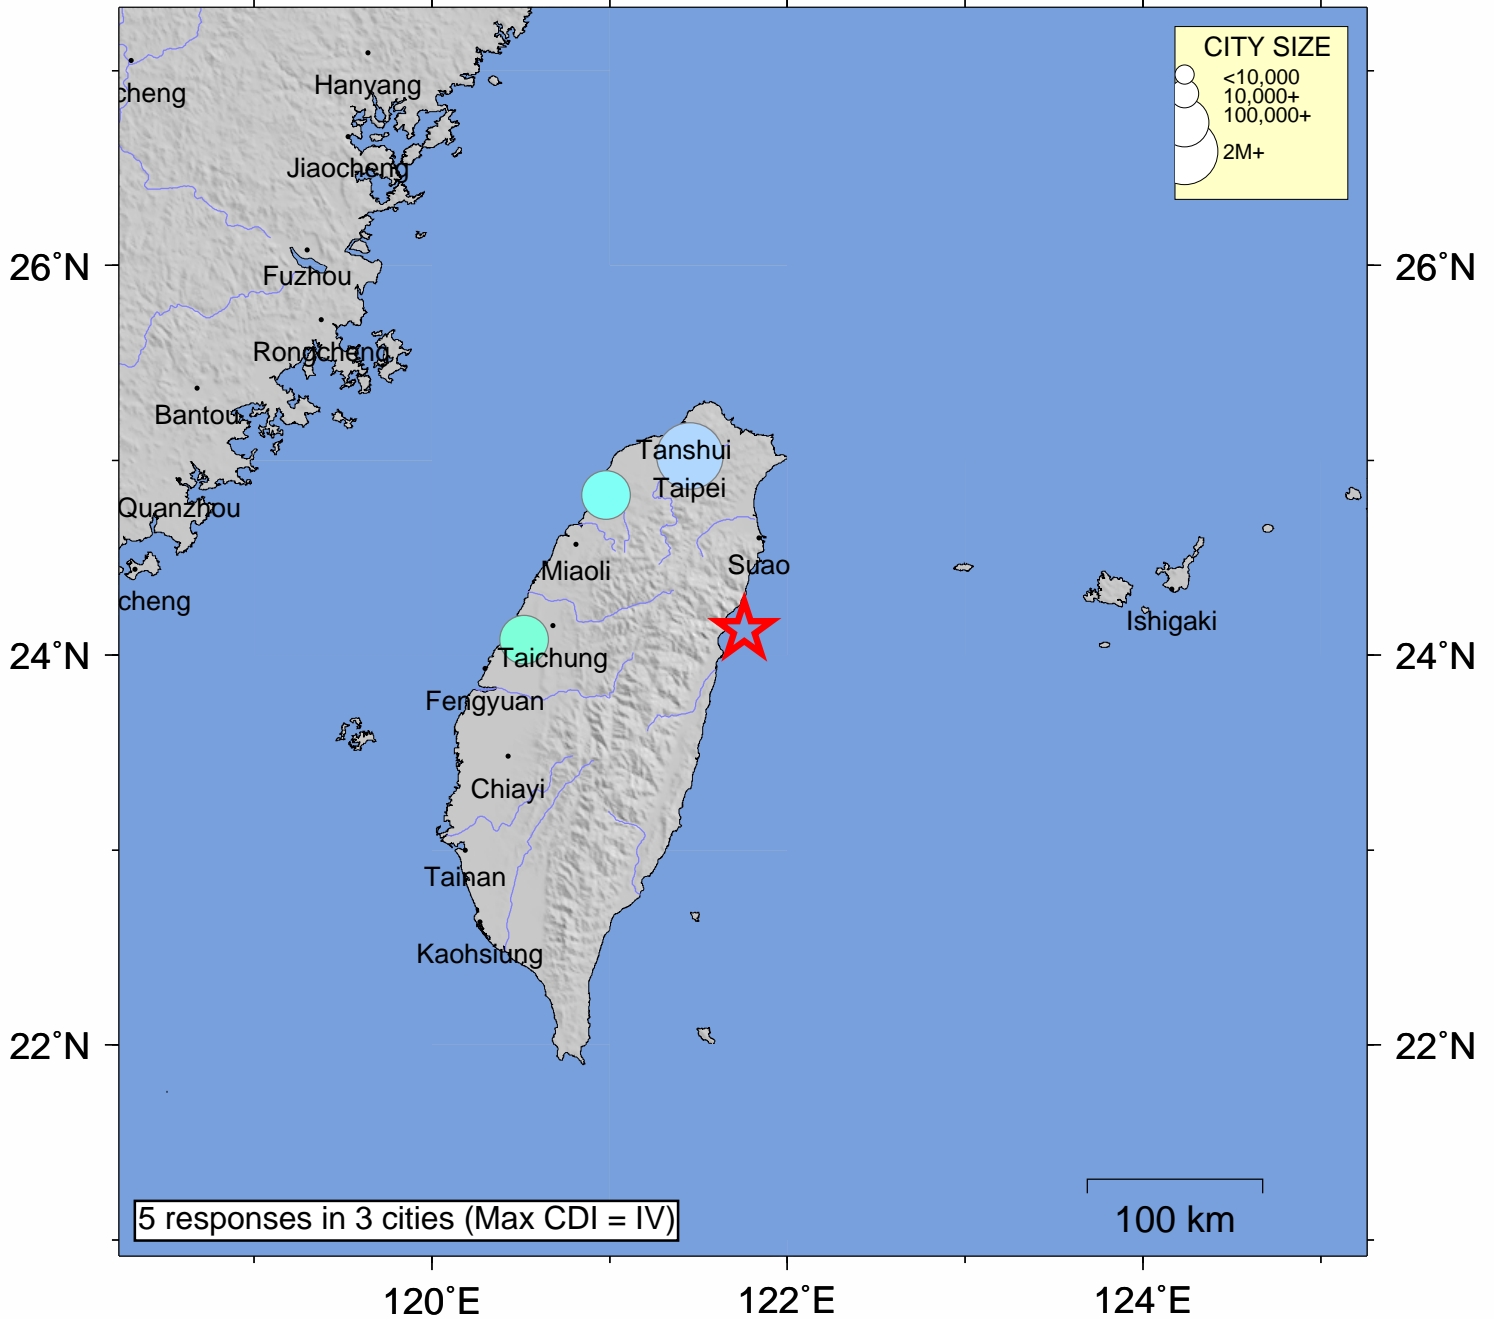

USGS Community Internet Intensity Map TAIWAN

Jun 28 2009 17:52:45 local 24.1275N 121.7557E M4.7 Depth: 9 km ID:us2009ikal

INTENSITY	I	II-III	IV	V	VI	VII	VIII	IX	X+
SHAKING	Not felt	Weak	Light	Moderate	Strong	Very strong	Severe	Violent	Extreme
DAMAGE	none	none	none	Very light	Light	Moderate	Moderate/Heavy	Heavy	V. Heavy