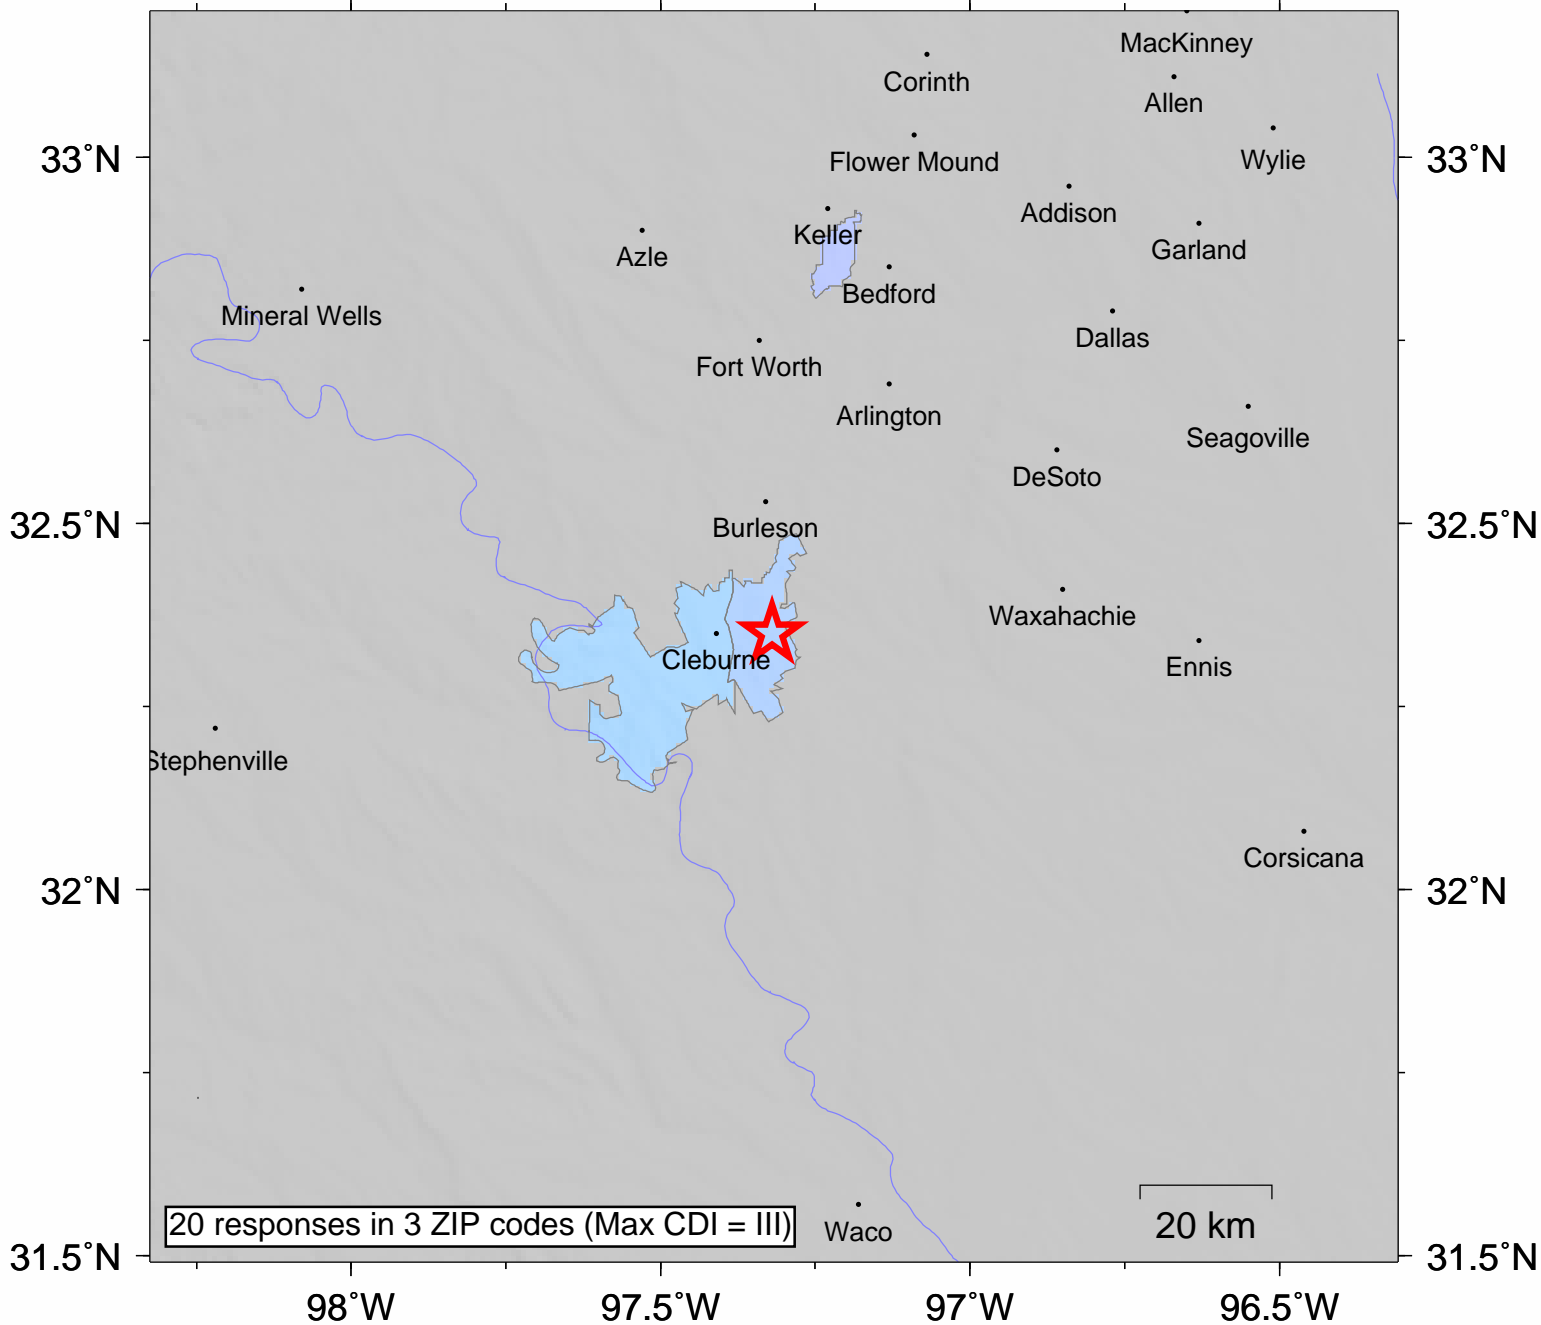

# USGS Community Internet Intensity Map NORTHERN TEXAS

Jun 26 2009 22:30:57 local 32.35N 97.32W M2.2 Depth: 5 km ID:us2009ijah

INTENSITY	I	II-III	IV	V	VI	VII	VIII	IX	X+
SHAKING	Not felt	Weak	Light	Moderate	Strong	Very strong	Severe	Violent	Extreme
DAMAGE	none	none	none	Very light	Light	Moderate	Moderate/Heavy	Heavy	V. Heavy