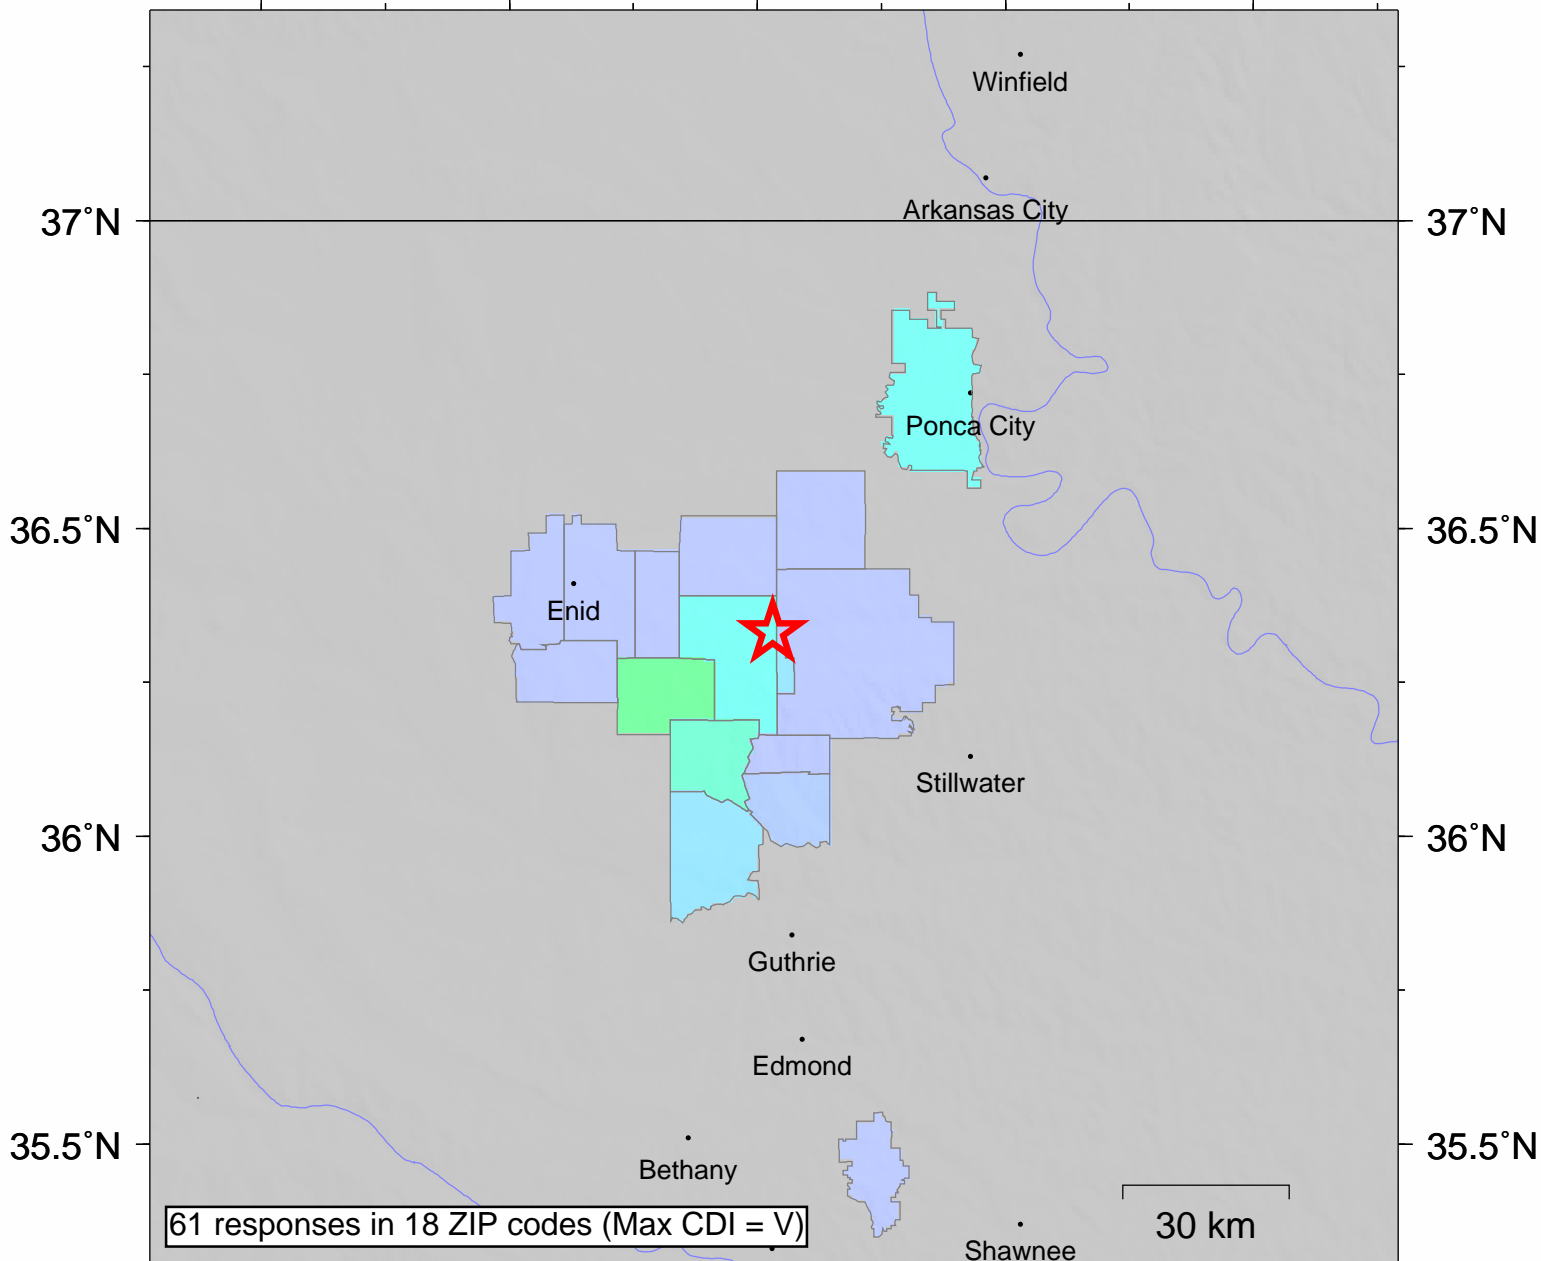

USGS Community Internet Intensity Map OKLAHOMA

Jun 26 2009 16:23:14 local 36.3318N 97.469W M3.6 Depth: 5 km ID:us2009iibt

	98.5°W	98°W	97.5°W	97°W	96.5°W				
INTENSITY	I	II-III	IV	V	VI	VII	VIII	IX	X+
SHAKING	Not felt	Weak	Light	Moderate	Strong	Very strong	Severe	Violent	Extreme
DAMAGE	none	none	none	Very light	Light	Moderate	Moderate/Heavy	Heavy	V. Heavy