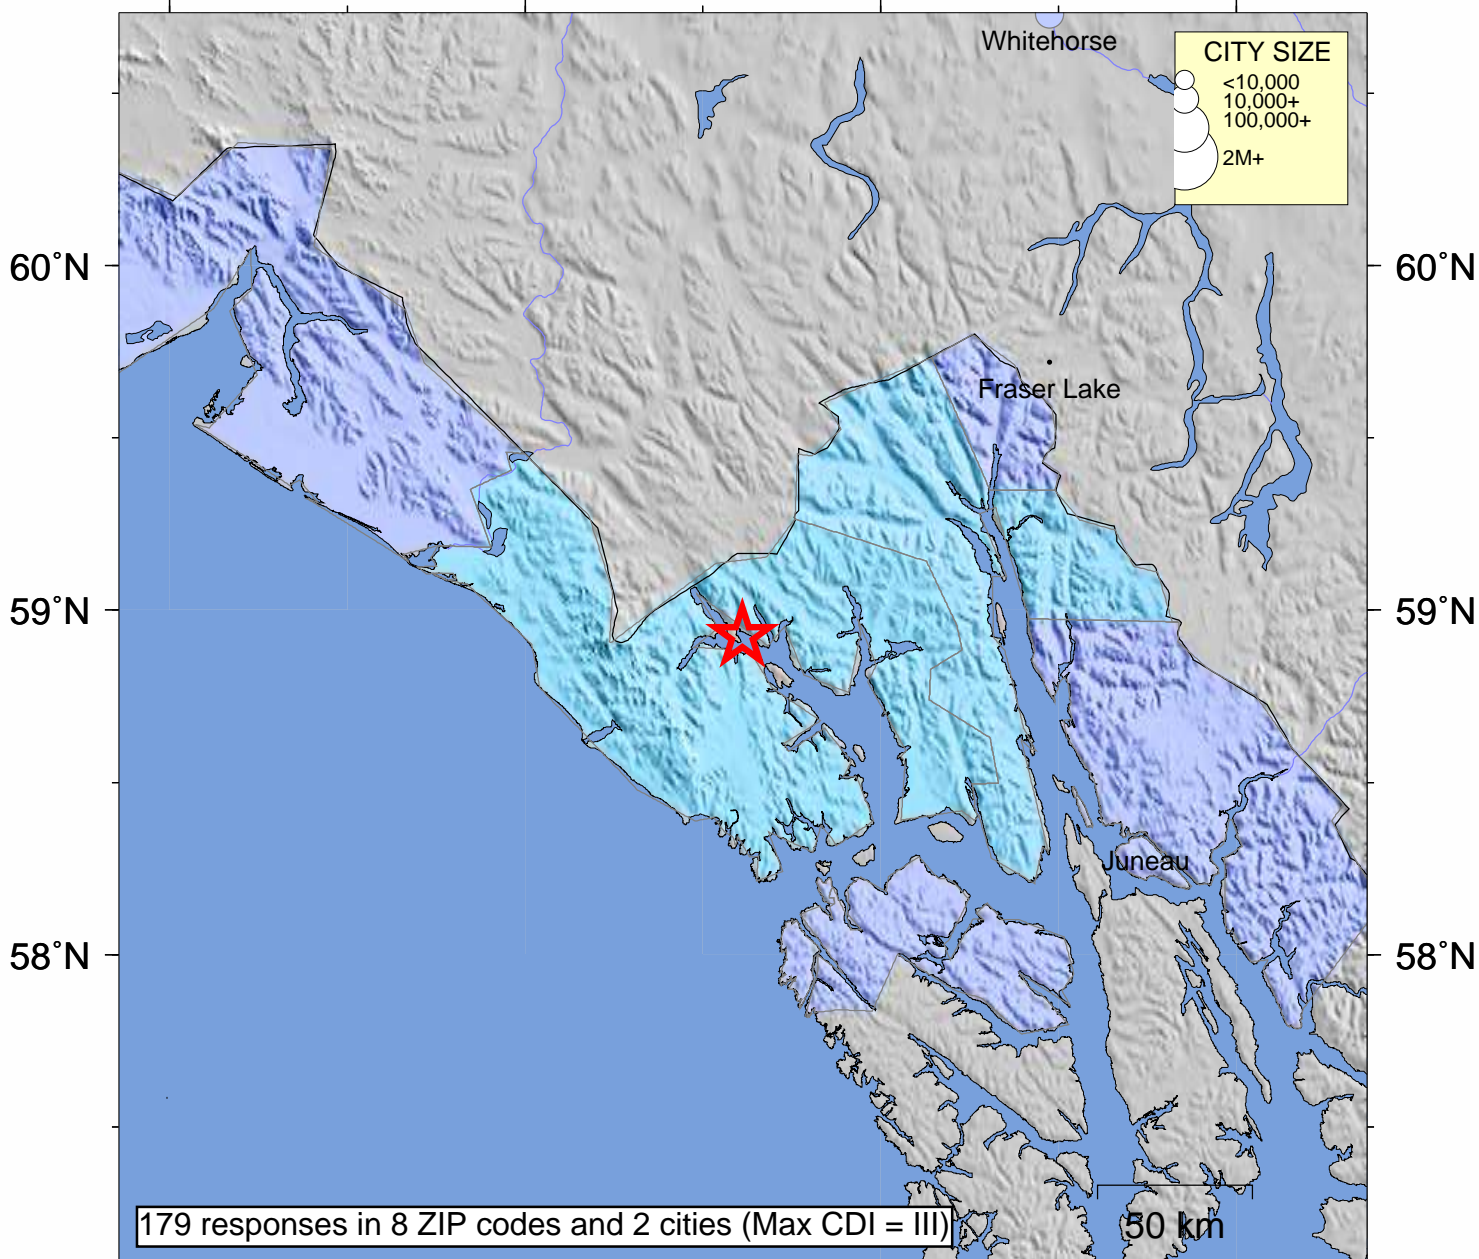

USGS Community Internet Intensity Map SOUTHEASTERN ALASKA

Jun 7 2009 15:24:38 local 58.9252N 136.7801W M5.0 Depth: 34 km ID:us2009hpbw

	140°W	138°W	136°W	134°W					
INTENSITY	I	II-III	IV	V	VI	VII	VIII	IX	X+
SHAKING	Not felt	Weak	Light	Moderate	Strong	Very strong	Severe	Violent	Extreme
DAMAGE	none	none	none	Very light	Light	Moderate	Moderate/Heavy	Heavy	V. Heavy