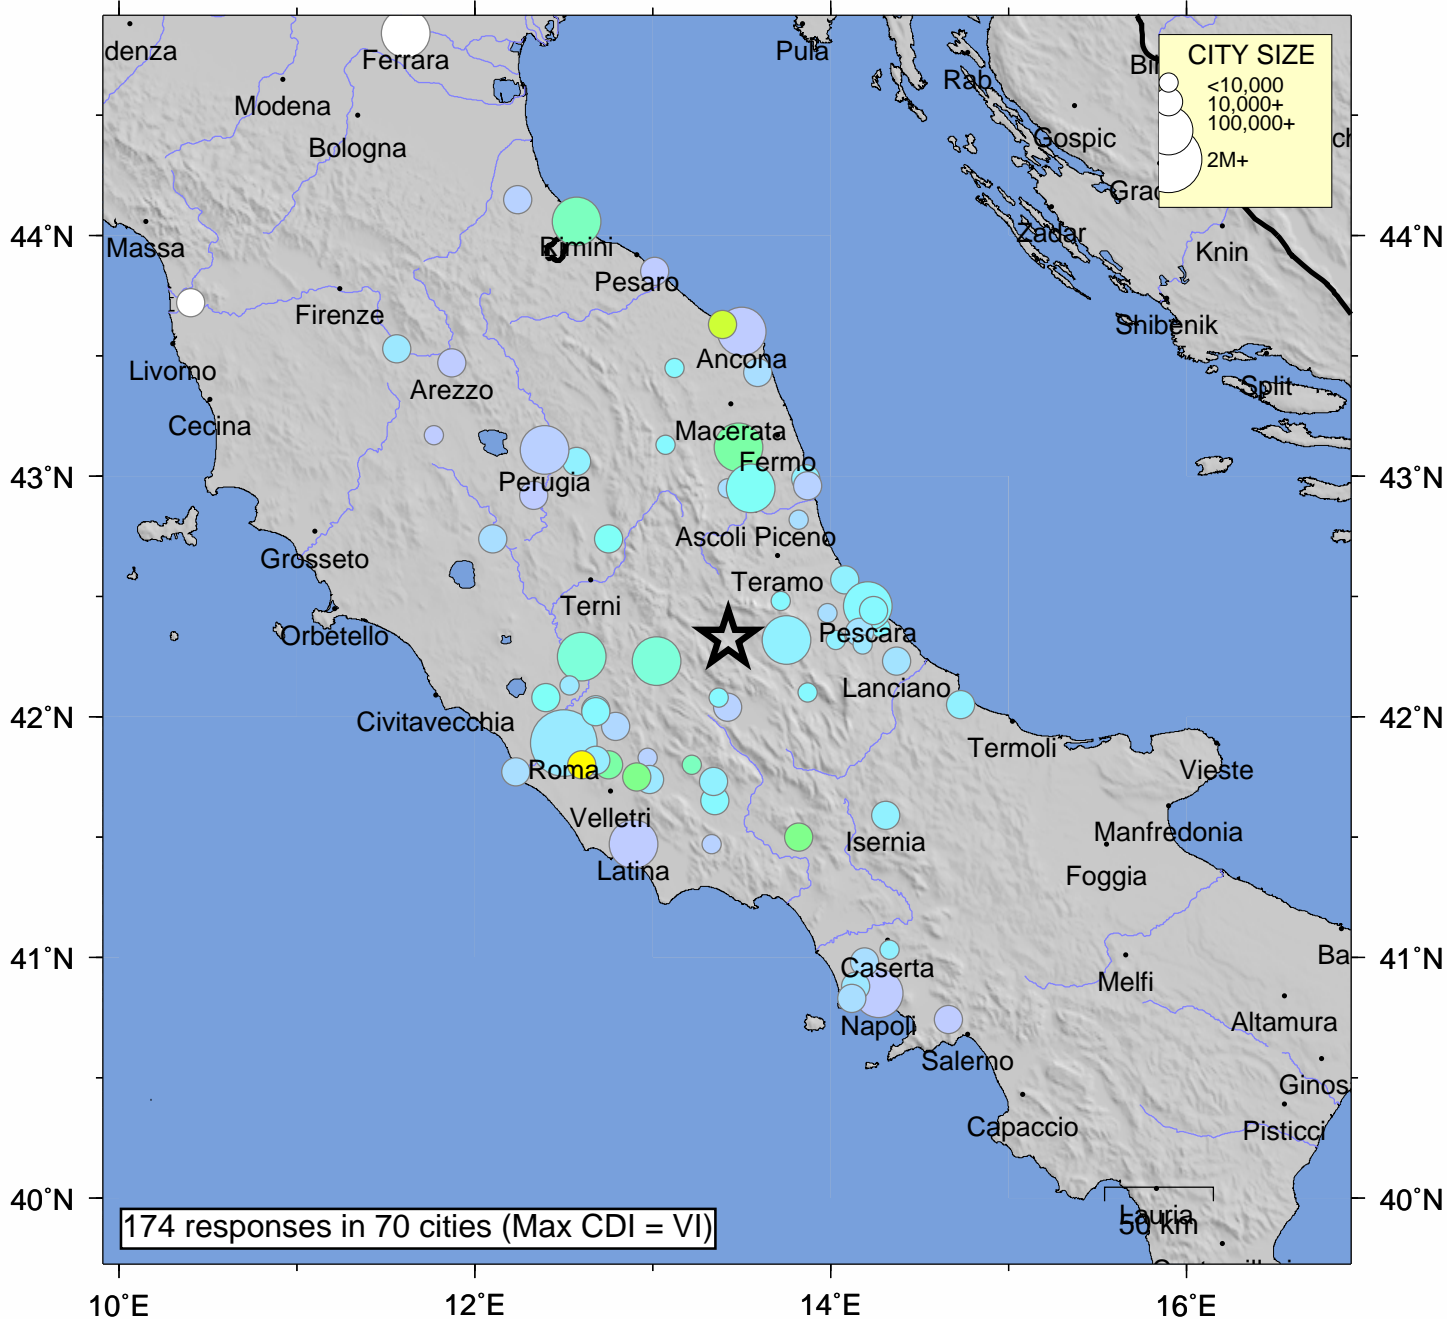

USGS Community Internet Intensity Map CENTRAL ITALY

Apr 7 2009 19:47:37 UTC+2 42.3243N 13.4222E M5.5 Depth: 13 km ID:us2009fdbl

INTENSITY	I	II-III	IV	V	VI	VII	VIII	IX	X+
SHAKING	Not felt	Weak	Light	Moderate	Strong	Very strong	Severe	Violent	Extreme
DAMAGE	none	none	none	Very light	Light	Moderate	Moderate/Heavy	Heavy	V. Heavy