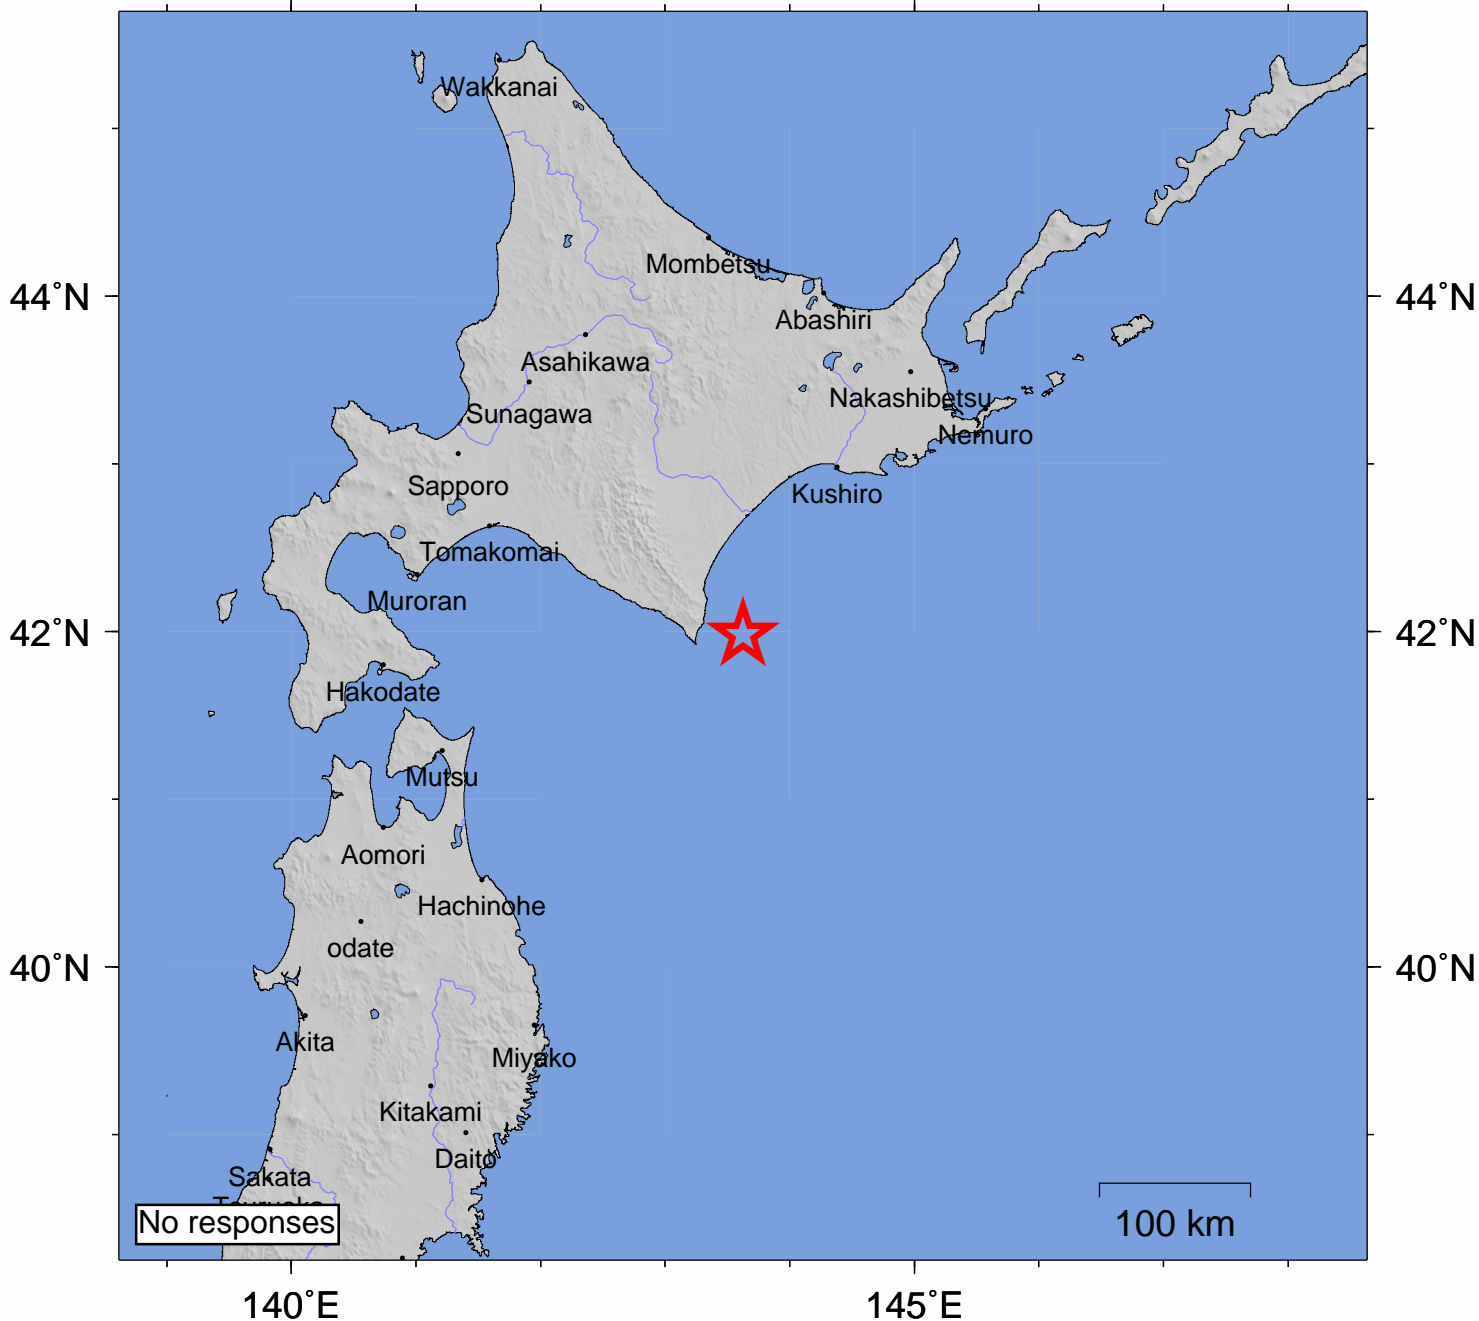

USGS Community Internet Intensity Map HOKKAIDO, JAPAN REGION

Sep 11 2008 09:20:52 UTC+9 41.9792N 143.6253E M6.9 Depth: 35 km ID:us2008wvag

INTENSITY	I	II-III	IV	V	VI	VII	VIII	IX	X+
SHAKING	Not felt	Weak	Light	Moderate	Strong	Very strong	Severe	Violent	Extreme
DAMAGE	none	none	none	Very light	Light	Moderate	Moderate/Heavy	Heavy	V. Heavy