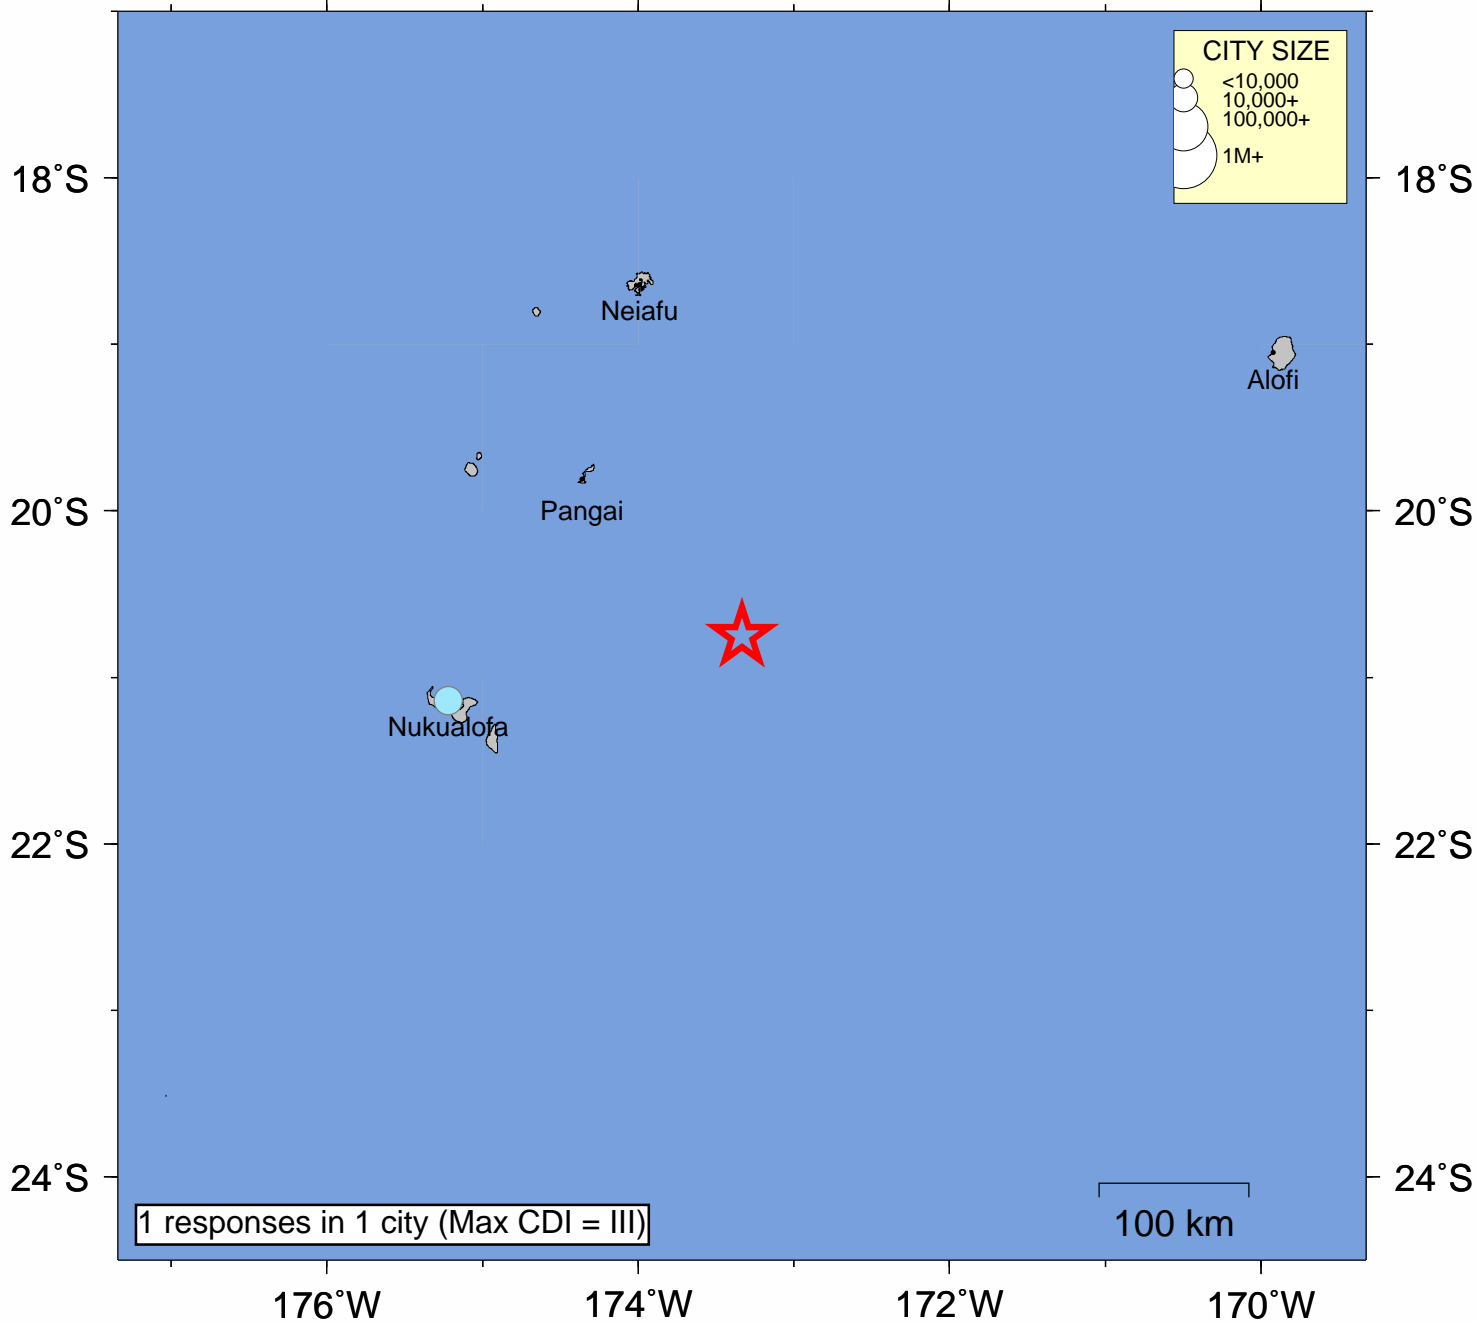

USGS Community Internet Intensity Map TONGA

Jun 27 2008 10:19:16 UTC+13 20.7514S 173.3339W M6.1 Depth: 38 km ID:us2008ttck

INTENSITY	I	II-III	IV	V	VI	VII	VIII	IX	X+
SHAKING	Not felt	Weak	Light	Moderate	Strong	Very strong	Severe	Violent	Extreme
DAMAGE	none	none	none	Very light	Light	Moderate	Moderate/Heavy	Heavy	V. Heavy