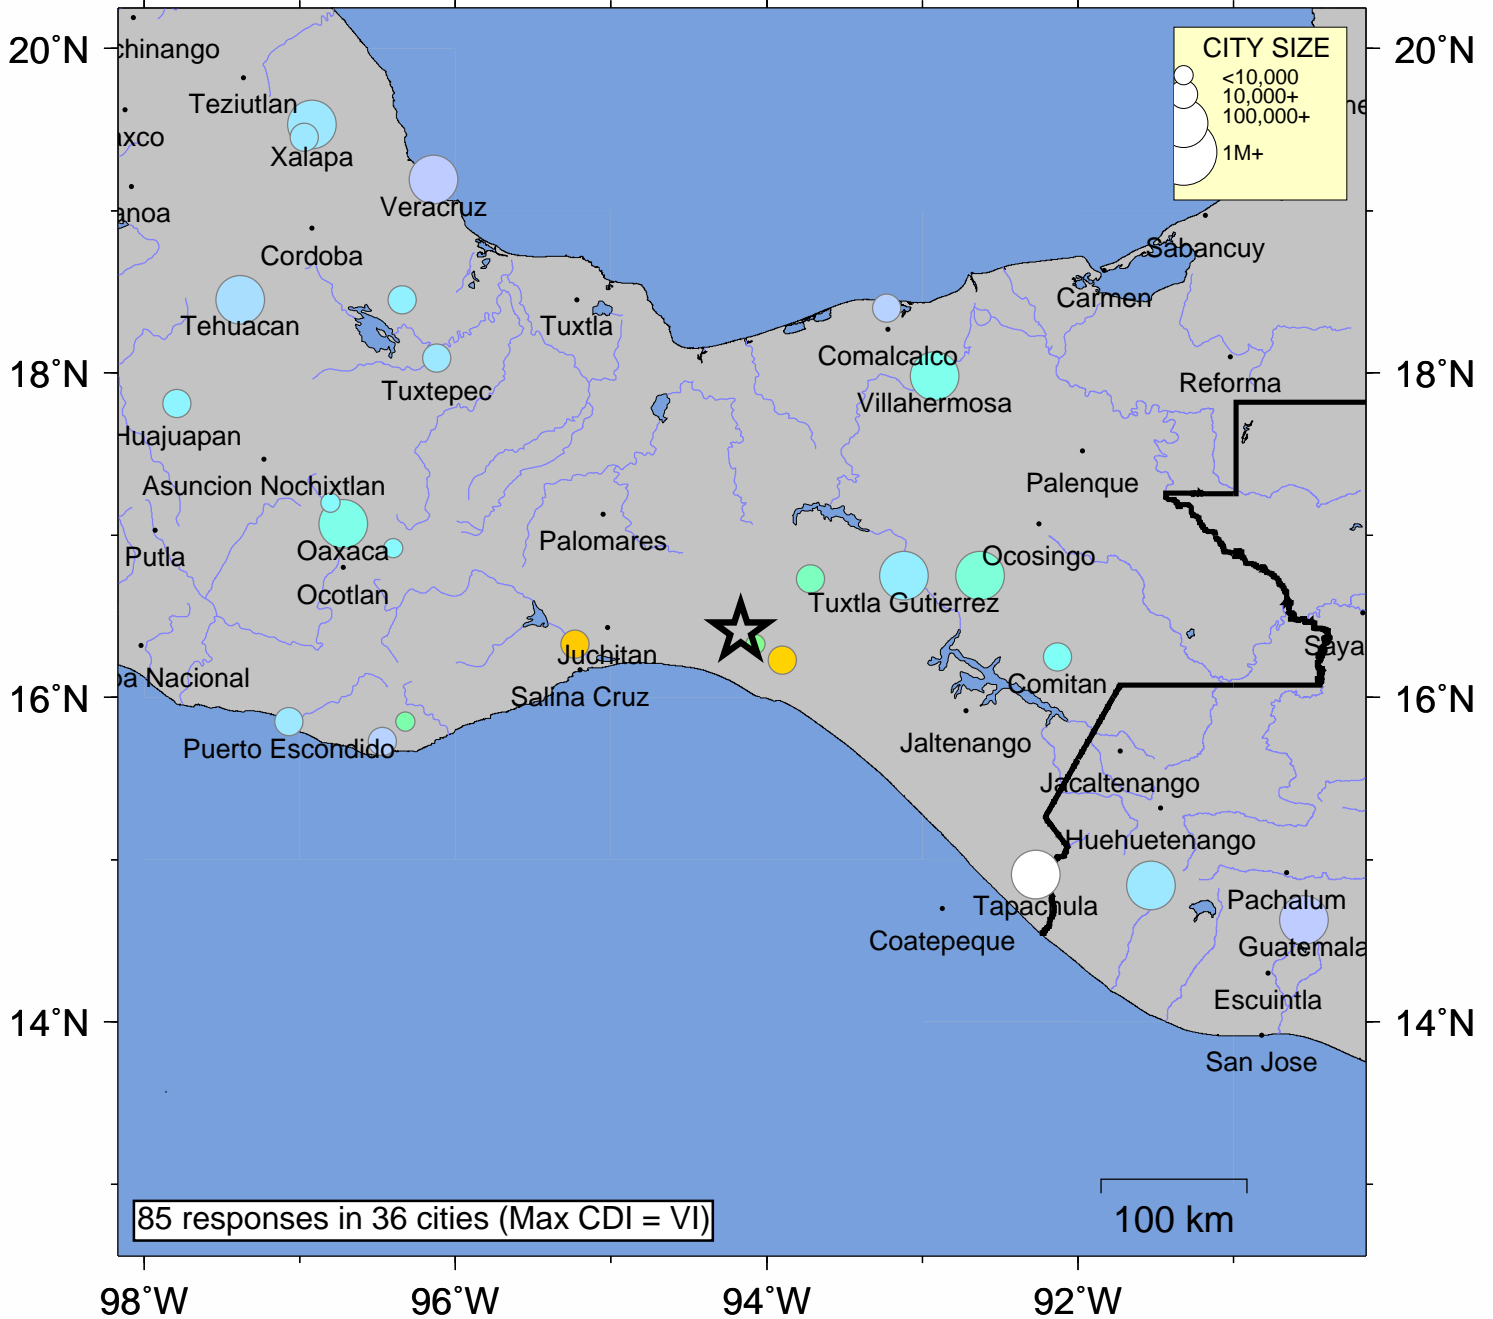

USGS Community Internet Intensity Map OAXACA, MEXICO

Feb 12 2008 06:50:20 CST 16.4085N 94.1646W M6.4 Depth: 99 km ID:us2008niat

INTENSITY	I	II-III	IV	V	VI	VII	VIII	IX	X+
SHAKING	Not felt	Weak	Light	Moderate	Strong	Very strong	Severe	Violent	Extreme
DAMAGE	none	none	none	Very light	Light	Moderate	Moderate/Heavy	Heavy	V. Heavy