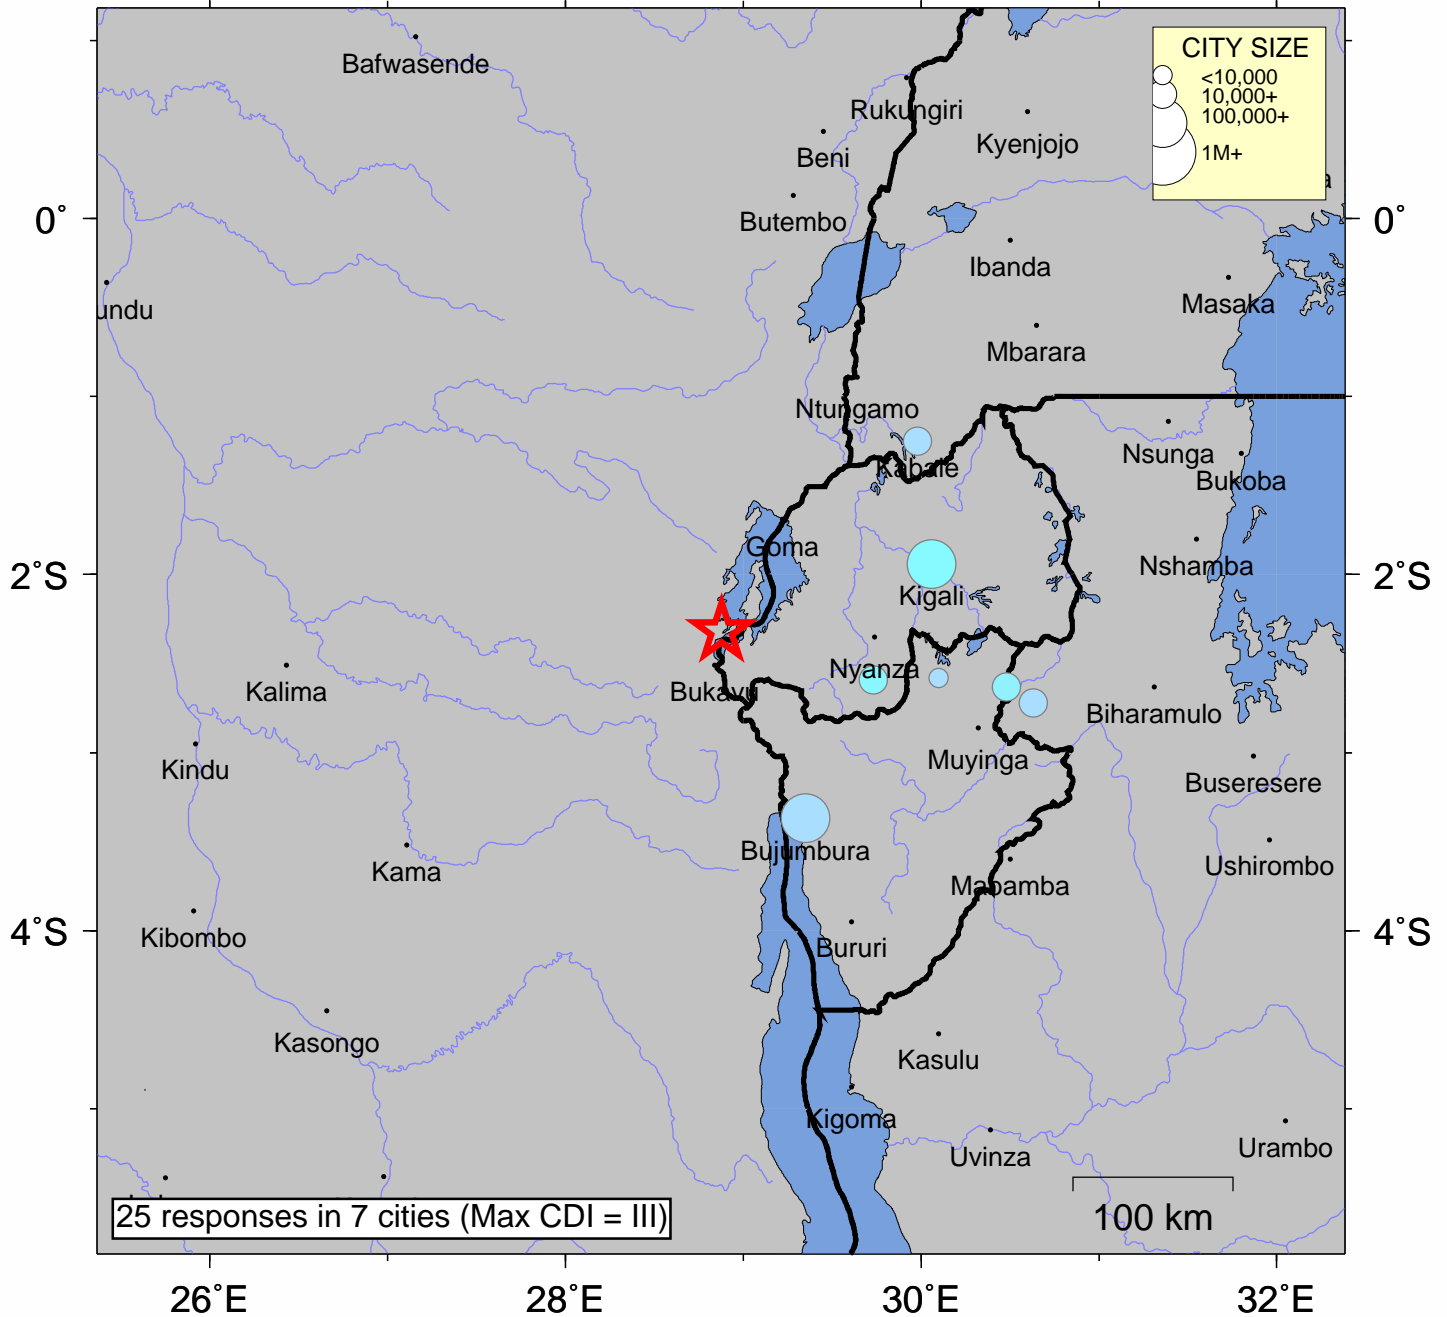

USGS Community Internet Intensity Map LAC KIVU REGION, DEM. REP. OF THE CONGO

Feb 3 2008 09:34:12 UTC+2 2.3177S 28.8791E M5.9 Depth: 10 km ID:us2008mzam

INTENSITY	I	II-III	IV	V	VI	VII	VIII	IX	X+
SHAKING	Not felt	Weak	Light	Moderate	Strong	Very strong	Severe	Violent	Extreme
DAMAGE	none	none	none	Very light	Light	Moderate	Moderate/Heavy	Heavy	V. Heavy