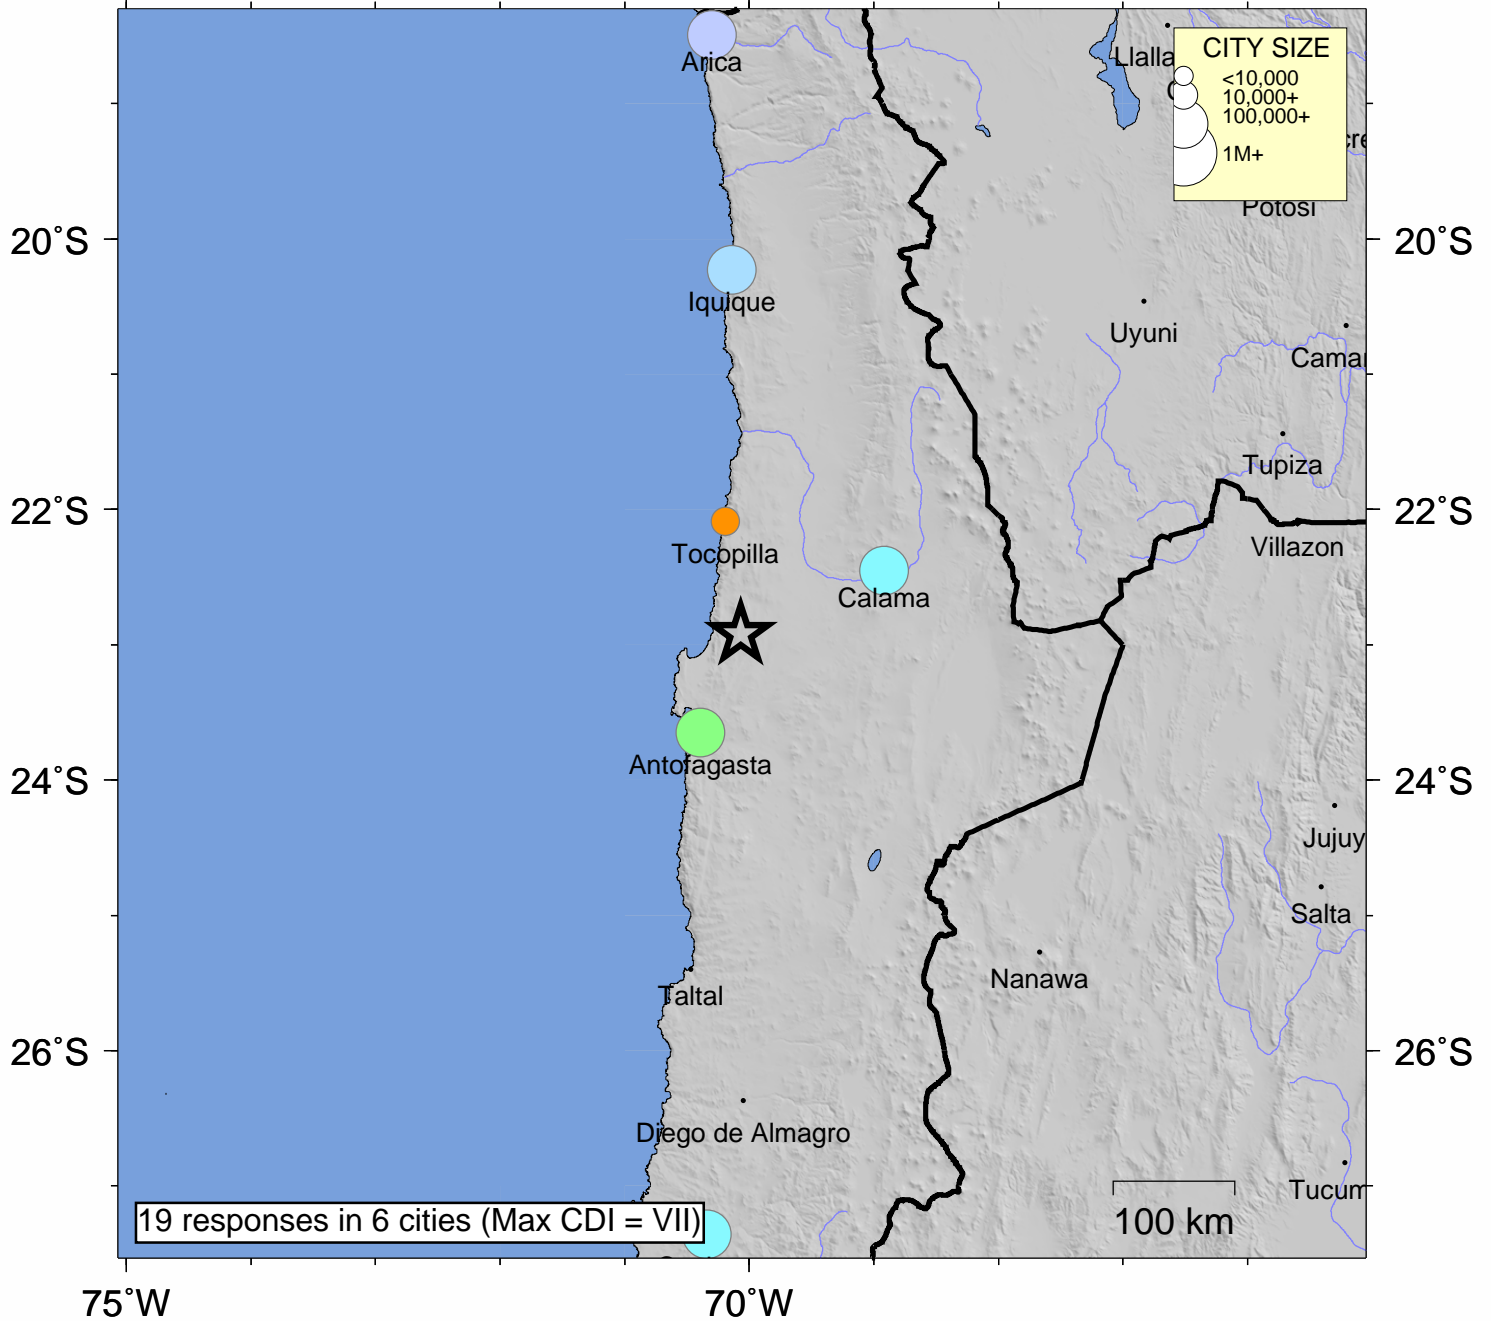

# USGS Community Internet Intensity Map ANTOFAGASTA, CHILE

Dec 16 2007 05:09:19 UTC-3 22.9213S 70.0661W M6.7 Depth: 58 km ID:us2007kzaf

INTENSITY	I	II-III	IV	V	VI	VII	VIII	IX	X+
SHAKING	Not felt	Weak	Light	Moderate	Strong	Very strong	Severe	Violent	Extreme
DAMAGE	none	none	none	Very light	Light	Moderate	Moderate/Heavy	Heavy	V. Heavy