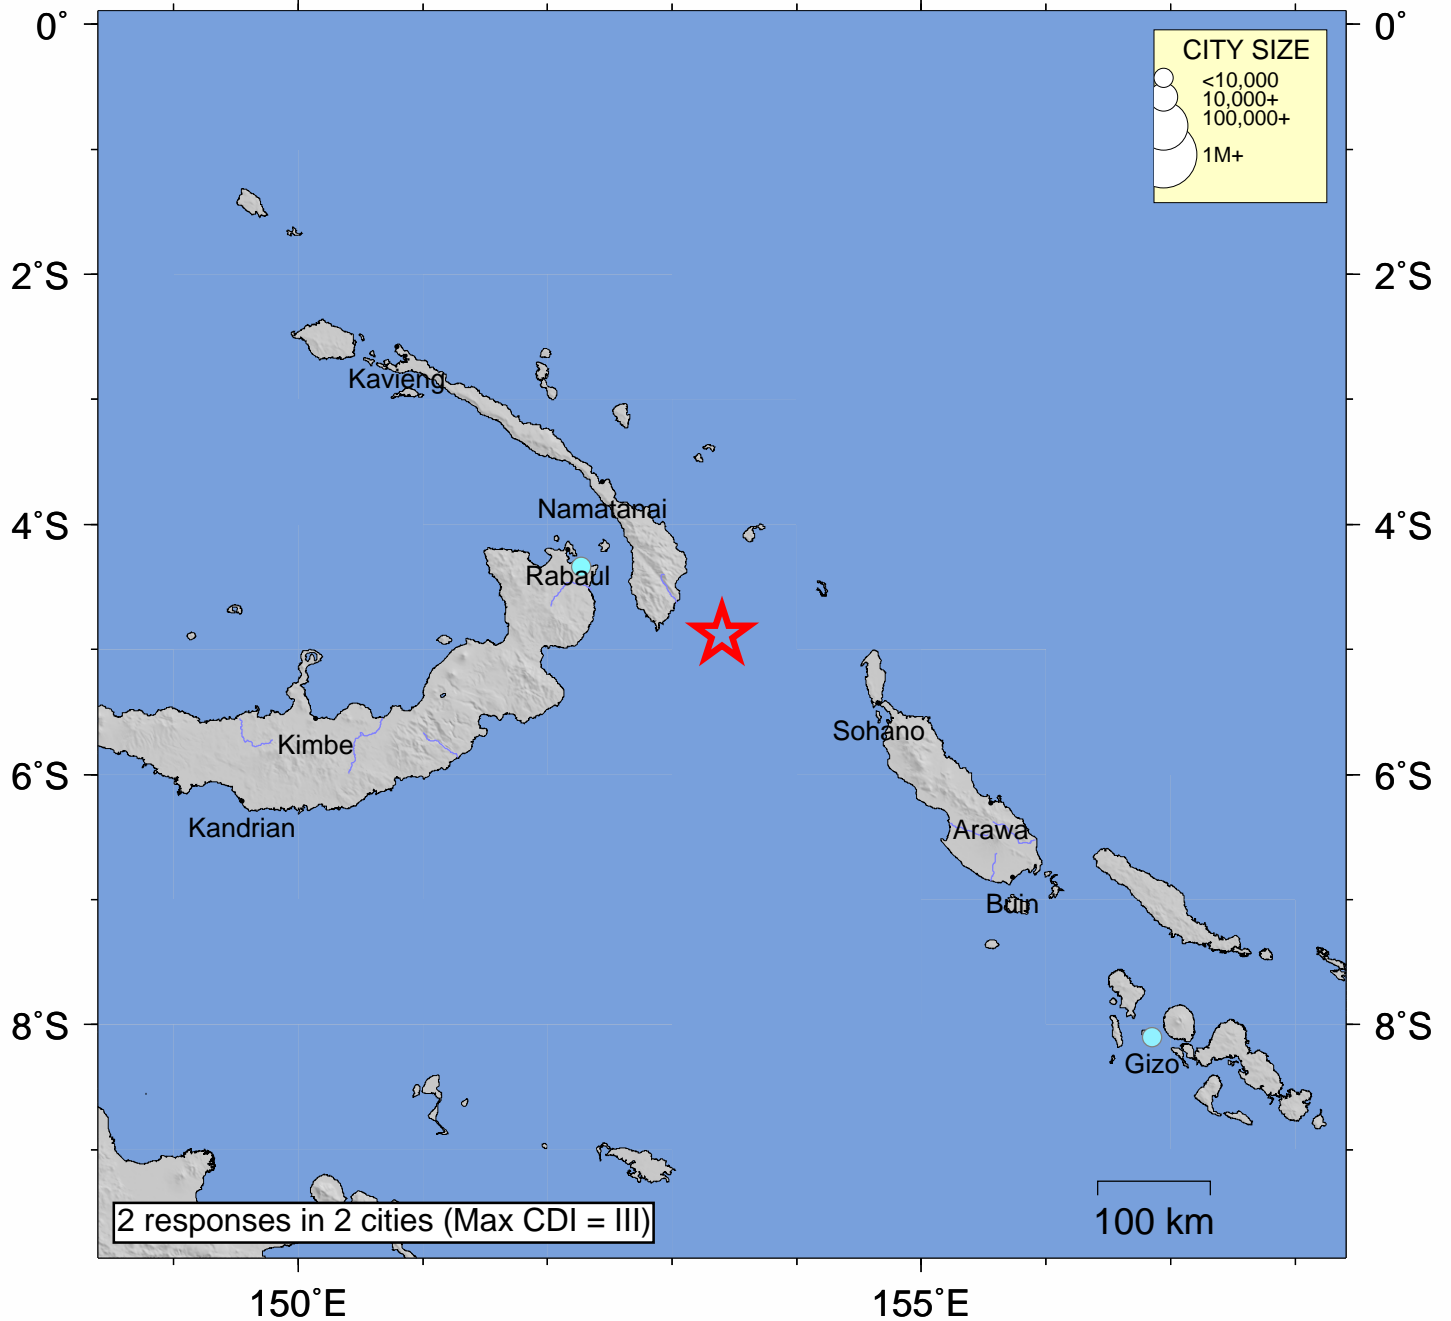

USGS Community Internet Intensity Map NEW IRELAND REGION, PAPUA NEW GUINEA

Sep 26 2007 22:36:23 UTC+10 4.8799S 153.4016E M6.7 Depth: 27 km ID:us2007htaw

INTENSITY	I	II-III	IV	V	VI	VII	VIII	IX	X+
SHAKING	Not felt	Weak	Light	Moderate	Strong	Very strong	Severe	Violent	Extreme
DAMAGE	none	none	none	Very light	Light	Moderate	Moderate/Heavy	Heavy	V. Heavy