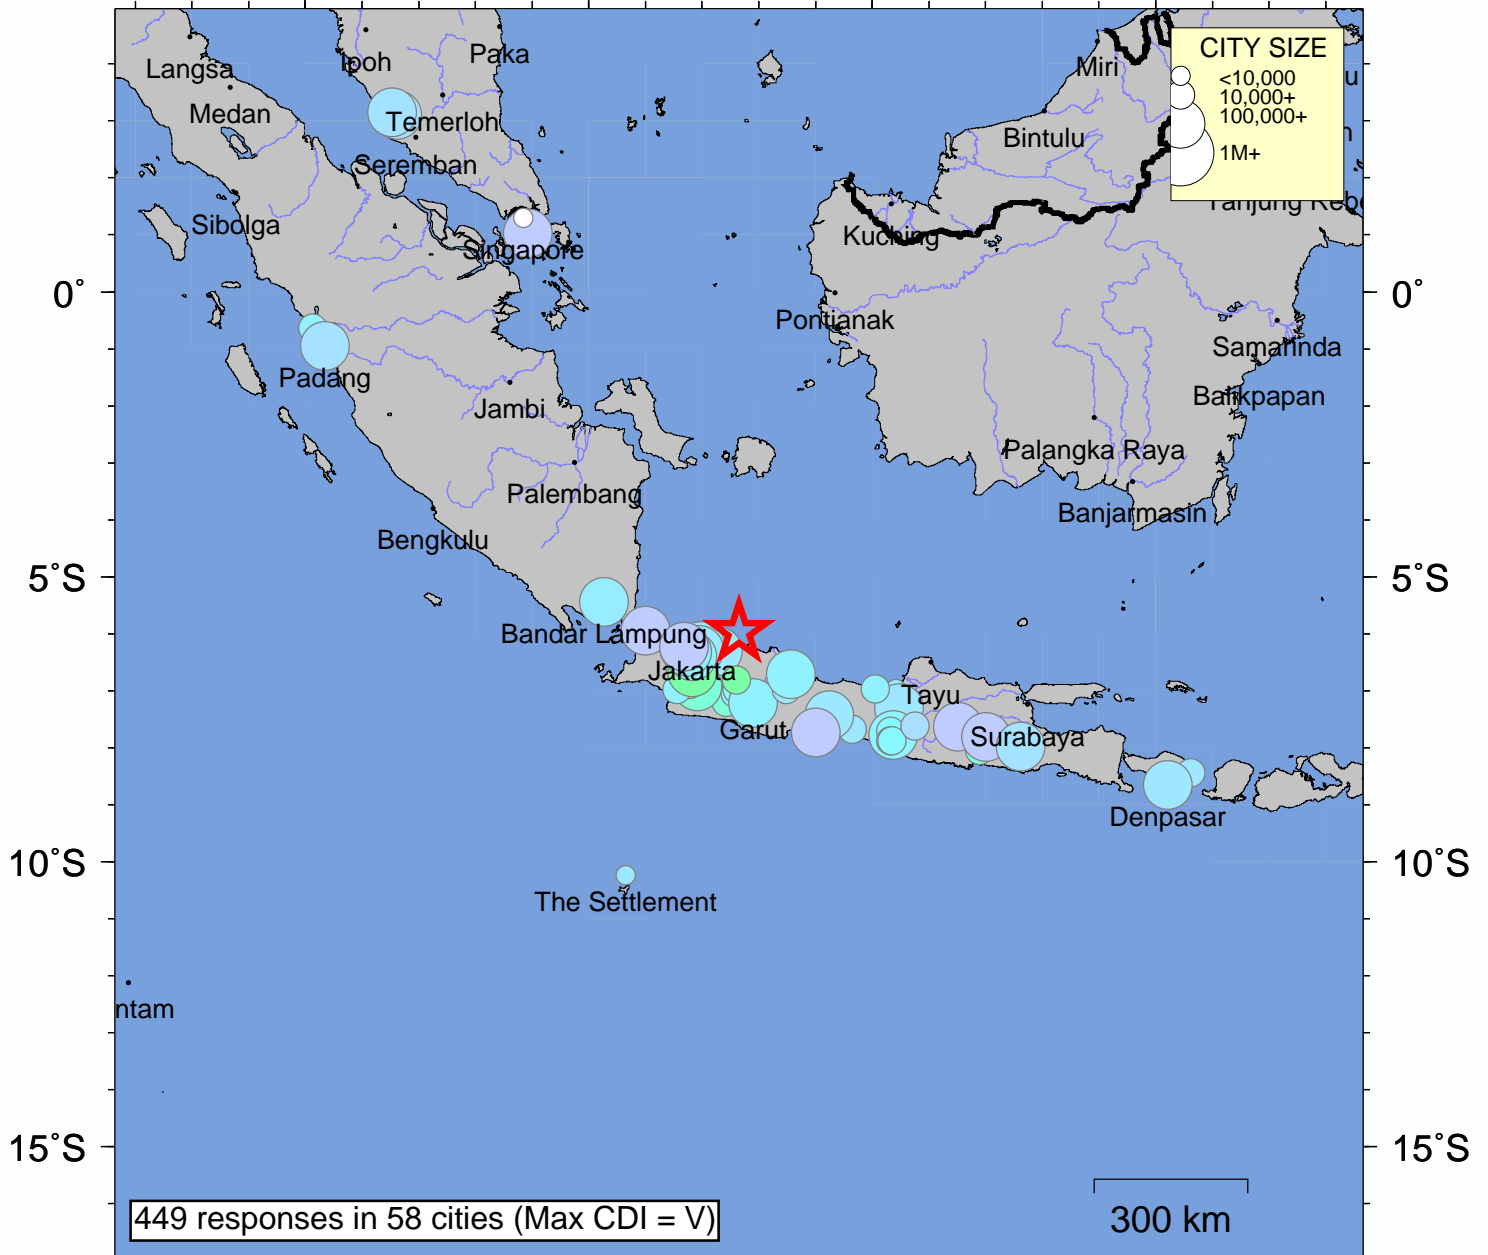

USGS Community Internet Intensity Map JAVA, INDONESIA

Aug 9 2007 00:04:58 UTC+7 5.9682S 107.6553E M7.5 Depth: 282 km ID:us2007fubd

	100°E	105°E	110°E	115°E					
INTENSITY	I	II-III	IV	V	VI	VII	VIII	IX	X+
SHAKING	Not felt	Weak	Light	Moderate	Strong	Very strong	Severe	Violent	Extreme
DAMAGE	none	none	none	Very light	Light	Moderate	Moderate/Heavy	Heavy	V. Heavy