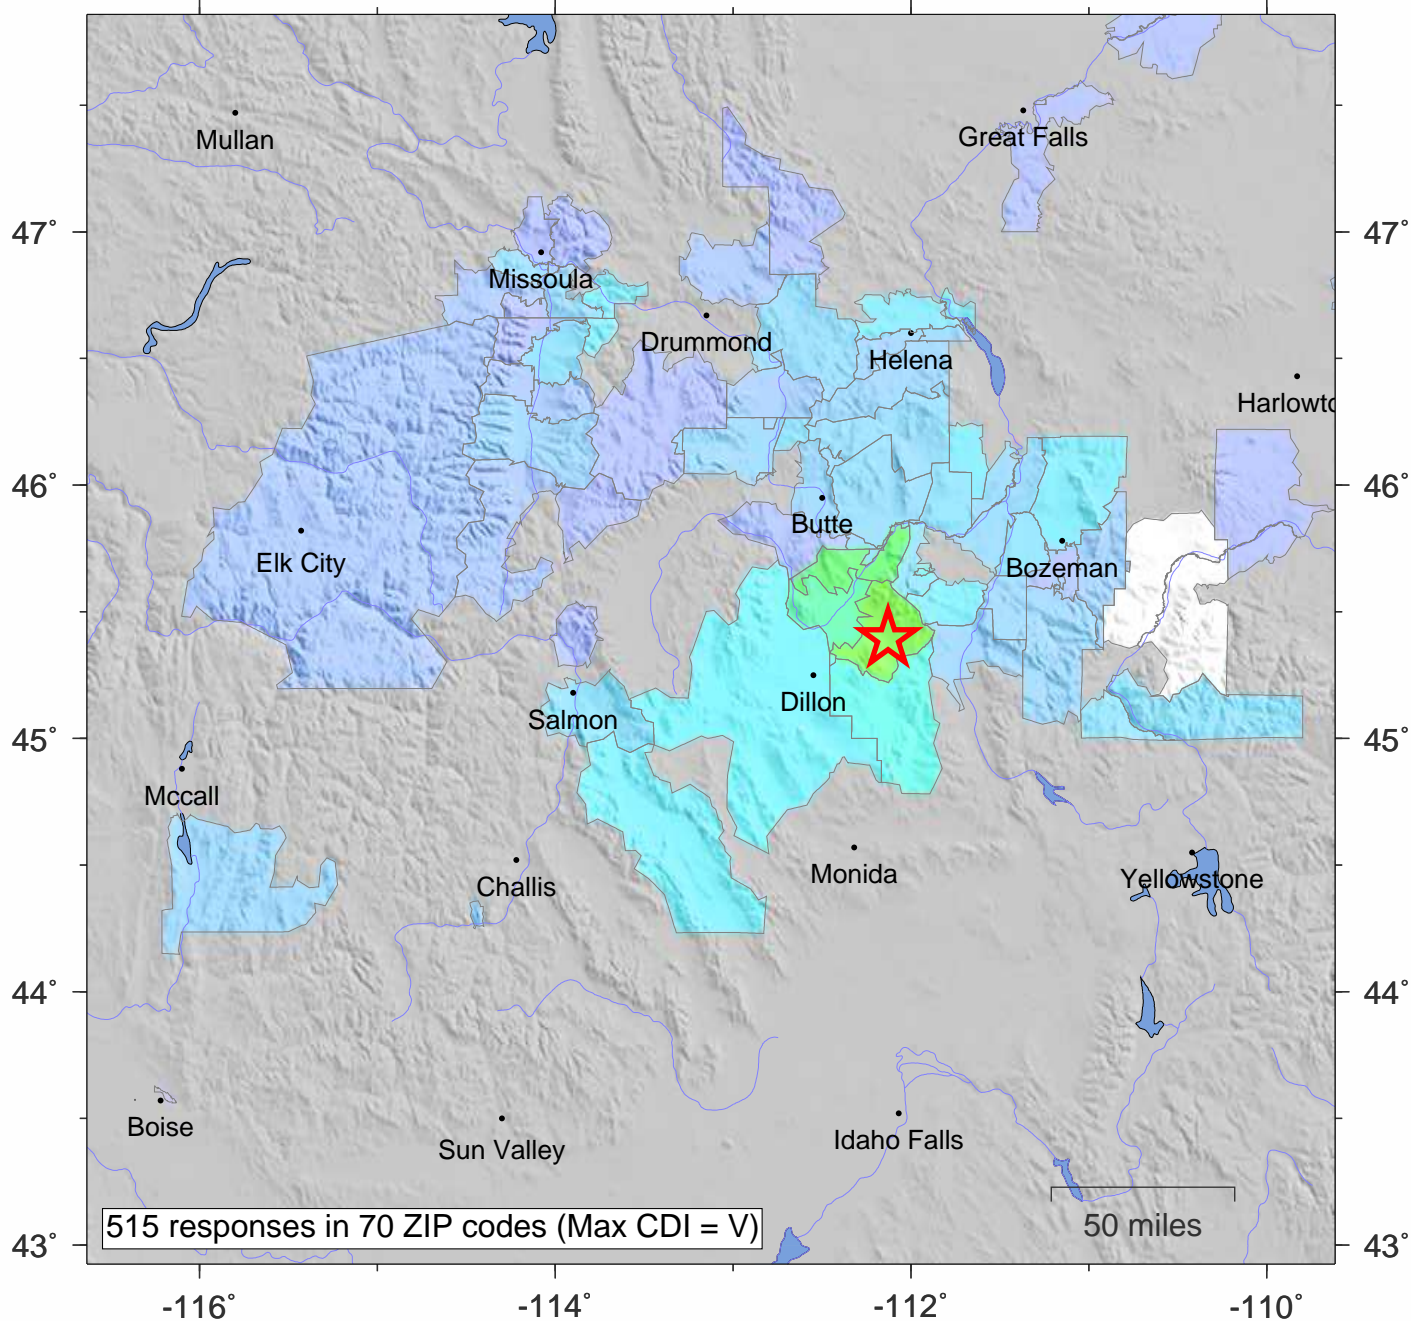

USGS Community Internet Intensity Map WESTERN MONTANA

May 08 2007 09:46:49 MDT 45.394N 112.13W M4.7 Depth: 30 km ID:us2007ccay

INTENSITY	I	II-III	IV	V	VI	VII	VIII	IX	X+
SHAKING	Not felt	Weak	Light	Moderate	Strong	Very strong	Severe	Violent	Extreme
DAMAGE	none	none	none	Very light	Light	Moderate	Moderate/Heavy	Heavy	V. Heavy