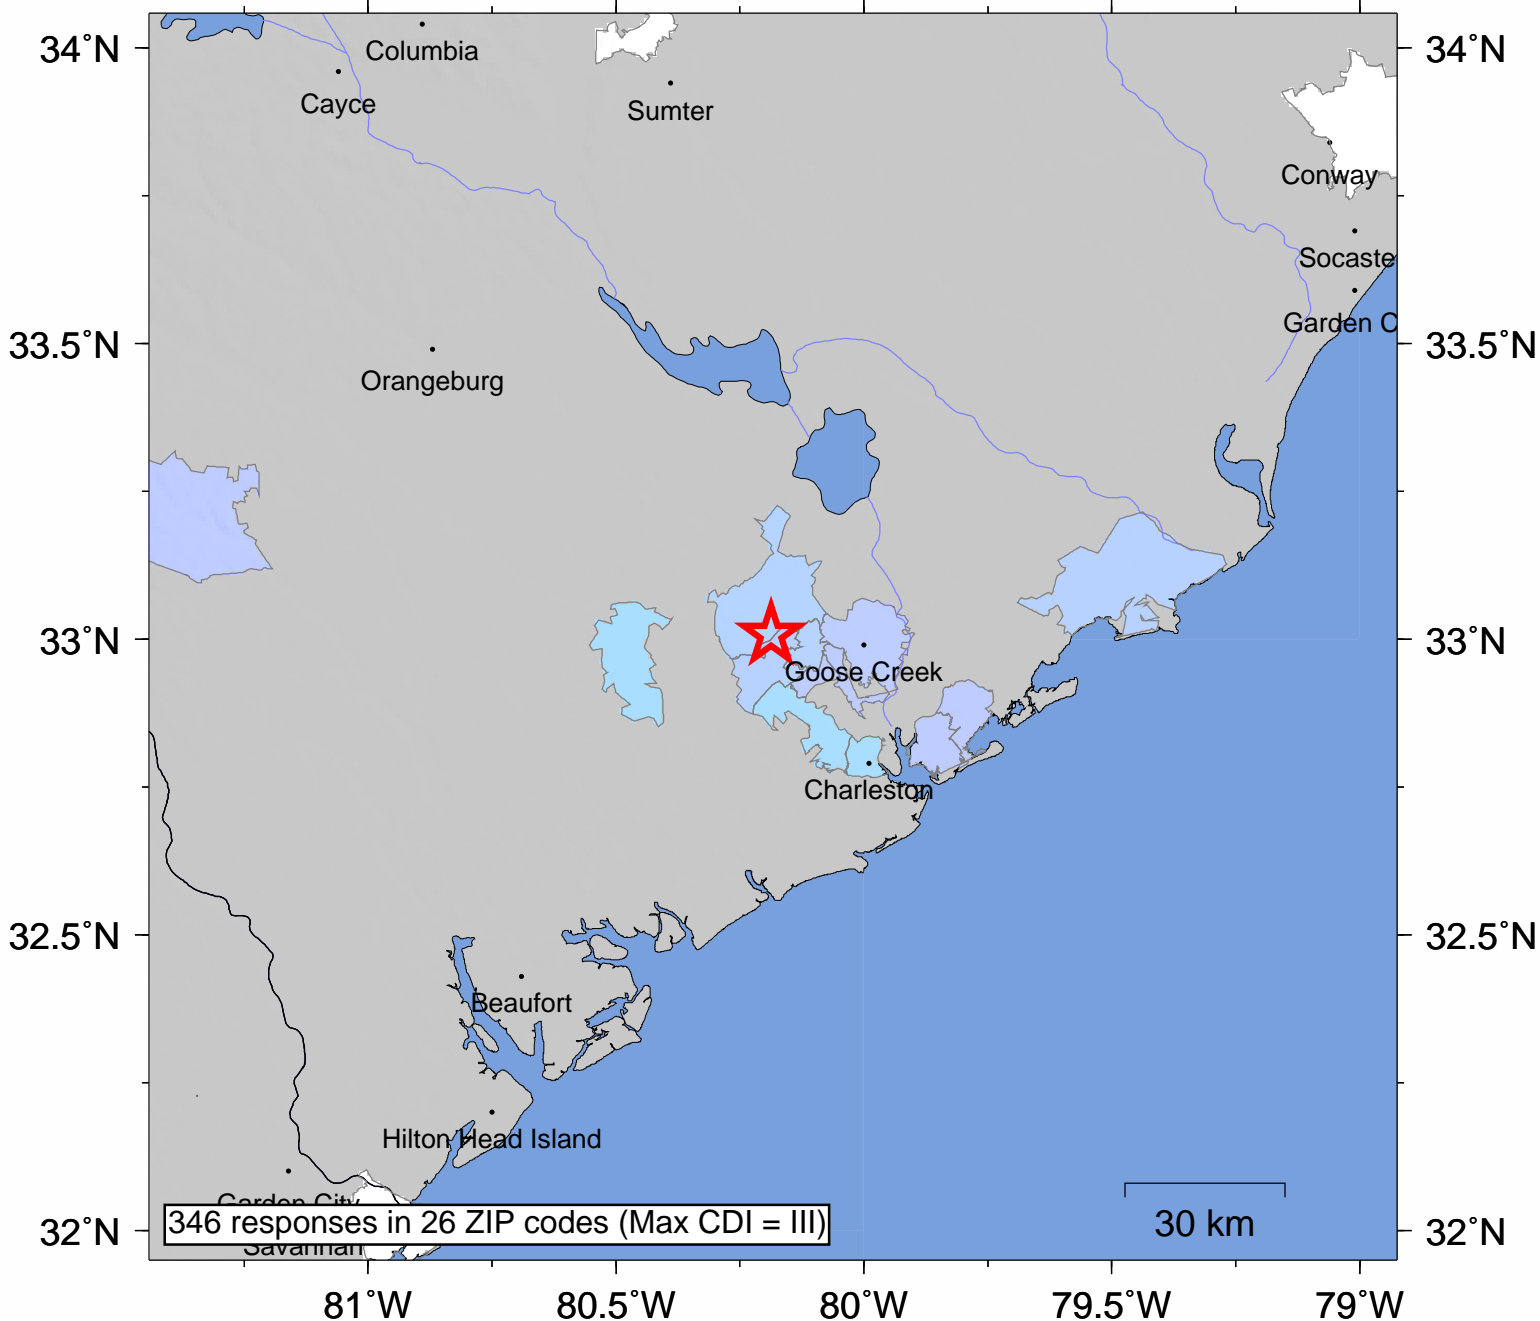

# USGS Community Internet Intensity Map SOUTH CAROLINA

Aug 29 2009 06:37:13 local 33.0069N 80.1878W M3.2 Depth: 9 km ID:sehnw0829a

346 responses in 26 ZIP codes (Max CDI = III)

INTENSITY	I	II-III	IV	V	VI	VII	VIII	IX	X+
SHAKING	Not felt	Weak	Light	Moderate	Strong	Very strong	Severe	Violent	Extreme
DAMAGE	none	none	none	Very light	Light	Moderate	Moderate/Heavy	Heavy	V. Heavy