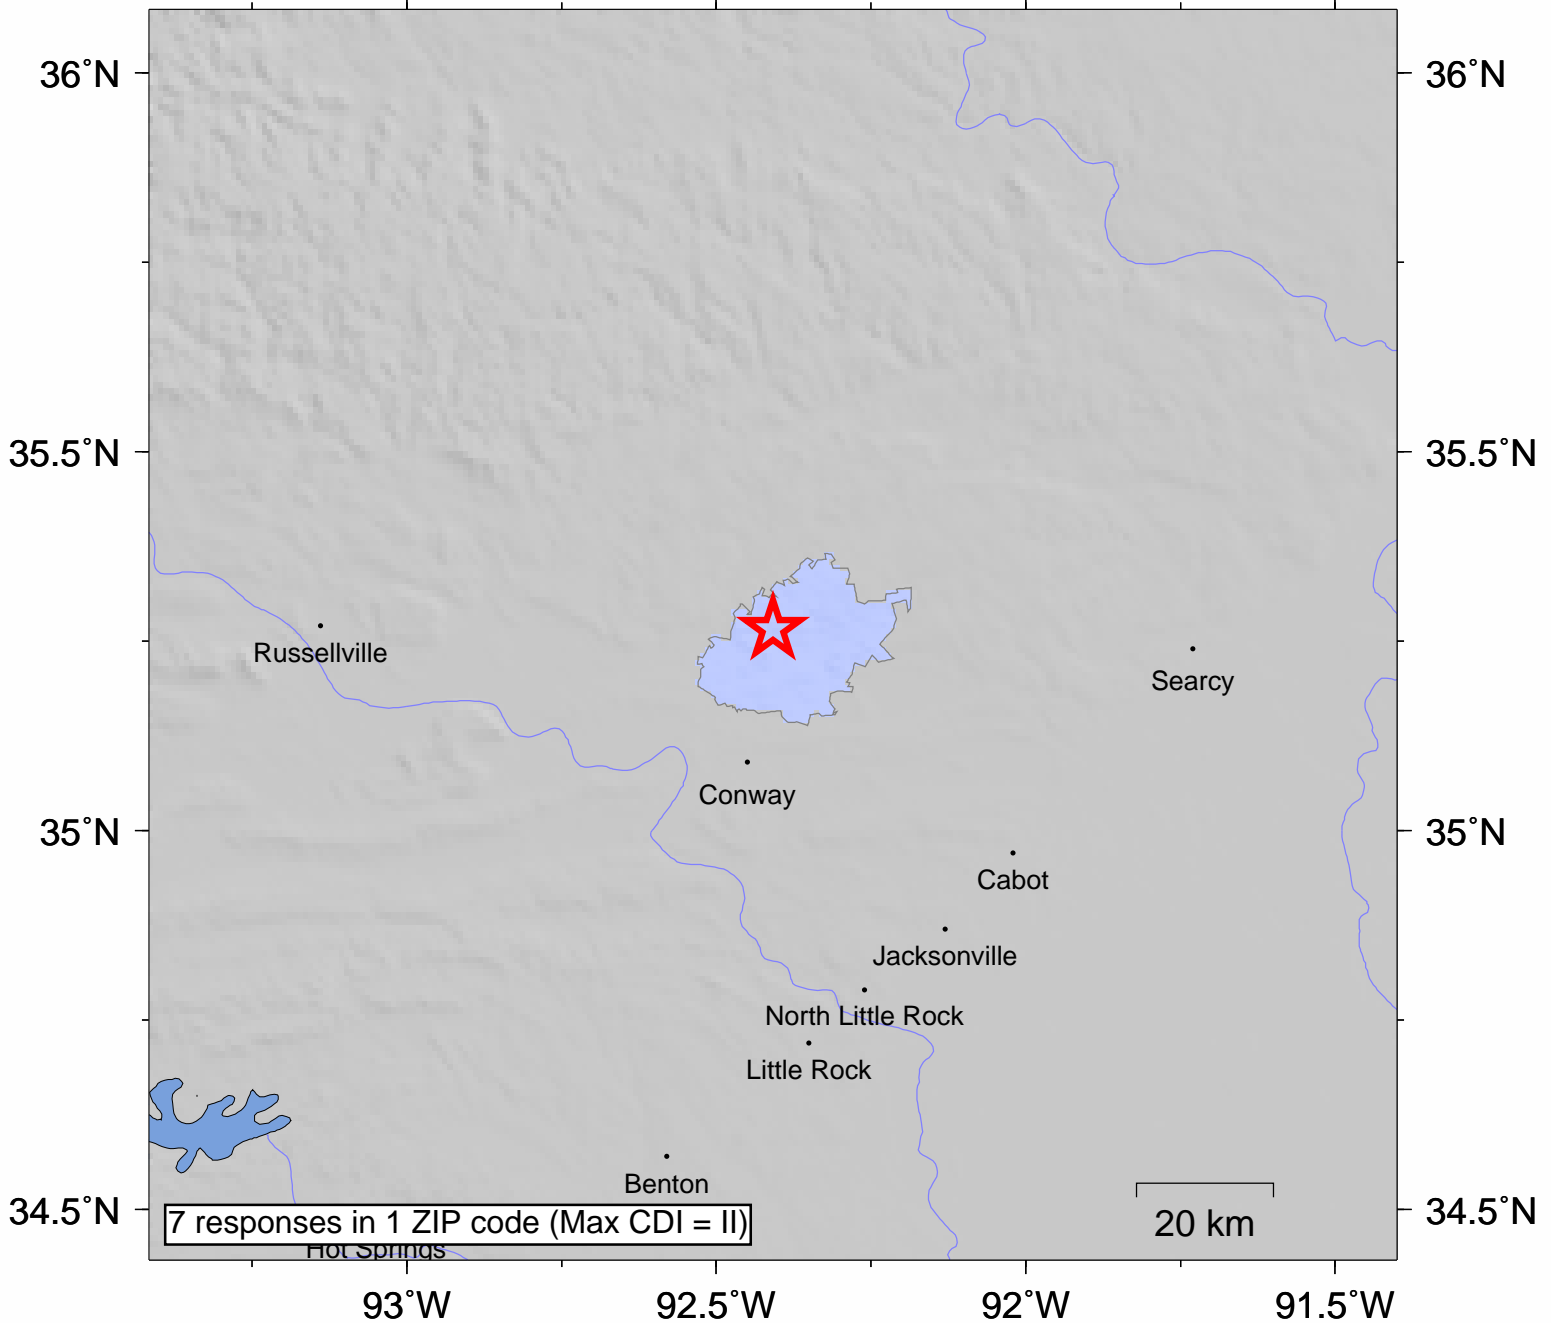

USGS Community Internet Intensity Map ARKANSAS

Oct 24 2009 04:10:10 local 35.2659N 92.4088W M2.6 Depth: 0 km ID:nmhnw1024b

INTENSITY	I	II-III	IV	V	VI	VII	VIII	IX	X+
SHAKING	Not felt	Weak	Light	Moderate	Strong	Very strong	Severe	Violent	Extreme
DAMAGE	none	none	none	Very light	Light	Moderate	Moderate/Heavy	Heavy	V. Heavy