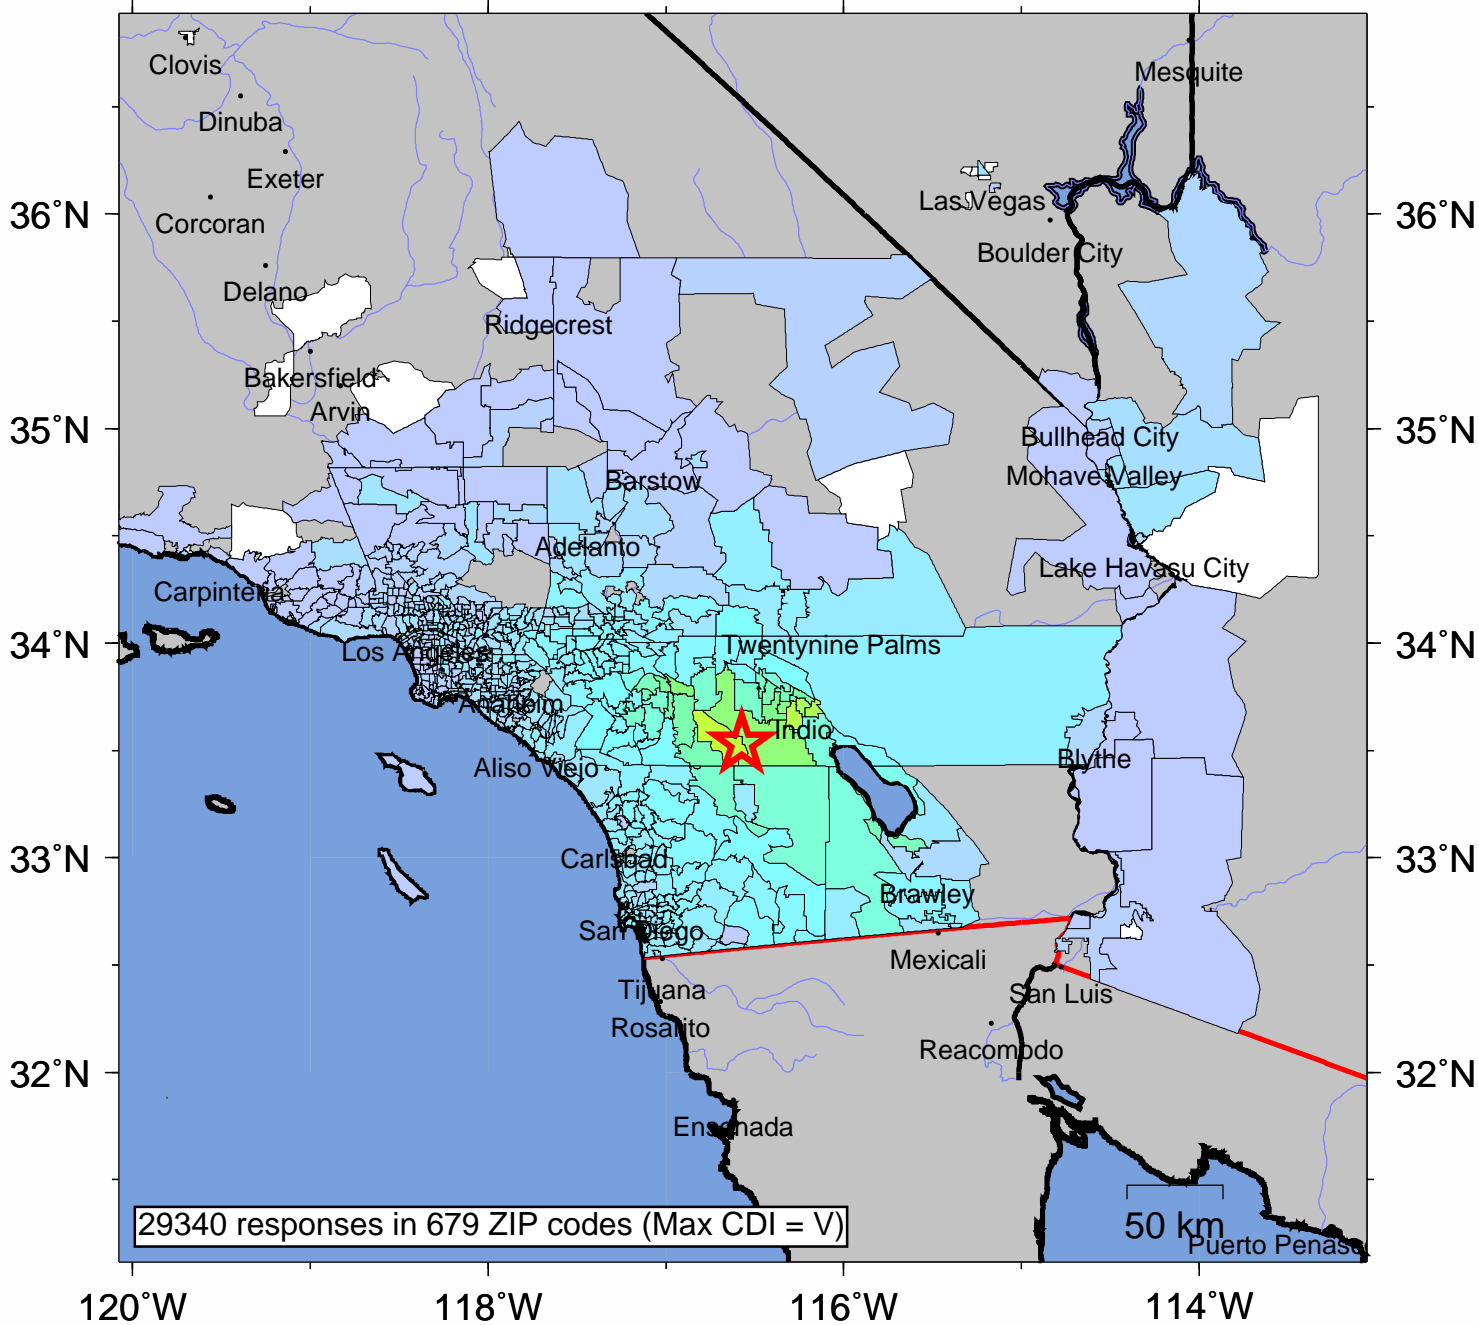

USGS Community Internet Intensity Map SOUTHERN CALIFORNIA

Jun 12 2005 08:41:46 PDT 33.5318N 116.5733W M5.2 Depth: 14 km ID:ci14151344

INTENSITY	I	II-III	IV	V	VI	VII	VIII	IX	X+
SHAKING	Not felt	Weak	Light	Moderate	Strong	Very strong	Severe	Violent	Extreme
DAMAGE	none	none	none	Very light	Light	Moderate	Moderate/Heavy	Heavy	V. Heavy