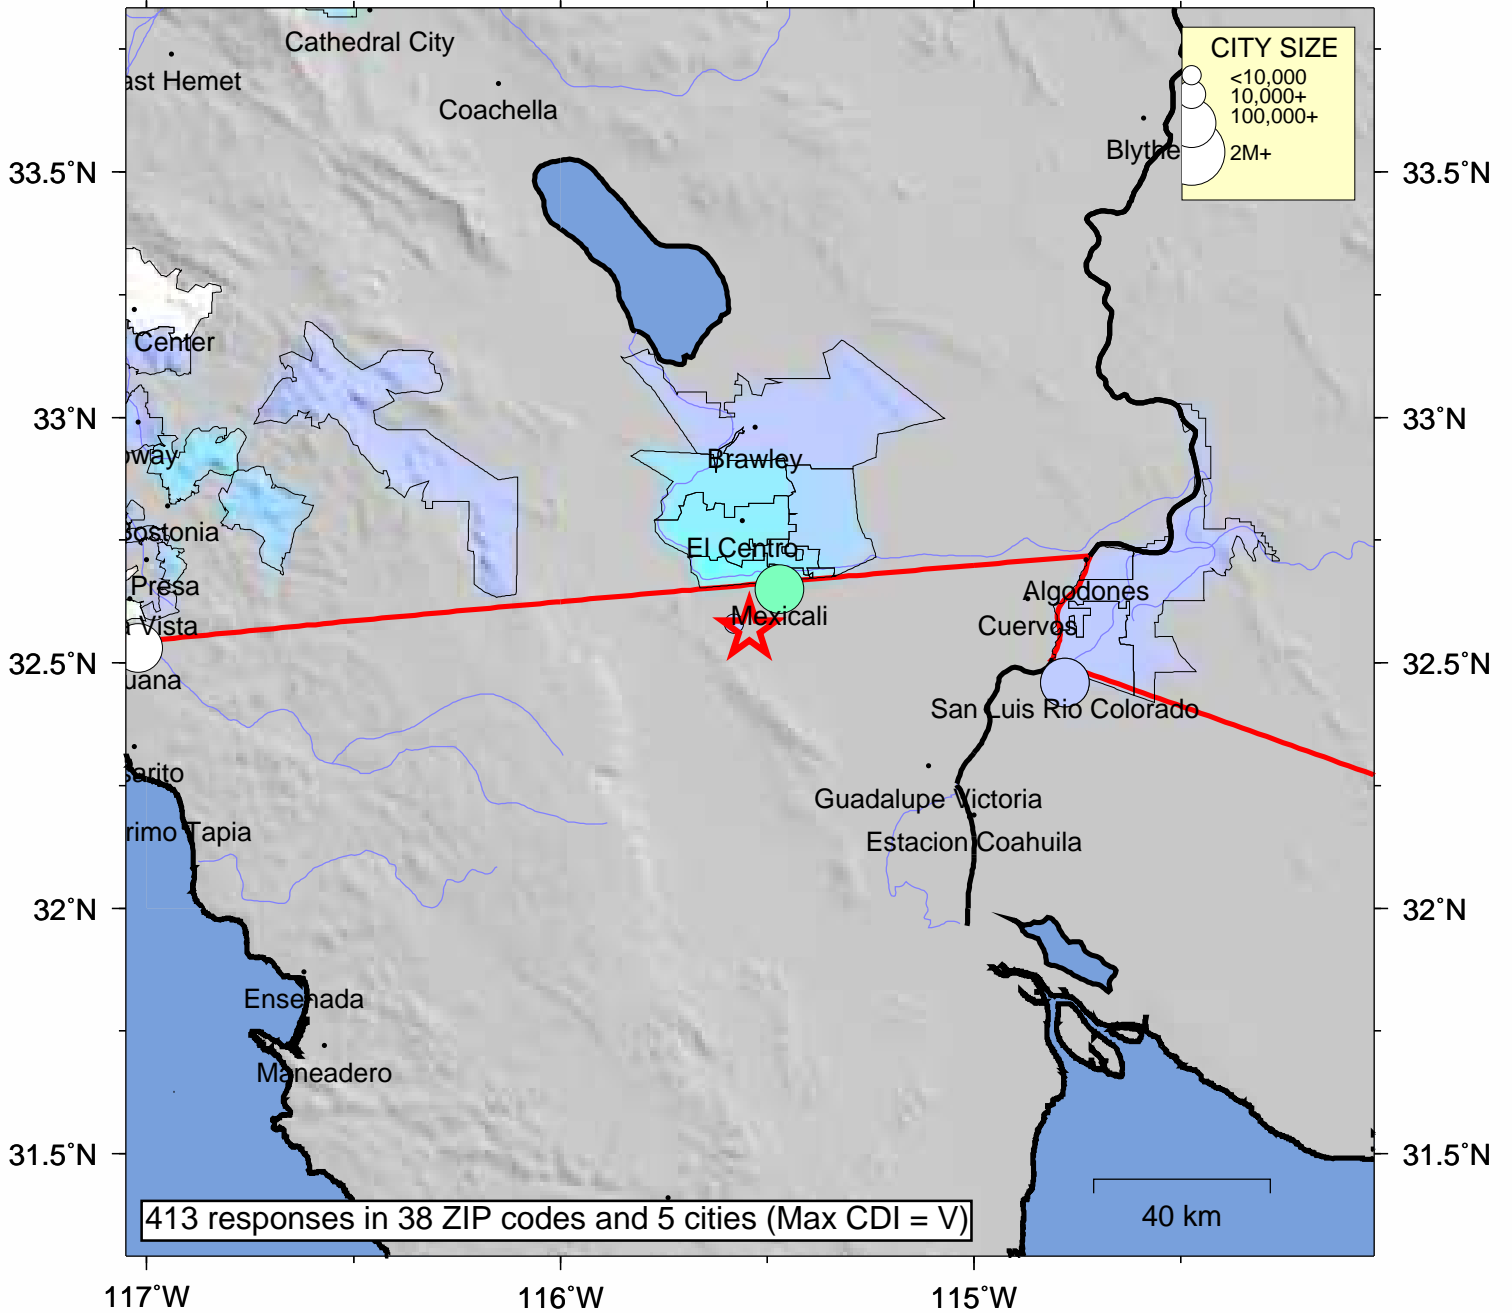

USGS Community Internet Intensity Map BAJA CALIFORNIA, MEXICO

Dec 27 2008 21:17:07 UTC-8 32.5681N 115.5428W M4.5 Depth: 10 km ID:ci10368325

INTENSITY	I	II-III	IV	V	VI	VII	VIII	IX	X+
SHAKING	Not felt	Weak	Light	Moderate	Strong	Very strong	Severe	Violent	Extreme
DAMAGE	none	none	none	Very light	Light	Moderate	Moderate/Heavy	Heavy	V. Heavy