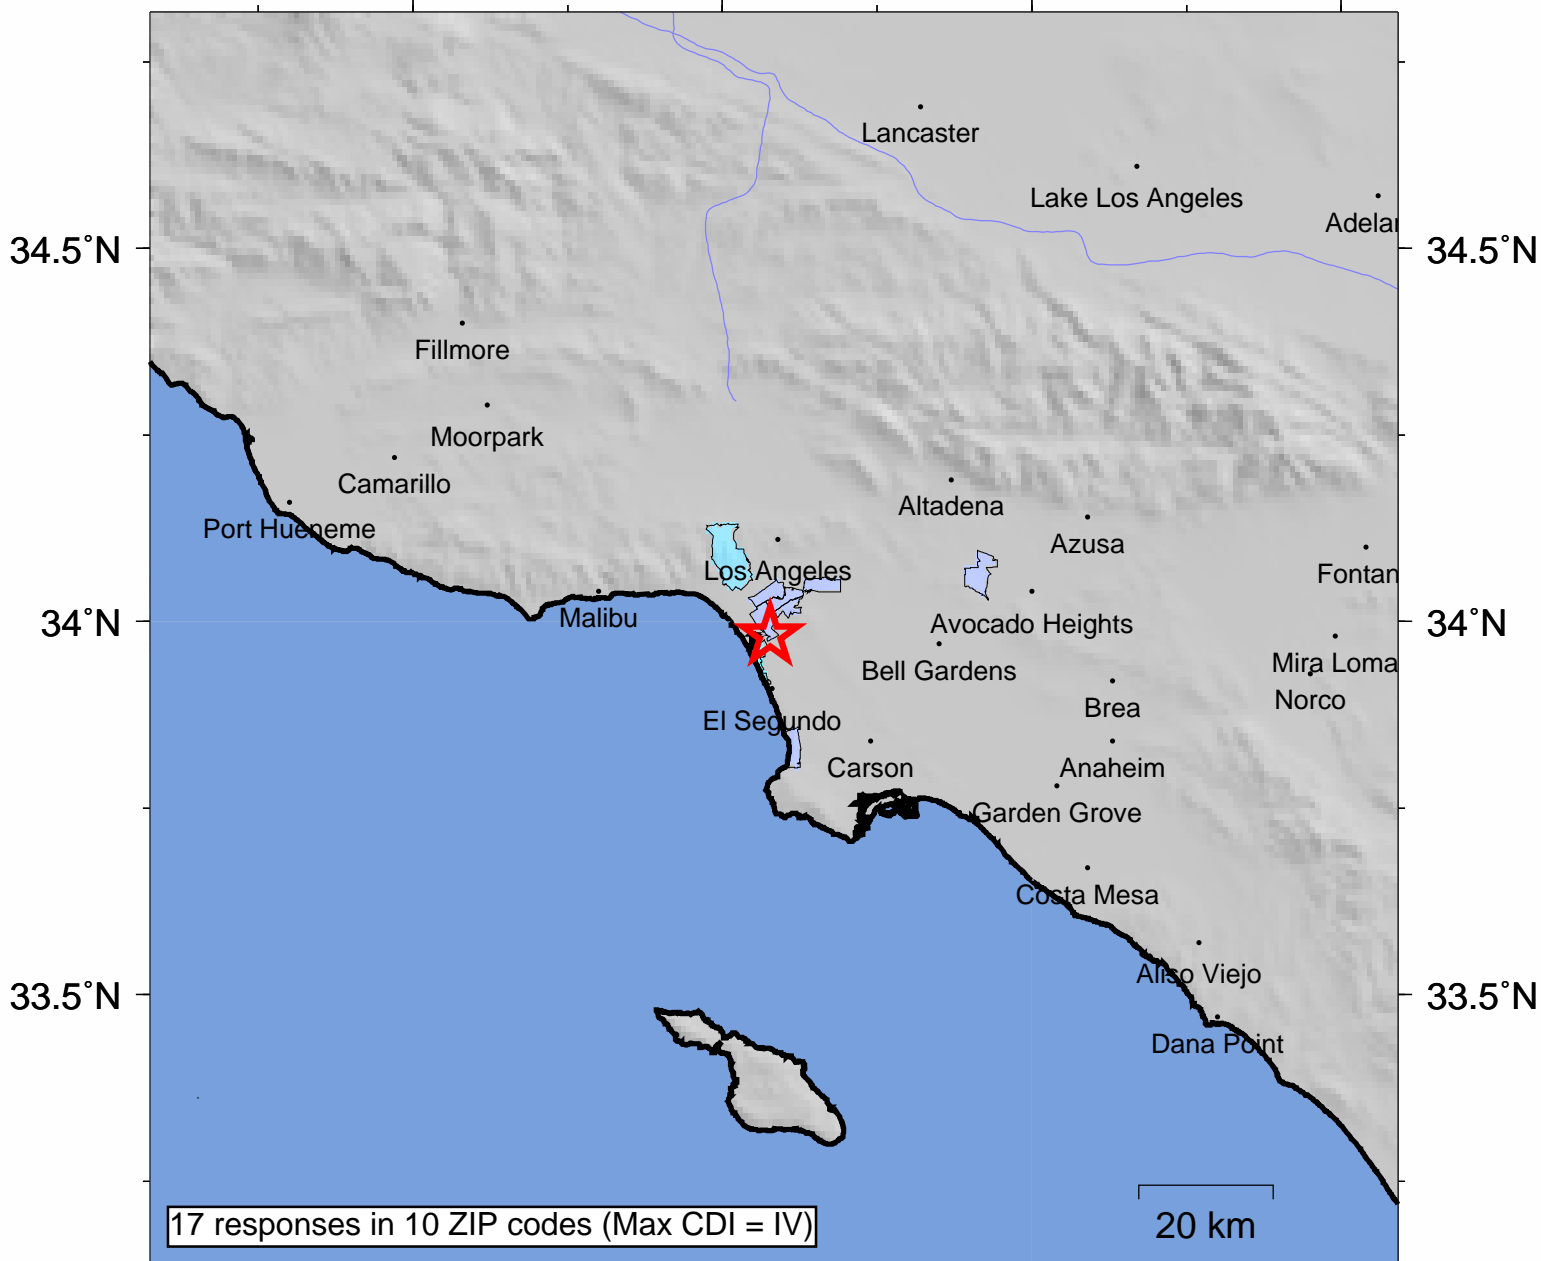

USGS Community Internet Intensity Map GREATER LOS ANGELES AREA, CALIFORNIA

Jun 7 2009 02:02:58 local 33.9811N 118.4233W M2.3 Depth: 15 km ID:ci10121842

	119°W	118.5°W	118°W	117.5°W					
INTENSITY	I	II-III	IV	V	VI	VII	VIII	IX	X+
SHAKING	Not felt	Weak	Light	Moderate	Strong	Very strong	Severe	Violent	Extreme
DAMAGE	none	none	none	Very light	Light	Moderate	Moderate/Heavy	Heavy	V. Heavy